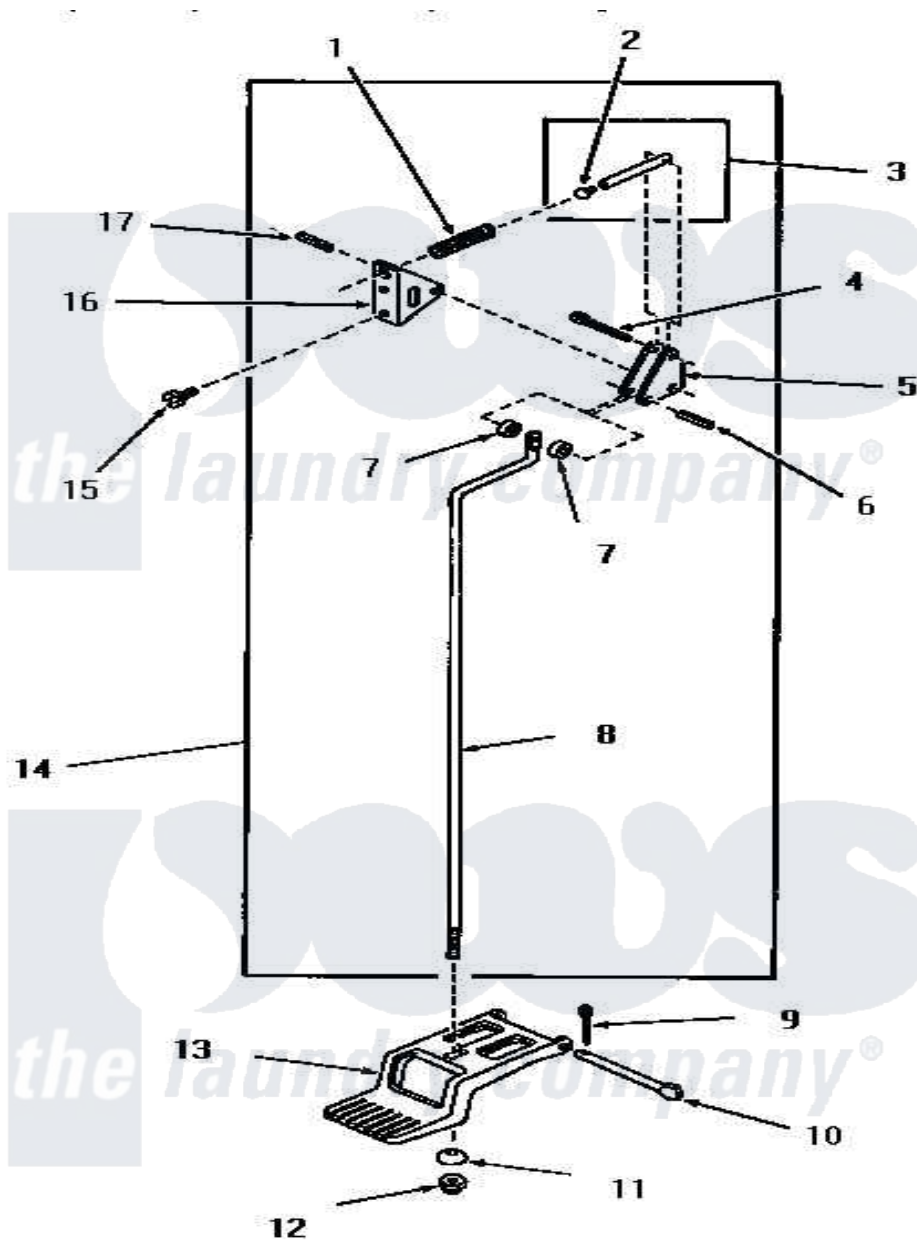

Amana FG9061 05 - DOOR RELEASE

Amana Residential Amana FG9061 Washer Parts Parts Diagram 05 - DOOR RELEASE
 Click on the part number to view part

| Item | Original Part Number | Replaced By | Status | Part Description |
|------|-----------------------|-------------|---------------|---------------------------|
| 1 | 51065 | | Not Available | DOOR RELEASE SPRING |
| 2 | 51786 | | Not Available | PLUG |
| 3 | 51841 | | Not Available | DOOR RELEASE PIN ASSEMBLY |
| 4 | 02578 | | | Pin, Cotter |
| 5 | 51041 | | Not Available | DOOR RELEASE LEVER |
| 6 | 51161 | | Not Available | PIN,ROLL 1/8 X 3/4 |
| 7 | 51121 | | | Door Release Spacer |
| 8 | 51837 | | Not Available | DOOR RELEASE ROD |
| 9 | 02578 | | | Pin, Cotter |
| 10 | 51045 | | Not Available | PEDAL HINGE PIN |
| 11 | 51046 | | Not Available | NYLON WASHER |
| 12 | 51271 | | Not Available | NUT |
| 13 | 51802 | | | Pedal, Foot |
| 14 | 51844 | | Not Available | DOOR RELEASE ASSEMBLY |
| 15 | 51246 | | Not Available | SCREW |
| 16 | 51052 | | Not Available | DOOR RELEASE BRACKET |