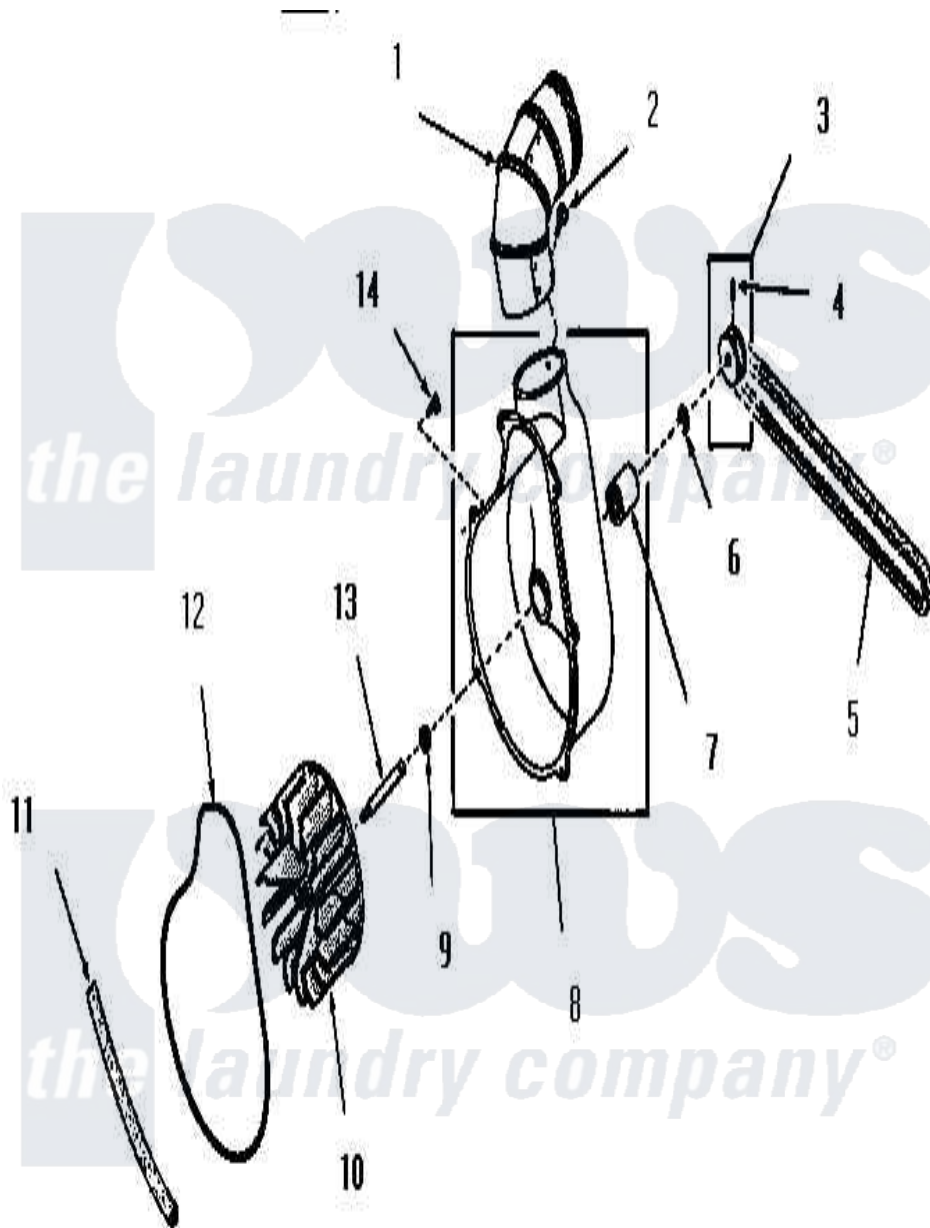

Amana FG9061 06 - EXHAUST FAN

Amana Residential Amana FG9061 Washer Parts Parts Diagram 06 - EXHAUST FAN
 Click on the part number to view part

Item	Original Part Number	Replaced By	Status	Part Description
1	Y0052707	31986601B		Switch, Rocker
2	23222	3177991		Screw
3	53521		Not Available	ASSY,PULLEY
4	02771			Screw, 1/4-20 x 3/8 Hex S
5	51994			Belt
6	52549			Washer, 501 ID X3/4 Odx
7	51991		Not Available	BEARING
8	51946		Not Available	HOUSING,BLOWER
9	52549			Washer, 501 ID X3/4 Odx
10	90585		Not Available	IMPELLER
11	51790			Seal
12	51791			Gasket, Housing
13	53519		Not Available	EXHAUST FAN SHAFT
14	51784		Not Available	SCREW,10B-16 X 1/2 HEX