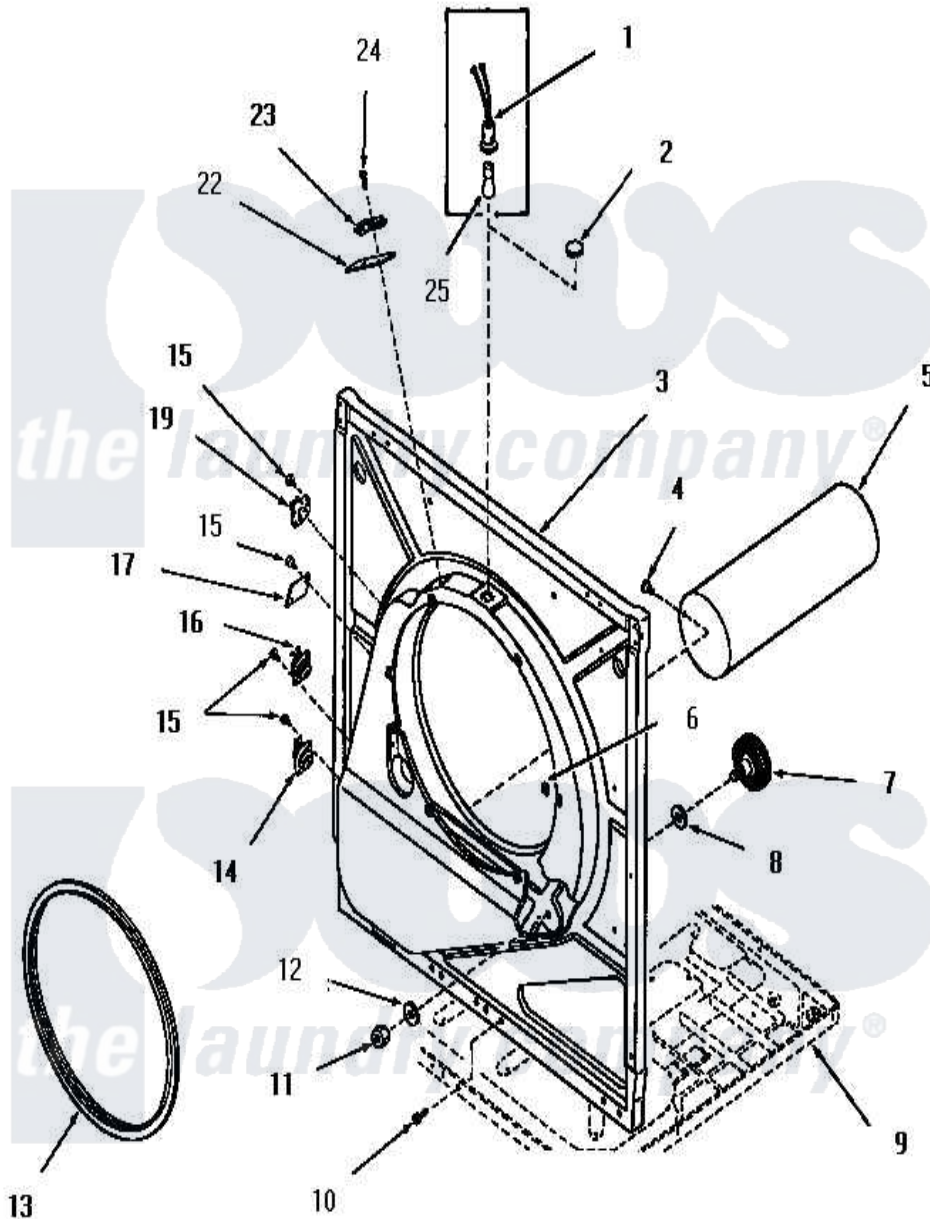

Amana FG9061 07 - FRONT FRAME AND AIR SHROUD

Amana Residential Amana FG9061 Washer Parts Parts Diagram 07 - FRONT FRAME AND AIR SHROUD
 Click on the part number to view part

Item	Original Part Number	Replaced By	Status	Part Description
1	Y0054609	M0270519		Washer
2	54610		Not Available	PLUG BUTTON
3	51850		Not Available	FRONT FRAME AND AIR SHROUD
4	52150	489464		Screw
5	51821		Not Available	EXHAUST DUCT
6	52865		Not Available	SPEED NUT
7	53555	56285		Roller Cylinder
8	52123			Washer
9	Y00000000		Not Available	SEE NOTE FRAME BASE
10	25723	27001200		Screw
11	52124		Not Available	NUT
12	52122			Washer
13	51798		Not Available	GASKET
14	54736			Thermostat
15	23222	3177991		Screw
16	54737			Thermostat

17	52550	Not Available	COVER PLATE
19	53708		Thermostat
22	52112		Insulation
23	Y51143	Not Available	SWITCH
24	51783		Screw, 6b-20 X 7/8 HeX
25	Y54608	31001575	Bulb, Cylinder Light