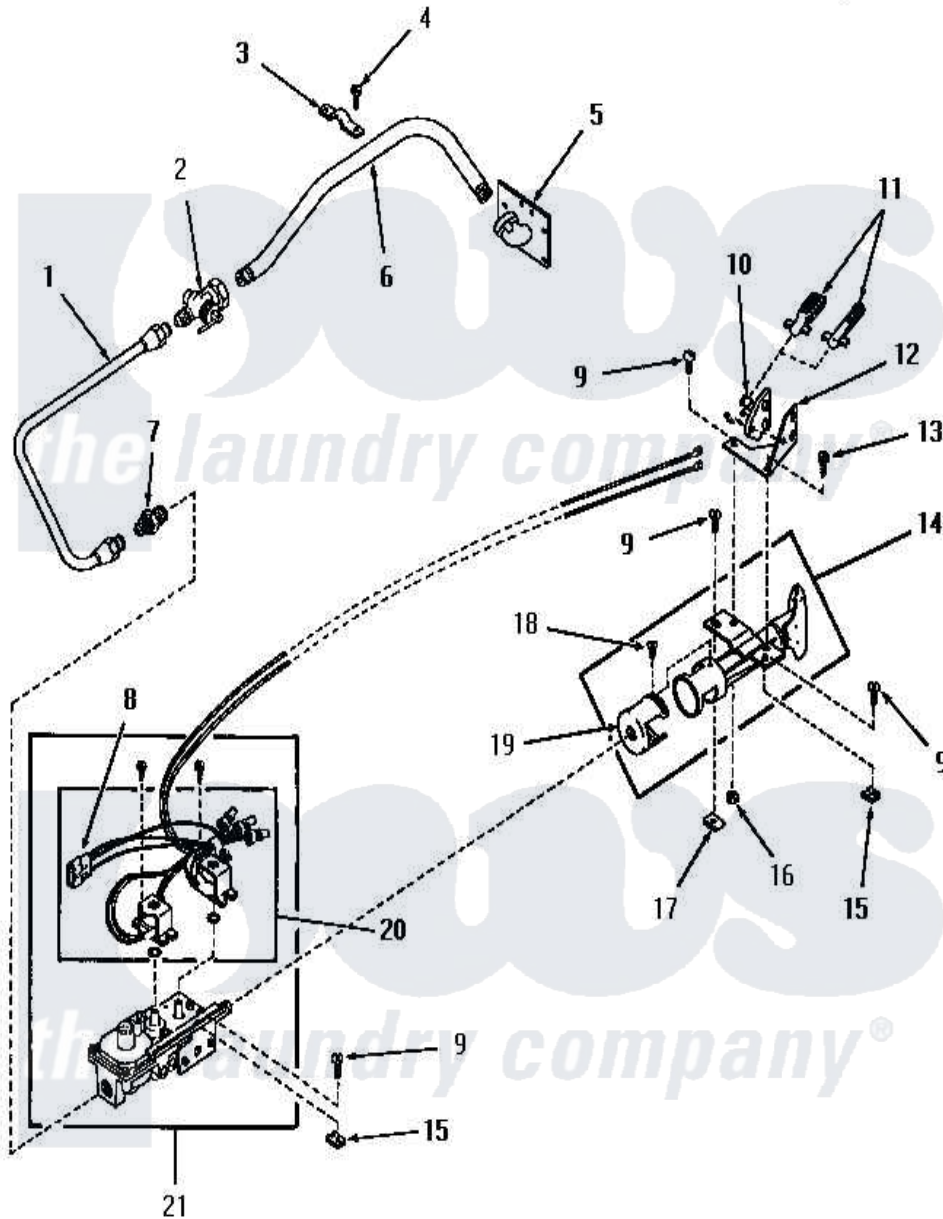

Amana FG9061 08 - GLOW BAR IGNITION BURNER

Amana Residential Amana FG9061 Washer Parts Parts Diagram 08 - GLOW BAR IGNITION BURNER
 Click on the part number to view part

Item	Original Part Number	Replaced By	Status	Part Description
1	54407		Not Available	ASSY,INLET GAS TUBE
2	Y51058		Not Available	VALVE
3	51828		Not Available	GAS PIPE CLAMP
4	25723	27001200		Screw
5	51842		Not Available	PIPE SUPPORT
6	51775		Not Available	INLET GAS PIPE
7	54408			Connector, Male
8	55452		Not Available	PLUG
9	20267			Screw, 10-24 X 3/8 Round
10	55435		Not Available	BRACKET,IGNITER
11	55438	4392003		Ignitor
12	55434		Not Available	BRACKET
13	51784		Not Available	SCREW,10B-16 X 1/2 HEX
14	53011		Not Available	TUBE,BURNER
15	21747			Nut, Speed
16	03673		Not Available	NUT

17	20249	36020	Nut-10-24
18	53006	53-006	Receptacle
19	53007	53-007	Receptacle
20	55971A		Not Available COIL,BURNER
21	55971		Not Available VALVE,GAS
NI	53255		Assembly, Conversion Kit
"	53408		Not Available LABEL,CHANGE-OVER
"	56327		Not Available STICKER
"	56326		Not Available ASSY,CONVERSION KIT
"	53556		Not Available STICKER,CONVERSION
"	51211		Orifice, LP No.55 Drill
"	53390		Plug, Block-Open
"	55753		Not Available VALVE CONVERTED STICKER
"	50326		Orifice, NG
"	52894		Not Available STICKER
"	53952		Screw, Vent
"	52893		Sticker