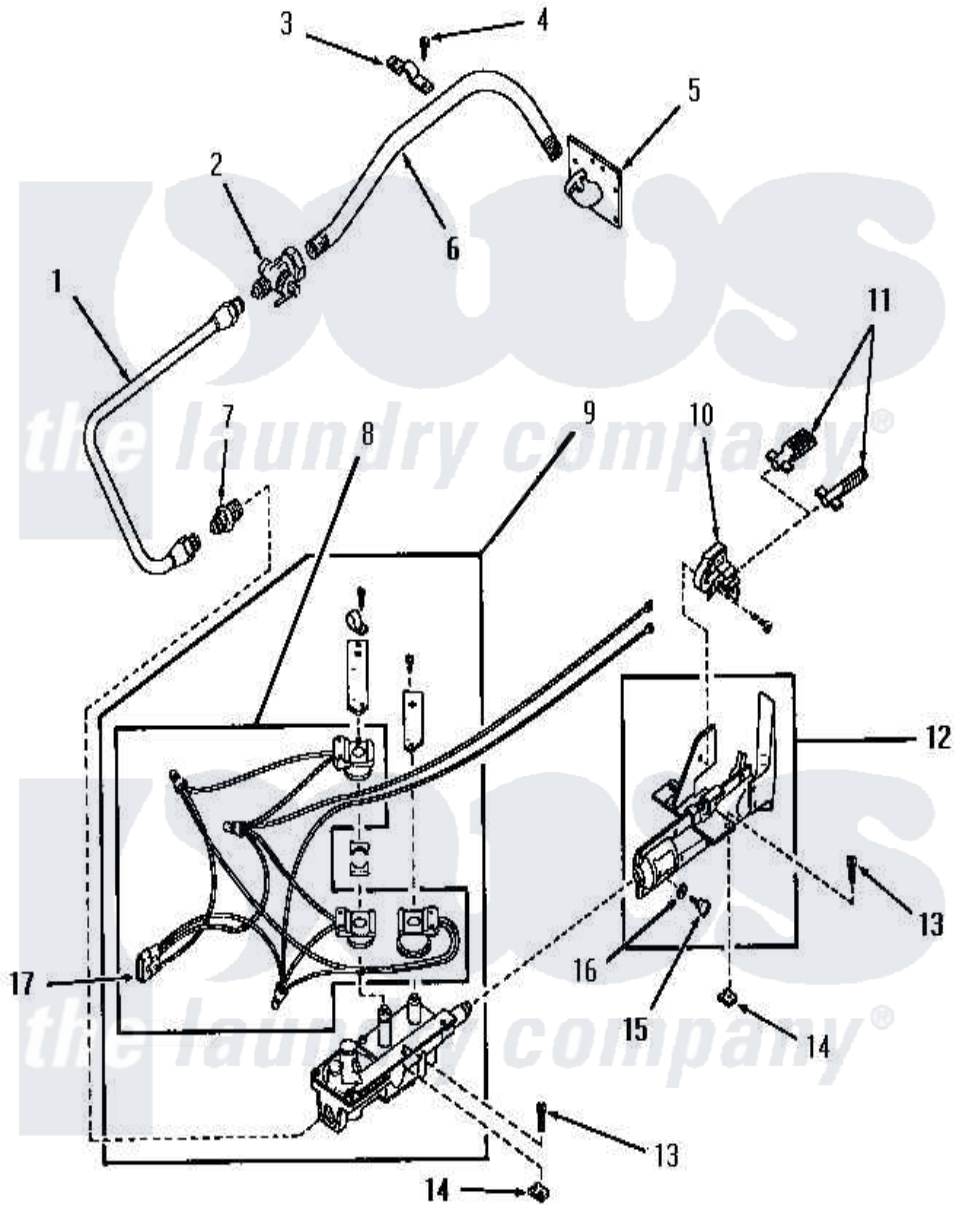

Amana FG9061 09 - GLOW BAR IGNITION BURNER

Amana Residential Amana FG9061 Washer Parts Parts Diagram 09 - GLOW BAR IGNITION BURNER
 Click on the part number to view part

Item	Original Part Number	Replaced By	Status	Part Description
1	54460		Not Available	INLET,GAS TUBE
2	Y51058		Not Available	VALVE
3	51828		Not Available	GAS PIPE CLAMP
4	25723	27001200		Screw
5	51842		Not Available	PIPE SUPPORT
6	51775		Not Available	INLET GAS PIPE
7	54408			Connector, Male
8	55439A			Burner Coils
9	55745		Not Available	GAS VALVE ASSEMBLY
10	55448		Not Available	BRACKET,IGNITER xREPLACE
11	55438	4392003		Ignitor
12	55857		Not Available	TUBE,BURNER
13	20267			Screw, 10-24 X 3/8 Round
14	21747			Nut, Speed
15	54466		Not Available	THUMB SCREW
16	54735		Not Available	WASHER

17	55452		Not Available	PLUG
NI	55753		Not Available	VALVE CONVERTED STICKER
"	54477		Not Available	CAP, VENT
"	54495		Not Available	PLUG, BLOCK-OPEN
"	53556		Not Available	STICKER, CONVERSION
"	53408		Not Available	LABEL, CHANGE-OVER
"	50326			Orifice, NG
"	Y0054476	D7431921Q		Gasket
"	53255			Assembly, Conversion Kit
"	51211			Orifice, LP No.55 Drill
"	52893			Sticker
"	55750			Valve Converted Sticker
"	55749		Not Available	ASSY, CONVERSION KIT
"	20247			Plug, Pipe
"	52894		Not Available	STICKER