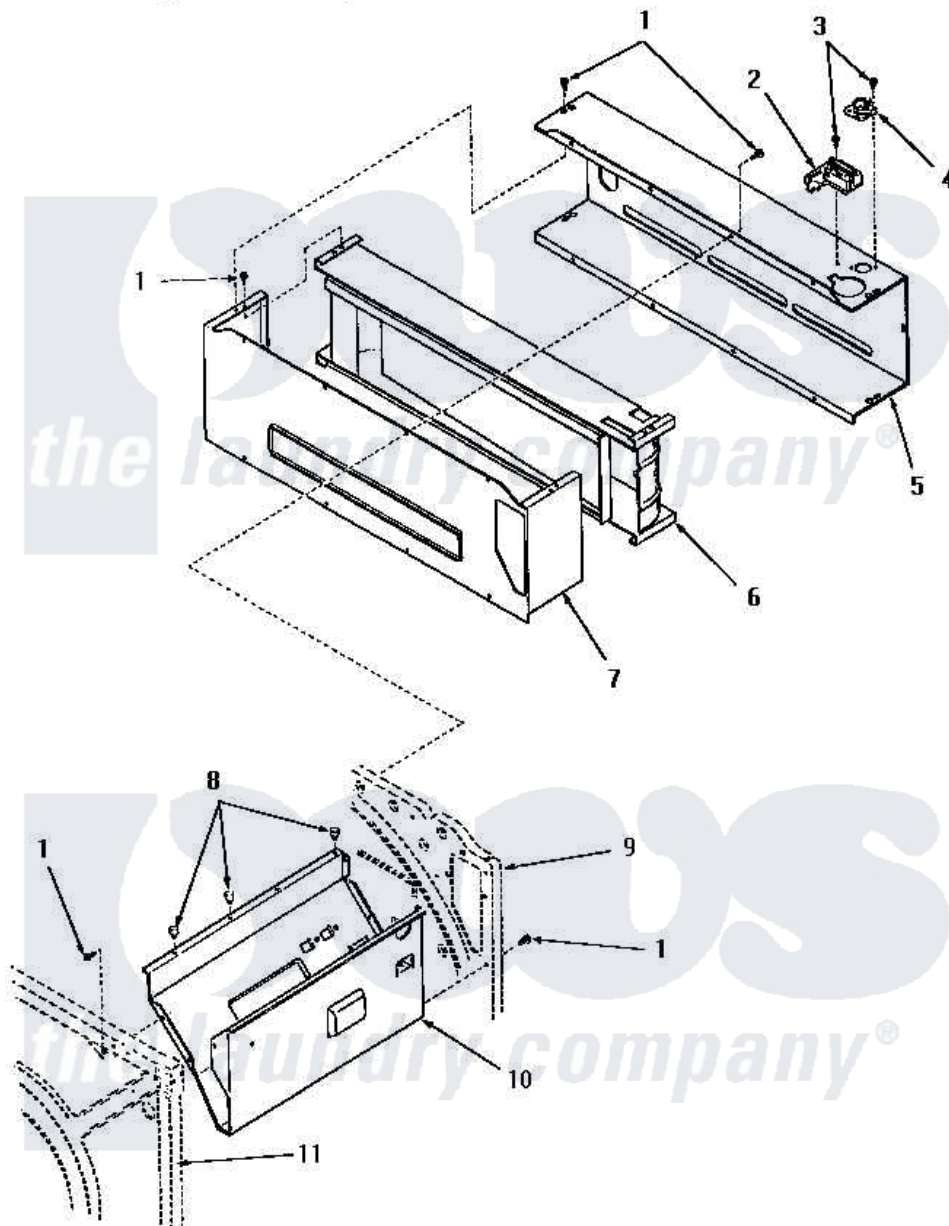

Amana FG9061 10 - HEATER BOX

Amana Residential Amana FG9061 Washer Parts Parts Diagram 10 - HEATER BOX
 Click on the part number to view part

Item	Original Part Number	Replaced By	Status	Part Description
1	25723	27001200		Screw
2	55428		Not Available	SENSOR
3	23222	3177991		Screw
4	Y55742		Not Available	THERMOSTAT
5	0055427		Not Available	USE B5716202
6	55426		Not Available	ASSY,HEATER BOX LINER
7	Y0051866		Not Available	SUB 58627CG, OVEN BOTTOM
8	52552		Not Available	BUMPER, OVEN DOOR
9	Y00000000		Not Available	SEE NOTE REAR FRAME
10	Y52584		Not Available	BURNER SHIELD
11	Y00000000		Not Available	SEE NOTE FRONT FRAME AND AIR SHROUD