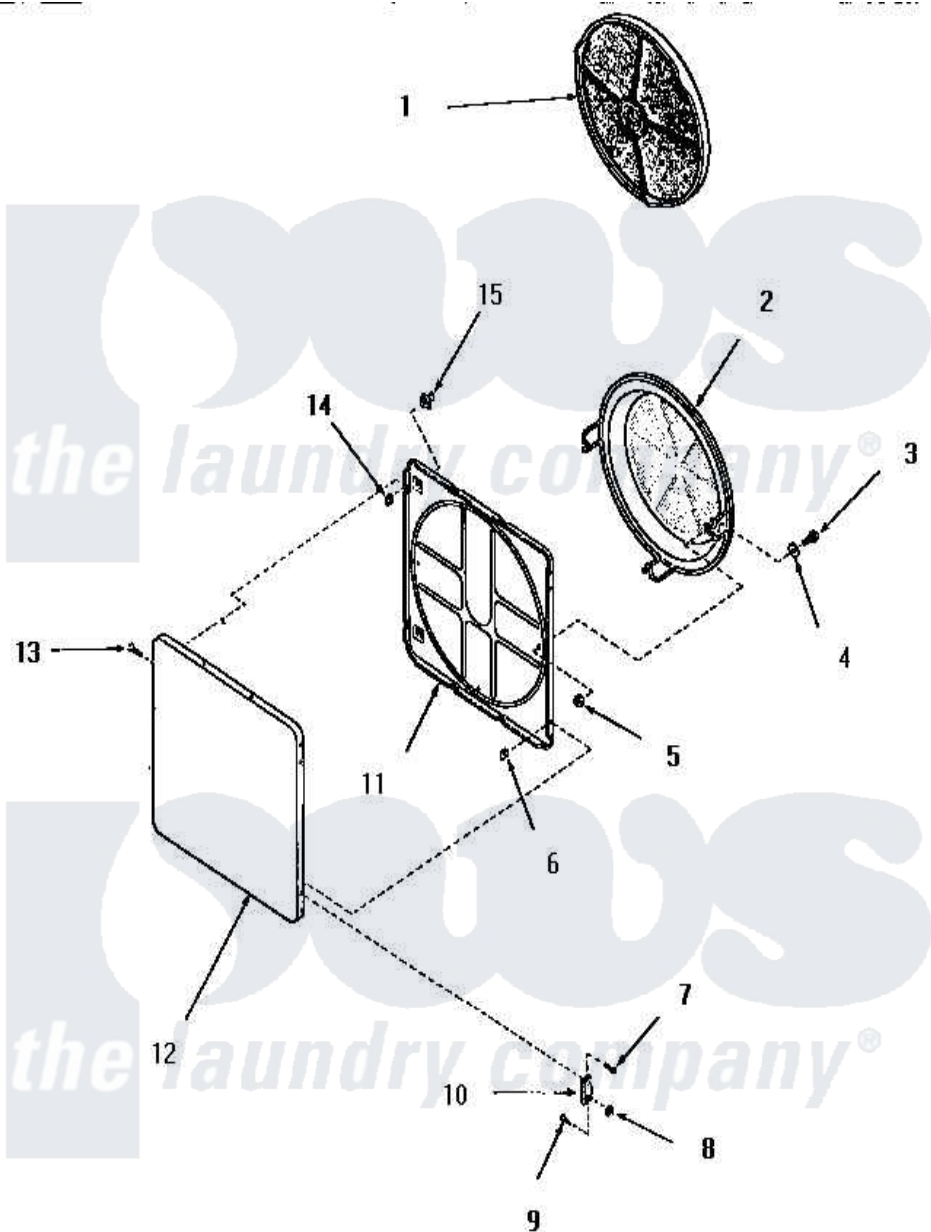

Amana FG9061 11 - LOADING DOOR

Amana [Residential Amana FG9061 Washer Parts](#) Parts Diagram 11 - LOADING DOOR
 Click on the part number to view part

Item	Original Part Number	Replaced By	Status	Part Description
1	53002		Not Available	NO LONGER AVAILABLE
2	54731	54-731		Bake Element
3	02422			Screw, 1/4-20 X 1/2 HeX
4	Q6275		Not Available	WASHER
5	52566	27001225		Nut, Jam Mid Lock 1/4-20
6	52865		Not Available	SPEED NUT
7	52864	500226		Screw, 8b-16 x 5/8 Tap
8	51236	488130		Nut
9	22649			Screw, 8-32 X 13/32 FI
10	70014			Hinge
11	54665	54-665		Bake Element
12	52197W		Not Available	OUTER DOOR PANEL, WHITE
"	52197C		Not Available	OUTER DOOR PANEL, COPPERTONE
"	52197A		Not Available	OUTER DOOR PANEL, AVOCADO

"	52197H		Not Available	OUTER DOOR PANEL, HARVEST GOLD
13	52864	500226		Screw, 8b-16 x 5/8 Tap
14	52865		Not Available	SPEED NUT
15	54661	LA-1003		Door Catch Kit