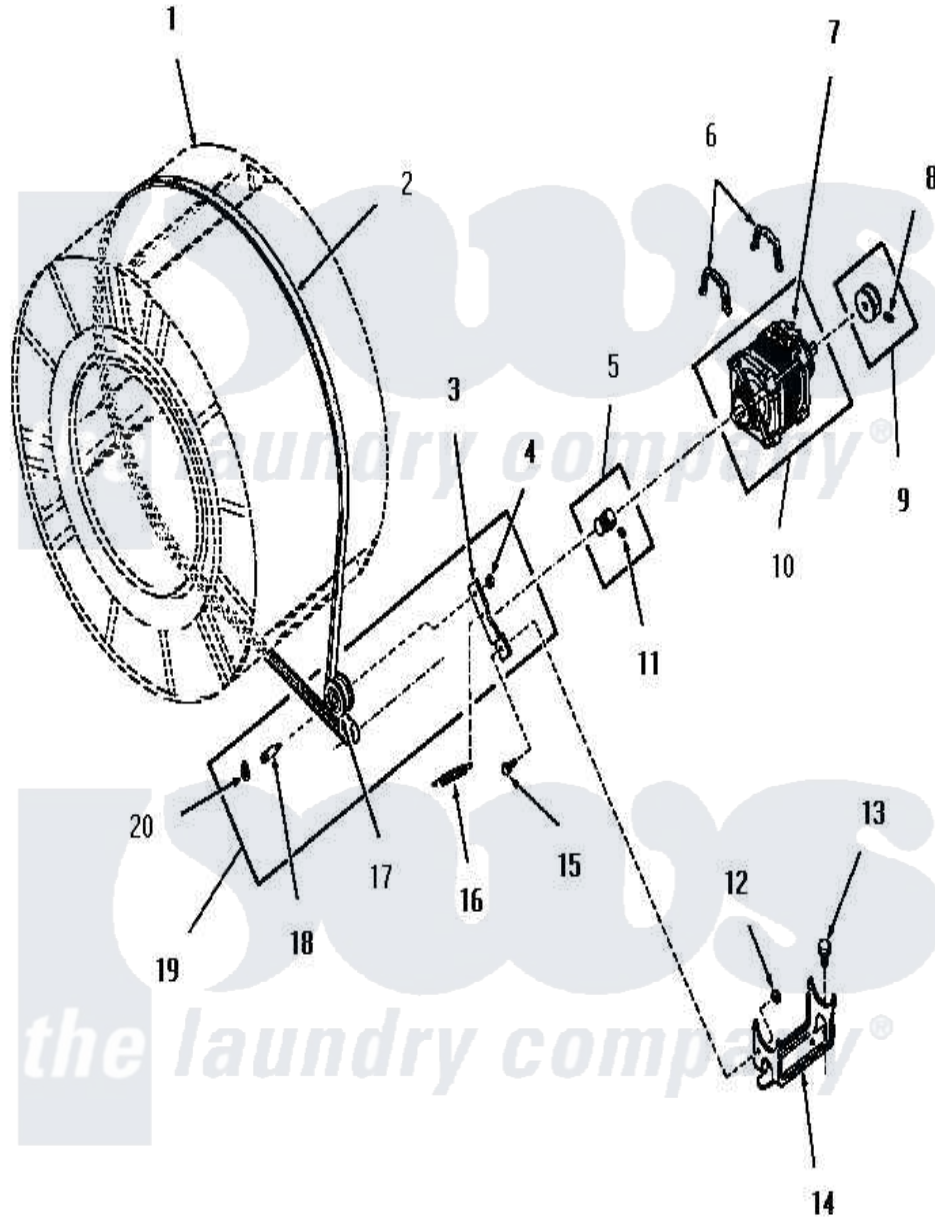

# Amana FG9061 12 - MOTOR, IDLER AND BELT

Amana [Residential Amana FG9061 Washer Parts](#) Parts Diagram 12 - MOTOR, IDLER AND BELT  
 Click on the part number to view part

Item	Original Part Number	Replaced By	Status	Part Description
1	Y00000000		Not Available	SEE NOTE CLOTHES DRUM
2	<a href="#">52556</a>			Belt
3	54410		Not Available	LEVER,IDLER
4	52566	<a href="#">27001225</a>		Nut, Jam Mid Lock 1/4-20
5	52593		Not Available	ASSY,MOTOR PULLEY
6	51789	<a href="#">660658</a>		Clamp, Motor Mounting 343481 685441
7	53249		Not Available	SWITCH
"	Y00000000		Not Available	SEE NOTE MOTOR SWITCH, WESTINGHOUSE -- (NOT REPLACEABLE)
"	53226		Not Available	SWITCH,MOTOR
8	<a href="#">02771</a>			Screw, 1/4-20 x 3/8 Hex S
9	<a href="#">53522</a>			Pulley, Motor
10	52697		Not Available	MOTOR
11	52906		Not Available	SETSCREW
12	52566	<a href="#">27001225</a>		Nut, Jam Mid Lock 1/4-20

13	23928	Not Available	CAP SCREW AND LOCKWASHER
14	51824	Not Available	MOUNT,MOTOR
15	<a href="#">52567</a>		Bolt, Shoulder
16	<a href="#">52323</a>		Spring
17	<a href="#">Y54414</a>		Assembly, Wheel And Bearing
18	54411	Not Available	SHAFT,IDLER LEVER
19	54415	Not Available	LEVER,IDLER
20	<a href="#">23748</a>		Ring, Retaining