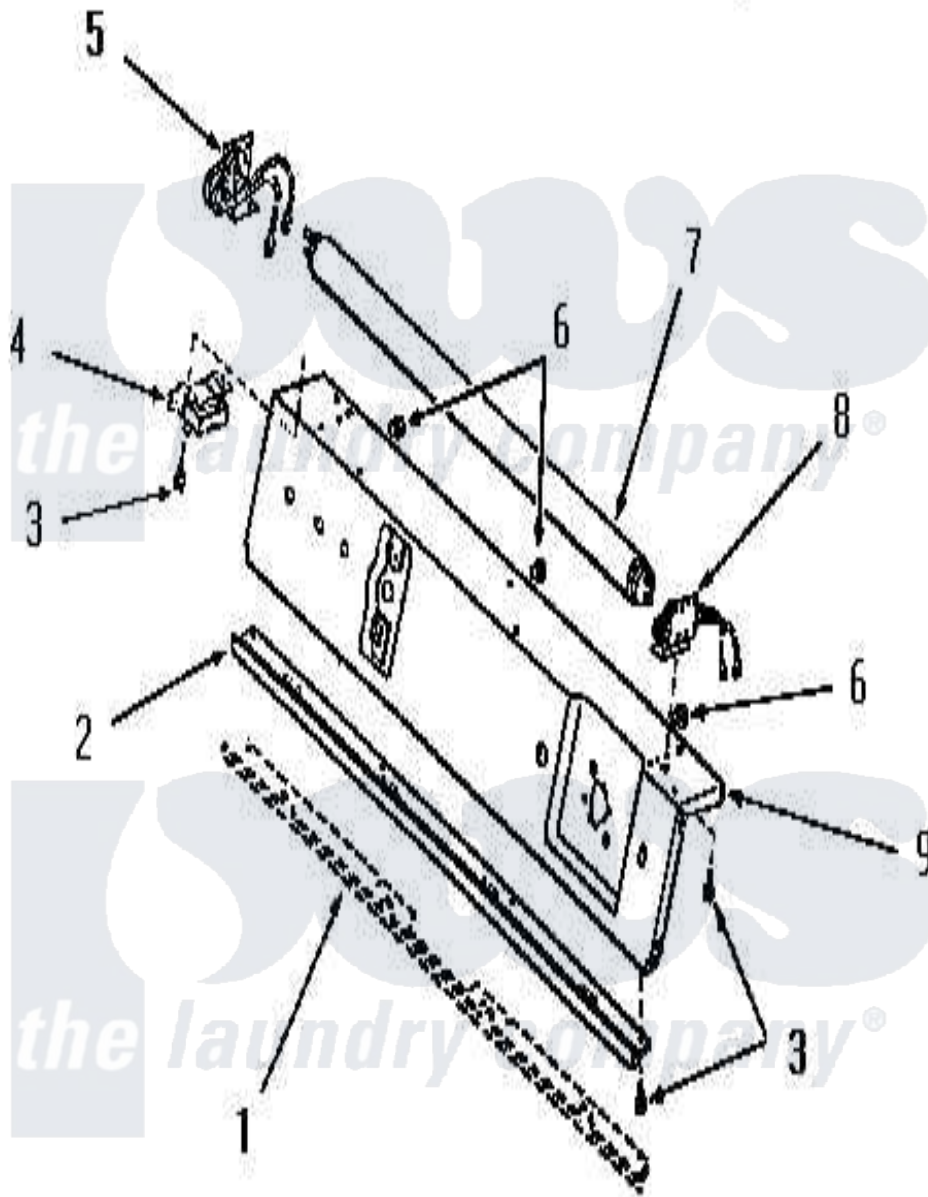

Amana FG9061 13 - PANEL SUPPORT PLATE AND FLUORESCENT TUBE

Amana Residential Amana FG9061 Washer Parts Diagram 13 - PANEL SUPPORT PLATE AND FLUORESCENT TUBE

Click on the part number to view part

Item	Original Part Number	Replaced By	Status	Part Description
1	Y00000000		Not Available	SEE NOTE PANEL SUPPORT BRACKET
2	Y52929		Not Available	PANEL TRIM
3	55985	W10116760		Screw
4	21975		Not Available	BALLAST
5	23398		Not Available	FLUORESCENT TUBE HOLDER, LEFT
6	21176			Bumper
7	24442		Not Available	No Longer Available
8	23397		Not Available	FLUORESCENT TUBE HOLDER, RIGHT
9	53438		Not Available	PANEL SUPPORT PLATE
10	55985	W10116760		Screw