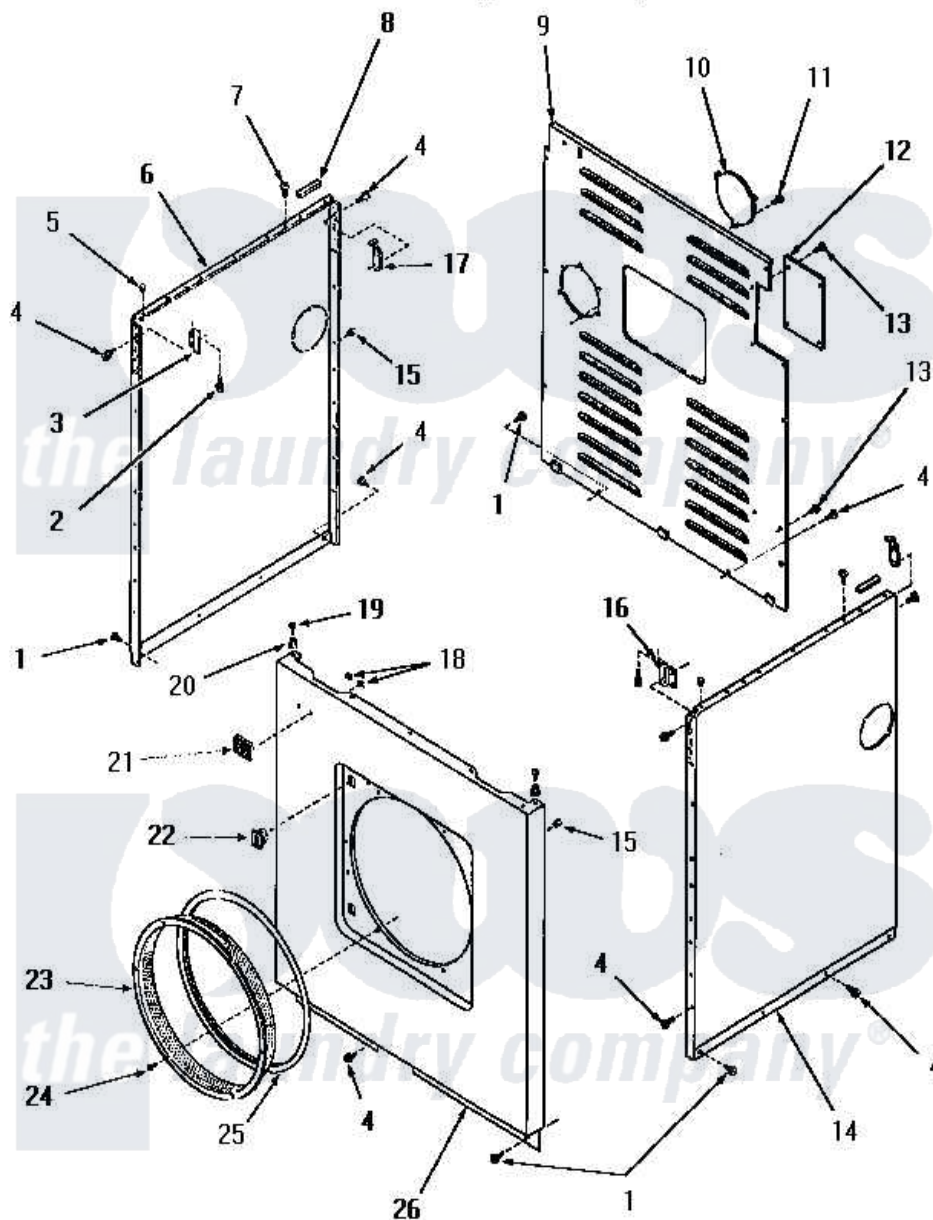

# Amana FG9061 14 - PANELS

Amana [Residential Amana FG9061 Washer Parts](#) Parts Diagram 14 - PANELS  
 Click on the part number to view part

Item	Original Part Number	Replaced By	Status	Part Description
1	25723	<a href="#">27001200</a>		Screw
2	<a href="#">23008</a>			Screw, 10-24 X 3/4 Sems
3	22847		Not Available	BRACKET
4	51784		Not Available	SCREW,10B-16 X 1/2 HEX
5	<a href="#">21176</a>			Bumper
6	52669H		Not Available	SIDE PANEL, LEFT, HARVEST GOLD
"	52669C		Not Available	SIDE PANEL, LEFT, COPPERTONE
"	52669A		Not Available	SIDE PANEL, LEFT, AVOCADO
"	52669W		Not Available	SIDE PANEL, LEFT, WHITE
7	52442		Not Available	SCREW, No.10-16 X 3/8"
8	<a href="#">80312</a>			Bumper Pad
9	52677GR		Not Available	PANEL,REAR xREPLACE
10	<a href="#">51855GR</a>			Plate, Cover
11	51782		Not Available	SCREW, 6B-20X5/16

12	52108GR		Not Available	TERMINAL BLOCK ACCESS PLATE, G
13	51780	<a href="#">3390631</a>		Screw, 10-16 X 3/8
14	52673A		Not Available	SIDE PANEL, RIGHT, AVOCADO
"	52673H		Not Available	SIDE PANEL, RIGHT, HARVEST GOL
"	52673C		Not Available	SIDE PANEL, RIGHT, COPPERTONE
"	52673W		Not Available	SIDE PANEL, RIGHT, WHITE
15	<a href="#">20387</a>			Bumper
16	22846		Not Available	BRACKET
17	<a href="#">52487</a>			Lug, Hold-Down
18	22161		Not Available	CLIP
19	Q6535		Not Available	SCREW, 10B-16 X 3/4 ROU
20	23020		Not Available	MOUNT, PANEL
21	22086		Not Available	MONOGRAM
22	54660	<a href="#">LA-1003</a>		Door Catch Kit
23	52052GR		Not Available	DUCT RING, GRAY
24	<a href="#">51778</a>			Screw, 8b-18 X 1/2 RD H
25	<a href="#">51799</a>			Seal, Outer
26	54662C		Not Available	FRONT PANEL, COPPERTONE
"	54662W		Not Available	FRONT PANEL, W
"	54662A		Not Available	FRONT PANEL, AVOCADO
"	54662H		Not Available	FRONT PANEL, HARVEST GOLD