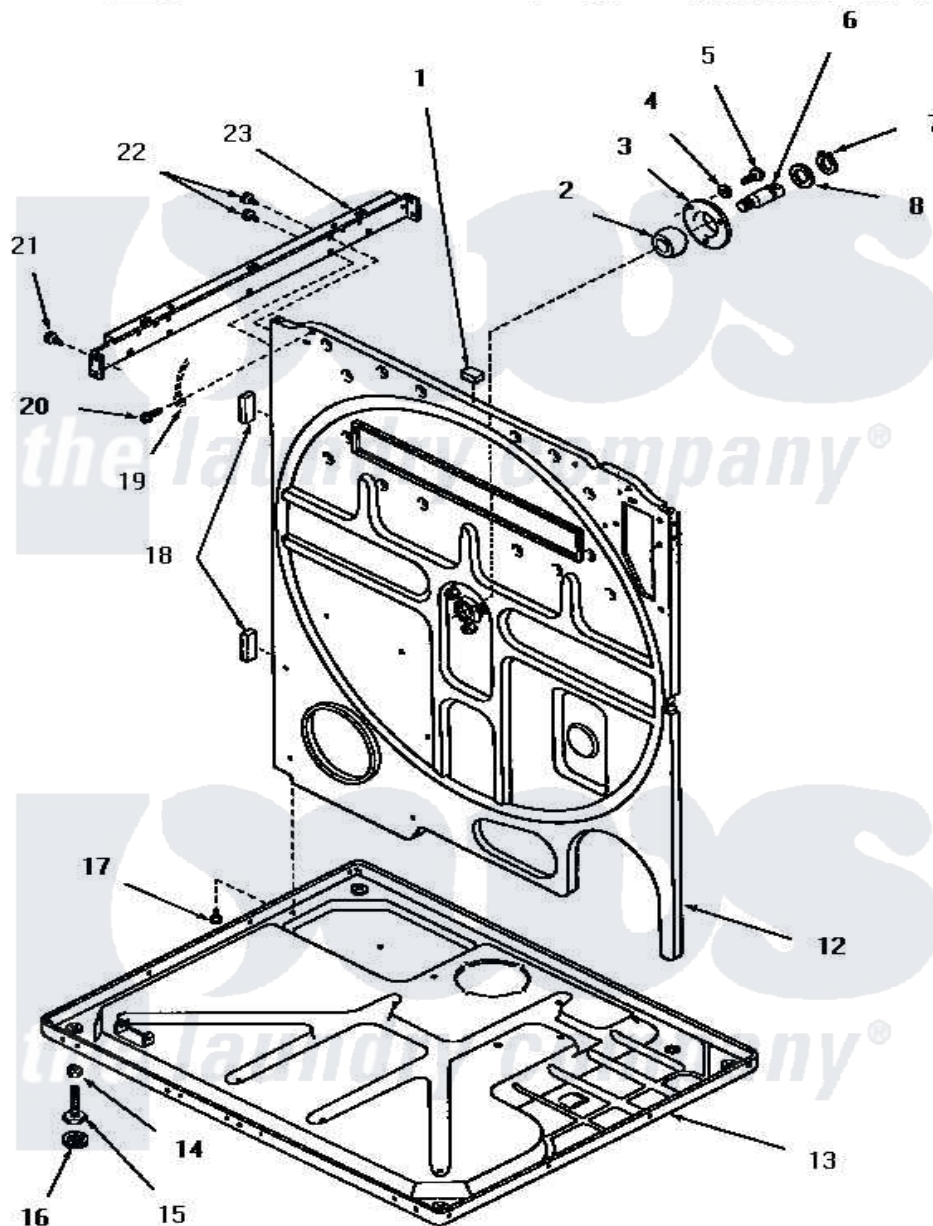

# Amana FG9061 15 - REAR FRAME AND FRAME BASE

Amana Residential Amana FG9061 Washer Parts Parts Diagram 15 - REAR FRAME AND FRAME BASE  
 Click on the part number to view part

Item	Original Part Number	Replaced By	Status	Part Description
1	Y0054053	<a href="#">Y0301205</a>		ELement- L
2	<a href="#">Y52079</a>			Bearing, Drum Shaft
3	51826		Not Available	COVER,BEARING
4	<a href="#">03189</a>			LoCkwasher, 1/4 Std-C P
5	53589	<a href="#">8204624</a>		Bolt
6	53132		Not Available	SHAFT,DRUM
7	<a href="#">70061</a>			Ring, Retaining
8	<a href="#">Y52564</a>			Washer
12	52574		Not Available	FRAME,REAR
13	Y52572		Not Available	FRAME BASE
14	52794	<a href="#">62739</a>		Nut, Lock
15	Y52696	<a href="#">Y305086</a>		Adjustable Leg And Nut
16	70282	<a href="#">Y314137</a>		Foot, Rubber
17	25723	<a href="#">27001200</a>		Screw
18	20354		Not Available	BUMPER PAD
19	Y00000000		Not Available	SEE NOTE GROUND WIRE, GREEN

20	51784		Not Available	SCREW, 10B-16 X 1/2 HEX
21	25723	<a href="#">27001200</a>		Screw
22	51780	<a href="#">3390631</a>		Screw, 10-16 X 3/8
23	51818		Not Available	SUPPORT CHANNEL, RIGHT OR LEFT