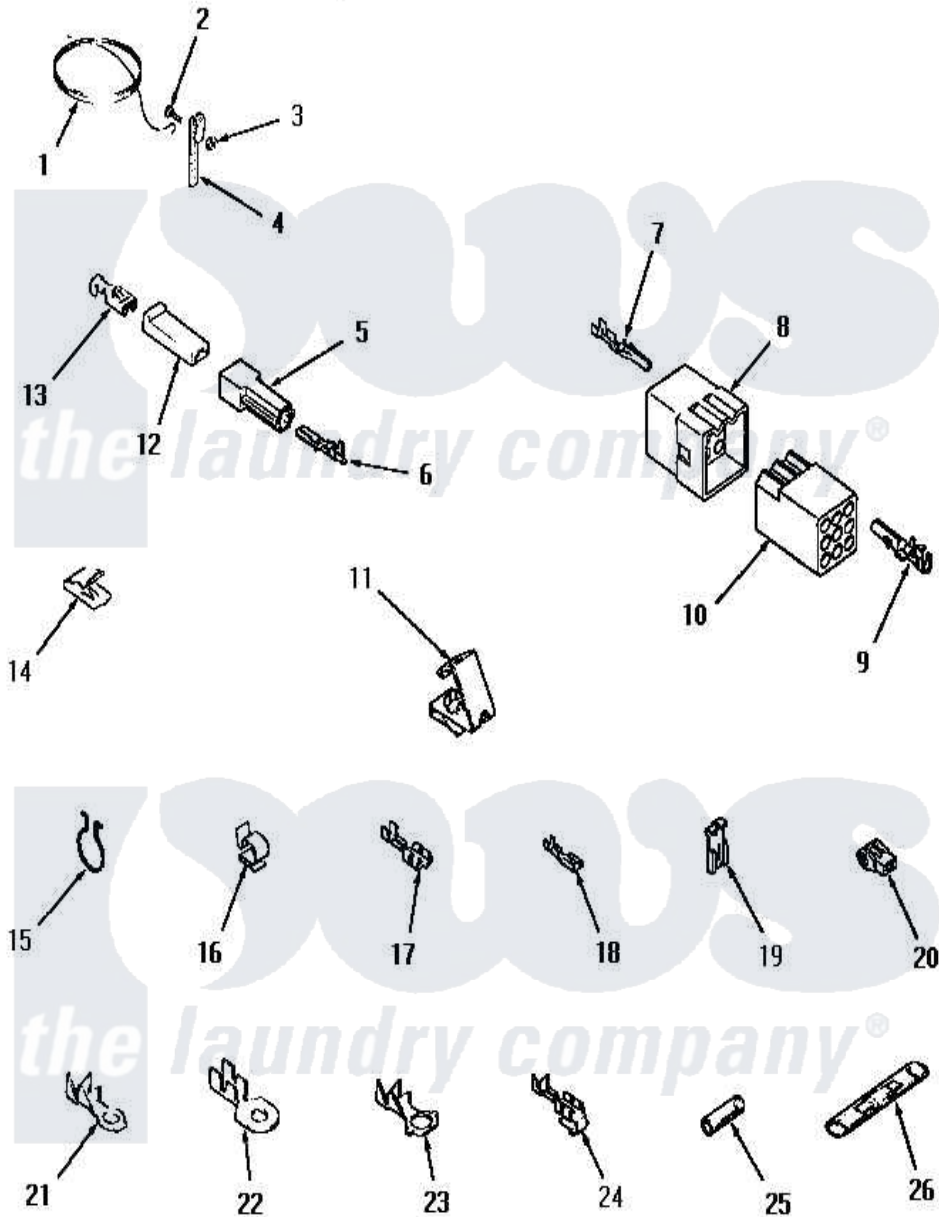

Amana FG9061 16 - WIRE AND TERMINALS

Amana [Residential Amana FG9061 Washer Parts](#) Parts Diagram 16 - WIRE AND TERMINALS
 Click on the part number to view part

Item	Original Part Number	Replaced By	Status	Part Description
1	Y21429		Not Available	GROUND WIRE
2	21431		Not Available	ROUND HEAD SCREW
3	Y20276		Not Available	NUT
4	21430		Not Available	STRAP,GROUND
5	90788		Not Available	HOUSING,TAB
6	00133			Terminal, Tab-1/4 Male
7	Y00116			Terminal, Pin-Male
8	23033			Plug, 9 Circuit
9	Y00117	5011-XX		093 Female Socket
10	26163			Receptacle, 9 Circuit
11	00158		Not Available	GROUND CLIP
12	90789			Connector
13	Y00115			Lock In Spade Terminal (18 Gaug (1/4 Inch-(1) 18 Gauge Wire)
14	20309			Cable Clip
15	51291			Clip, Wire

16	21036		Clip, Cable
17	Y00119	Not Available	SPADE TERMINAL(18 GAUGE) (1/4 INCH-(1) 18 GAUGE WIRE)
18	00112		Terminal, Spade-3/16 Fe
19	Y00120		Terminal, Flag-1/4 Fema
20	70210	Not Available	INSULATOR,BLUE
21	00110		No. 10 18 Gauge Wire
22	Y00111		Ring Terminal No.10 No.10 18 Gauge Wires Or
23	Y00113	Not Available	TERMINAL,RING-1/4 STUD
24	Y00114		Spade Terminal
25	Y21365	503670	Sleeve Insulator
26	21091	Not Available	CONNECTOR TWO 1/4 INCH MALE
NI	20680	Not Available	18 GAUGE WIRE
"	20679	Not Available	WIRE, 12 GAUGE