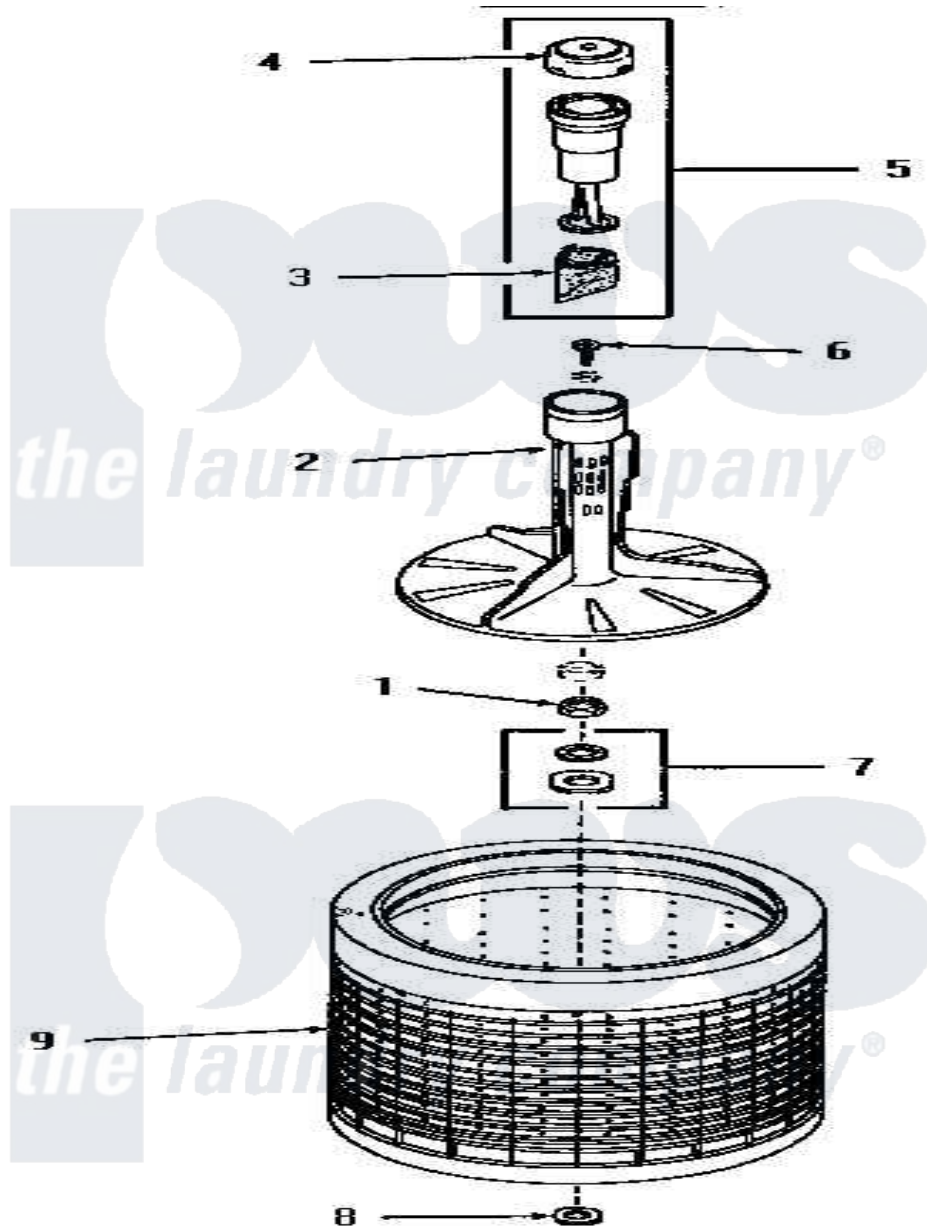

# Amana HA1200 01 - AGITATOR AND WASHTUB

Amana Residential Amana HA1200 Washer Parts Parts Diagram 01 - AGITATOR AND WASHTUB  
 Click on the part number to view part

Item	Original Part Number	Replaced By	Status	Part Description
1	<a href="#">13537</a>			Nut
2	13650	<a href="#">5300808561</a>		Slinger
3	13654		Not Available	FILTER,LINT
4	13652		Not Available	COVER,SOFTENER
5	13651		Not Available	ASSY,SOFTENER CASE
6	<a href="#">13540</a>			Screw Agitator
7	13538		Not Available	WASHER
8	13535		Not Available	WASHER,FLANGED
9	13813	<a href="#">7756P001-34</a>		Link
NI	13526	<a href="#">27615P</a>		Sealant