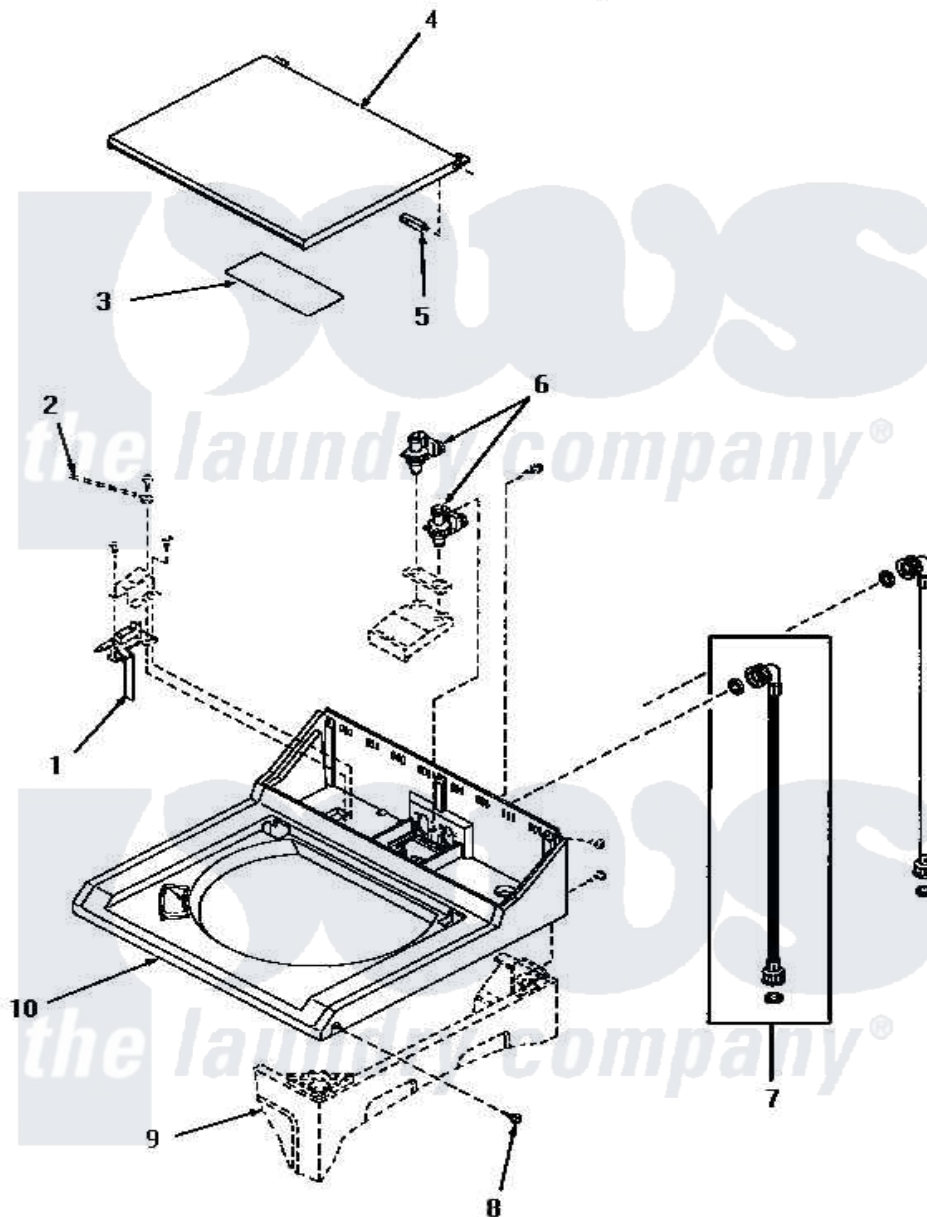

Amana HA1200 02 - CAB TOP, LID, SWITCH, INLET VLV & HOSES

Amana [Residential Amana HA1200 Washer Parts](#) Parts Diagram 02 - CAB TOP, LID, SWITCH, INLET VLV & HOSES
 Click on the part number to view part

Item	Original Part Number	Replaced By	Status	Part Description
1	13566		Not Available	SWITCH,LID
2	Y00000000		Not Available	SEE NOTE GROUND WIRE, GREEN
3	13660		Not Available	STICKER,INSTRUCTION
4	13658L			Lid, Almond
5	13659		Not Available	HINGE
6	13808		Not Available	VALVE,INLET
7	Y13549	76314		Hose, Inlet 6 Ft. Hose With Elbow
8	13568			Screw
9	Y00000000		Not Available	SEE NOTE CABINET ASSEMBLY
10	13656L		Not Available	TOP,CABINET-ALMOND