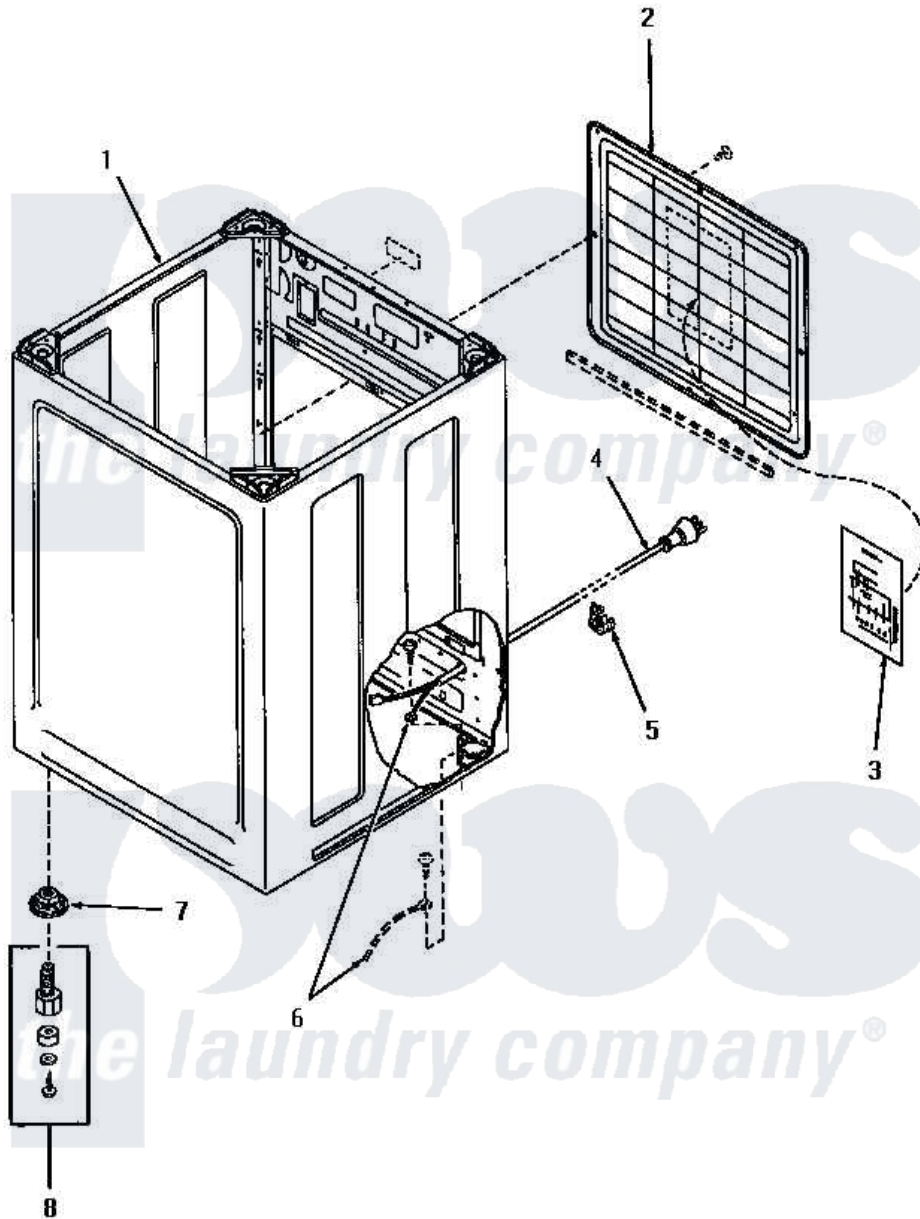

# Amana HA1200 03 - CABINET ASSY, REAR PANEL AND POWER CORD

Amana [Residential Amana HA1200 Washer Parts](#) Parts Diagram 03 - CABINET ASSY, REAR PANEL AND POWER CORD

[Click on the part number to view part](#)

Item	Original Part Number	Replaced By	Status	Part Description
1	13639L		Not Available	ASSY,CABINET
2	13552		Not Available	PANEL,REAR
3	Y00000000		Not Available	SEE NOTE WIRING DIAGRAM STICKER
4	<a href="#">13598</a>			Cord, Power
5	<a href="#">13599</a>			Relief, Strain
6	Y00000000		Not Available	SEE NOTE GROUND WIRE, GREEN
7	13641		Not Available	LEG,BASE
8	13640	<a href="#">5300131986</a>		Ring6"