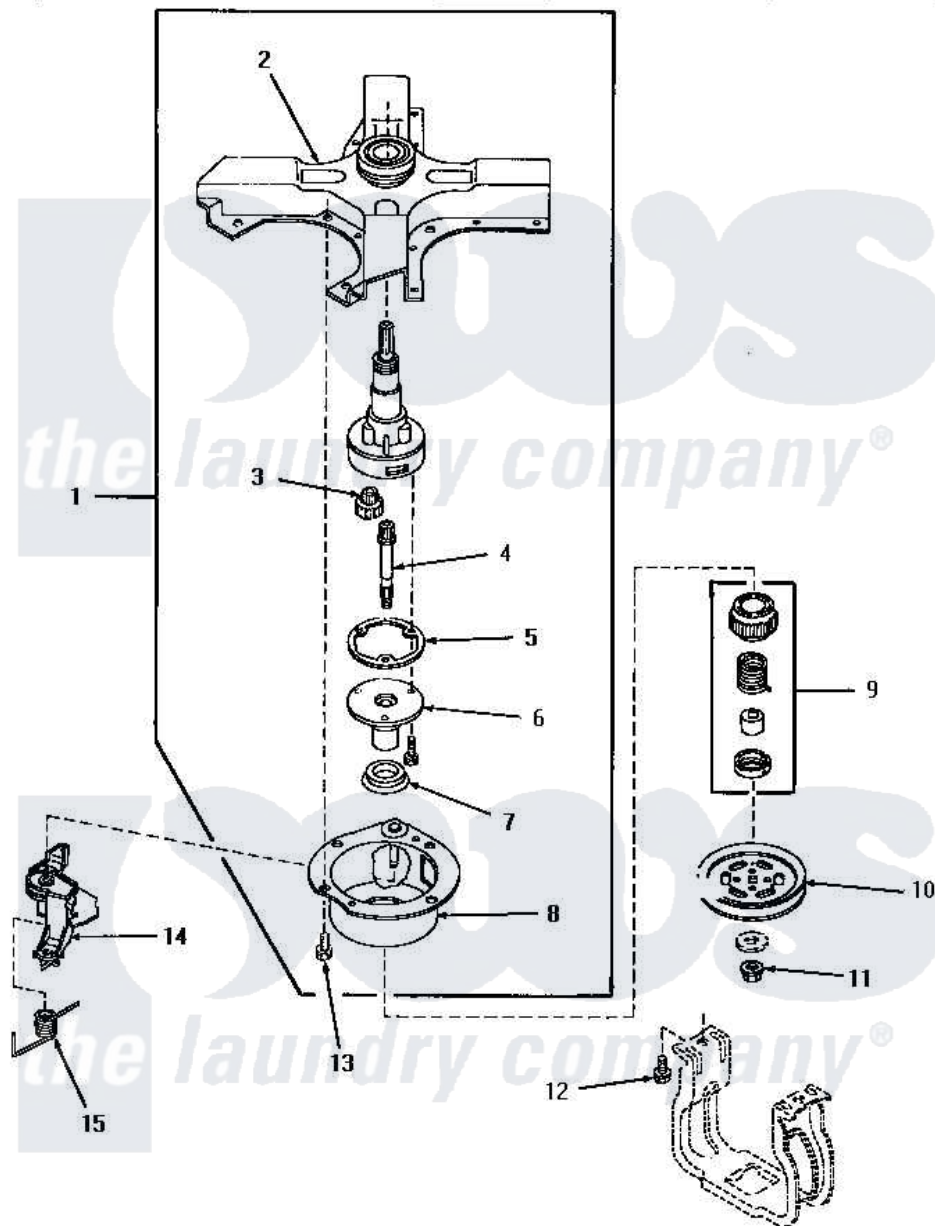

Amana HA1200 04 - CLUTCH BASE AND CLUTCH ASSY

Amana Residential Amana HA1200 Washer Parts Parts Diagram 04 - CLUTCH BASE AND CLUTCH ASSY
 Click on the part number to view part

Item	Original Part Number	Replaced By	Status	Part Description
1	13648		Not Available	ASSY,CLUTCH
2	13809		Not Available	ASSY,CLUTCH BASE
3	13810	014805		Groovpin 7/32 X 15/16
4	13811		Not Available	SHAFT
5	13514			Packing
6	13812		Not Available	ASSY,GEAR BOX
7	13522		Not Available	PULLEY,BOSS
8	13508		Not Available	COVER,CLUTCH
9	13517			Gear, Ratchet
10	13518			Pulley
11	13519		Not Available	NUT
12	13546		Not Available	NO LONGER AVAILABLE
13	13509			Screw
14	13511		Not Available	LEVER,CLUTCH
15	13510		Not Available	SPRING,BRAKE LEVER
NI	13516		Not Available	OIL,CLUTCH