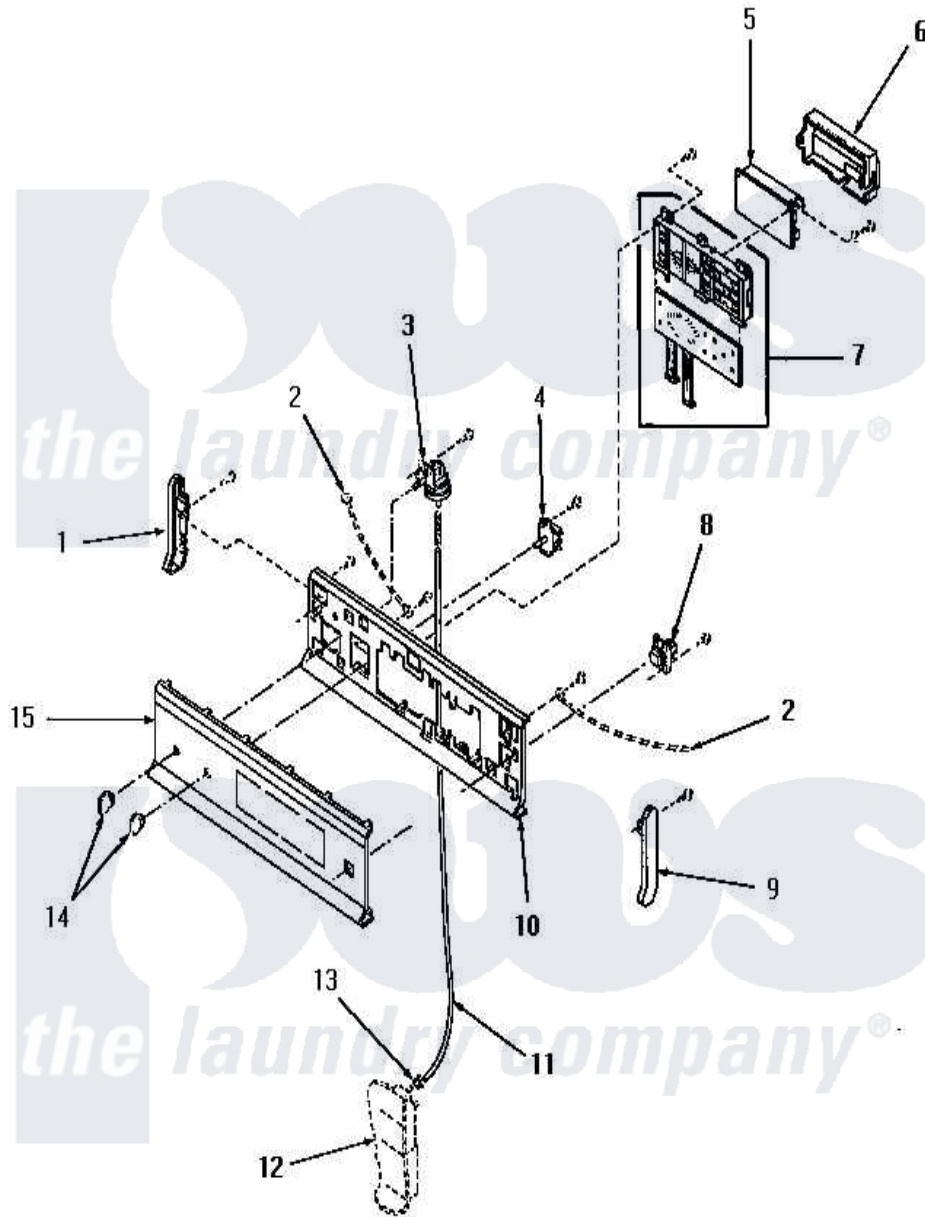

Amana HA1200 05 - CONTROL PANEL AND CONTROLS

Amana [Residential Amana HA1200 Washer Parts](#) Parts Diagram 05 - CONTROL PANEL AND CONTROLS
 Click on the part number to view part

Item	Original Part Number	Replaced By	Status	Part Description
1	13664		Not Available	SIDEPIECE,L.H.
2	Y00000000		Not Available	SEE NOTE GROUND WIRE, GREEN
3	13669		Not Available	SWITCH,PRESSURE
4	13579			Switch, Temperature
5	13666		Not Available	ASSY,P.C. BOARD
6	13667			Cover, P.C. Board
7	13668	13668SPQ		Assembly Switch Board
8	13665		Not Available	POWER SWITCH
9	13663		Not Available	SIDEPIECE,R.H.
10	13661		Not Available	BASE,PANEL
11	13544		Not Available	NO LONGER AVAILABLE
12	Y00000000		Not Available	SEE NOTE OUTER TUB
13	13545		Not Available	NO LONGER AVAILABLE
14	13577			Knob, Switch
15	13662		Not Available	PLATE,CONTROL