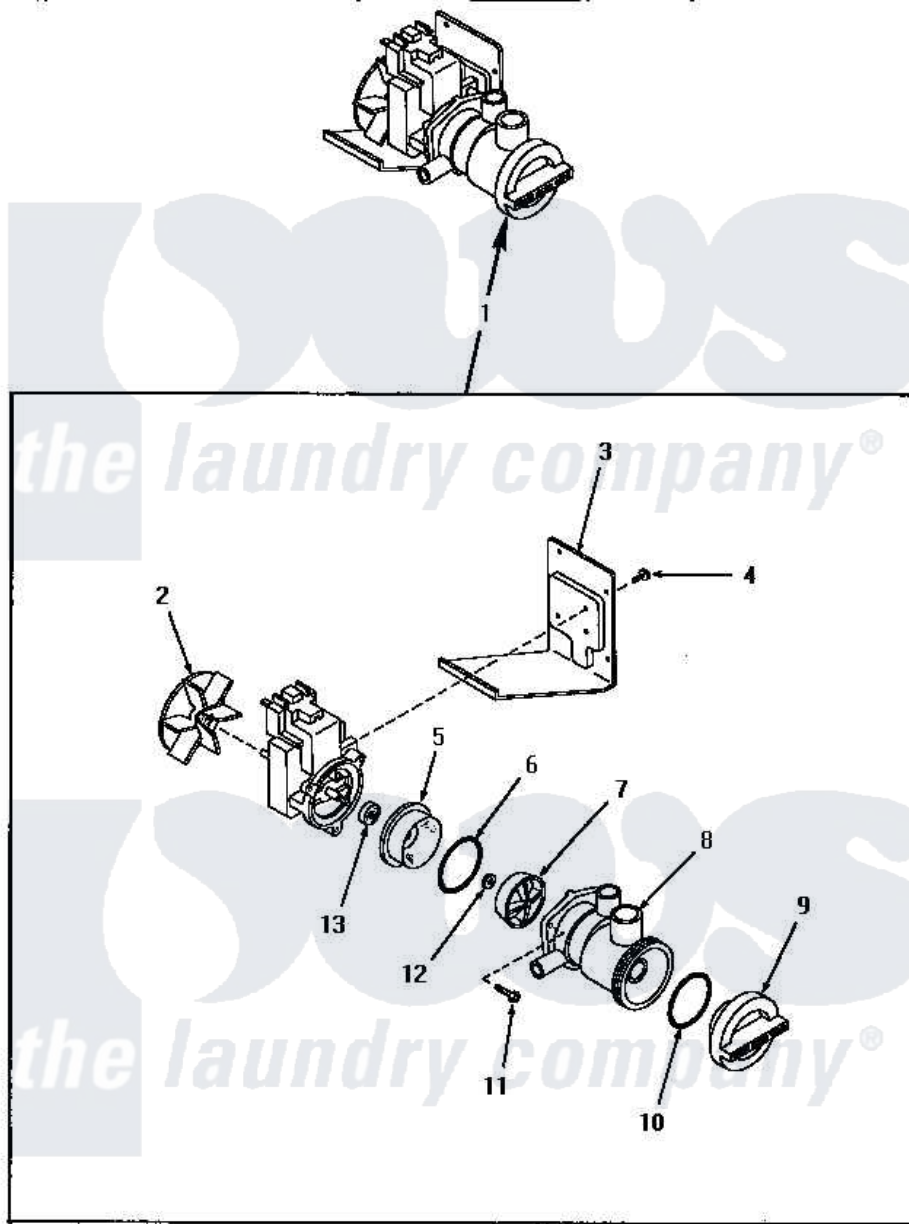

Amana HA1200 06 - DRAIN PUMP

Amana [Residential Amana HA1200 Washer Parts](#) Parts Diagram 06 - DRAIN PUMP
 Click on the part number to view part

Item	Original Part Number	Replaced By	Status	Part Description
1	13583		Not Available	PUMP,DRAIN
2	13584		Not Available	FAN
3	13591		Not Available	BASE,PUMP
4	13592		Not Available	SCREW
5	Y00000000		Not Available	SEE NOTE SEAL SUPPORT
6	13587			Seal, Ring
7	Y00000000		Not Available	SEE NOTE IMPELLER
8	Y00000000		Not Available	SEE NOTE PUMP CASING
9	13589		Not Available	COVER,TRAP
10	13587			Seal, Ring
11	13590			Screw
12	13593		Not Available	WASHER
13	13586	350930		Paint, Pressurized Spray B
NI	13585		Not Available	TRAP,BUTTON
"	13608			Assembly, Wiring Harness-Pump