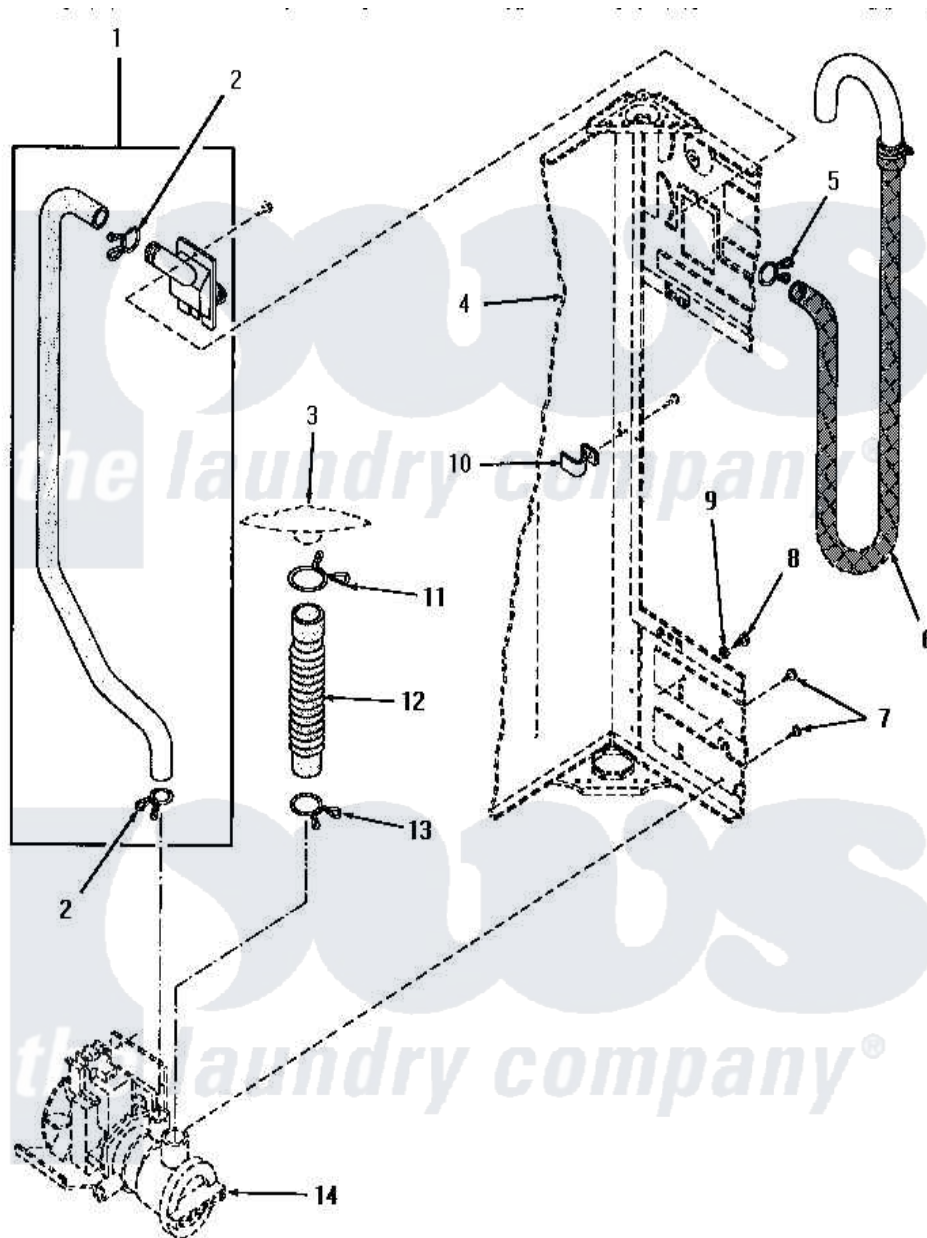

Amana HA1200 07 - DRAIN PUMP AND HOSES

Amana [Residential Amana HA1200 Washer Parts](#) Parts Diagram 07 - DRAIN PUMP AND HOSES
 Click on the part number to view part

Item	Original Part Number	Replaced By	Status	Part Description
1	13594			Assembly, Drain Joint
2	13595	FEOBP40S11N/MW		13595 Microwv 40w 120 1P
3	Y00000000		Not Available	SEE NOTE OUTER TUB
4	Y00000000		Not Available	SEE NOTE CABINET ASSEMBLY
5	13551		Not Available	NO LONGER AVAILABLE
6	13550		Not Available	NO LONGER AVAILABLE
7	13592		Not Available	SCREW
8	13596			Screw
9	13597			Lockwasher
10	13504		Not Available	HOLDER,HOSE
11	13582			Clamp, Hose
12	13580			Hose, Tub To Pump
13	13581			Clamp, Hose
14	Y00000000		Not Available	SEE NOTE DRAIN PUMP