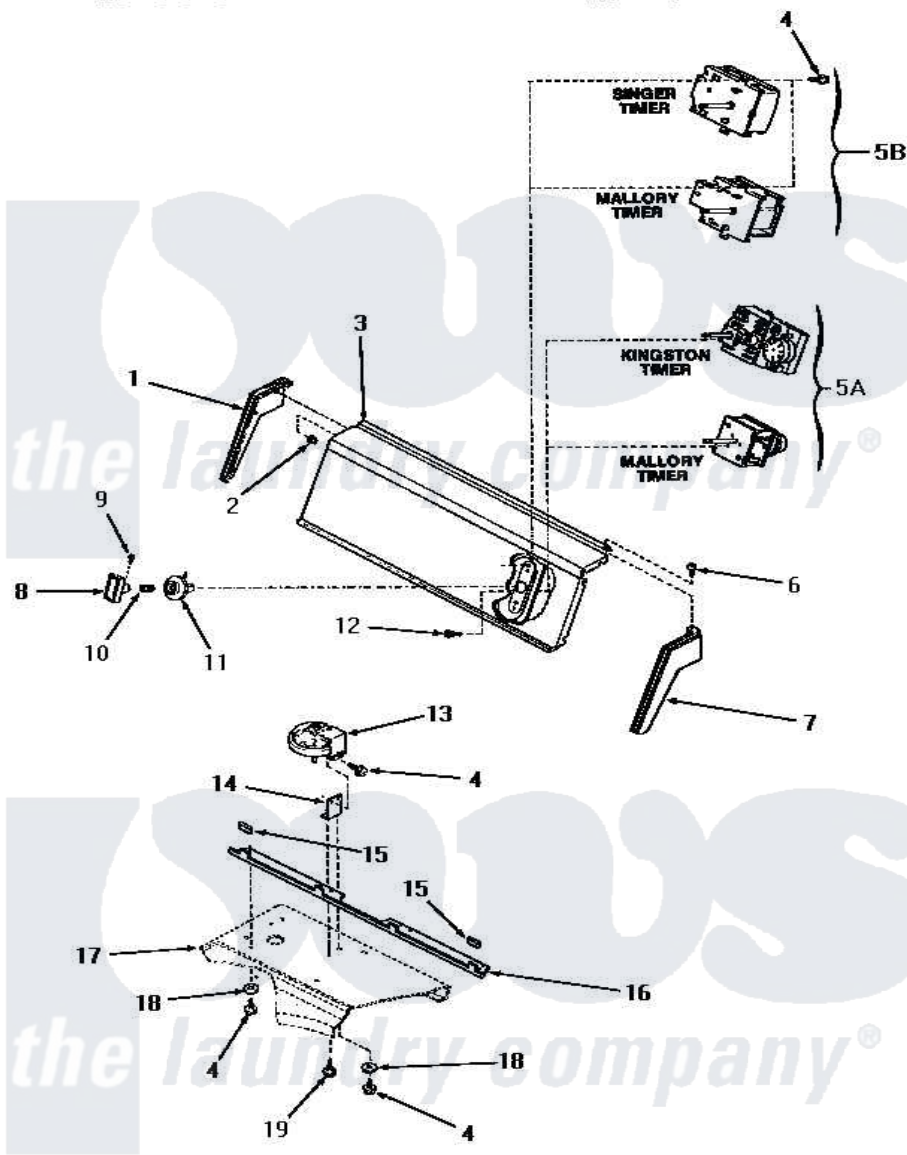

Amana HA2010 06 - CONTROL PANEL & TIMER

CONTROL PANEL AND TIMER

Amana [Residential Amana HA2010 Washer Parts](#) Parts Diagram 06 - CONTROL PANEL & TIMER
 Click on the part number to view part

Item	Original Part Number	Replaced By	Status	Part Description
"	NOTE:		Not Available	COMPONENT PARTS FOR THE SINGER COMPANY VALVE ARE NO LONGER AVAILABLE.
1	25124		Not Available	CONTROL HOOD END, LEFT
2	25126	5303284616		Clip
3	27679			Control Panel
"	29002			Assembly, Control Panel
4	23962	W10116760		Screw
5	28918		Not Available	TIMER,115/60-2 CYCLE
"	27694			Xtimer
6	25232		Not Available	SCREW,8AB-18X7/8 OVAL
7	25123		Not Available	CONTROL HOOD END, RIGHT
8	27382		Not Available	TIMER KNOB
9	26318			Screw, 8-32 X 1/4 Set S
10	26319			Spring
11	28287		Not Available	TIMER KNOB INDICATOR

12	70212		Screw, 8-32 X 5/32 RD H
13	28615	Not Available	SWITCH,PRESSURE
14	27223		Bracket
15	24859	Not Available	SLEEVE,SUPPORT ANGLE
16	23360	Not Available	ANGLE
17	Y00000000	Not Available	SEE NOTE CABINET TOP
18	20493		Washer, 11/64 ID x 3/8 OD
19	56392	Not Available	SCREW,8-18 X 3/8 TAPPI