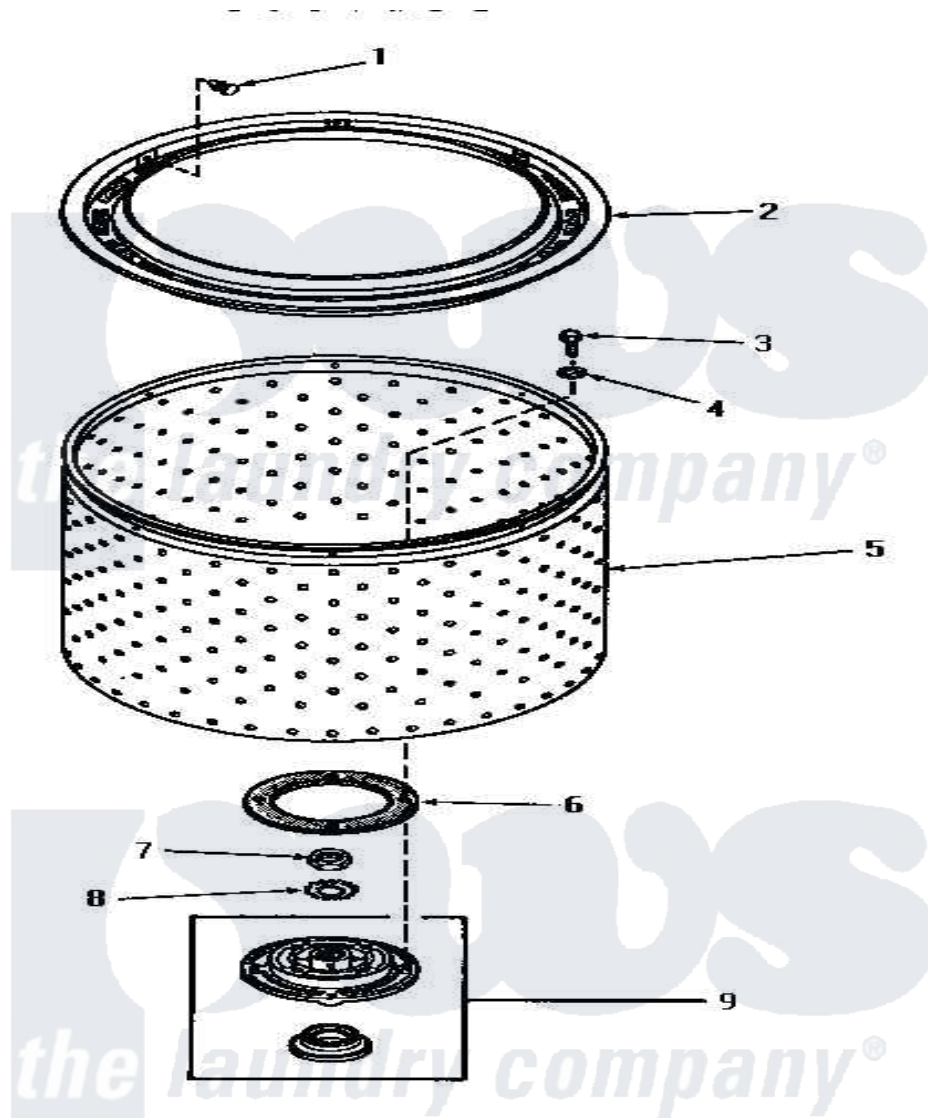

Amana HA2010 10 - LINT FILTER, WASHTUB & HUB

THROUGH
F3490044

LINT FILTER, WASHTUB AND HUB

Amana Residential Amana HA2010 Washer Parts Parts Diagram 10 - LINT FILTER, WASHTUB & HUB
 Click on the part number to view part

Item	Original Part Number	Replaced By	Status	Part Description
1	29474			Fastener, Lint Filter
2	27123	33521		Filter Lint/Clothes Guard
3	27202	W10116787		Screw
4	28094			Gasket
5	28286		Not Available	WASHTUB
6	27125	39122		Gasket, Washtub
7	Y29220	40016301		Nut, Lock
8	27163			Lockwasher
9	28780	356P3		Kit, Seal-Washer