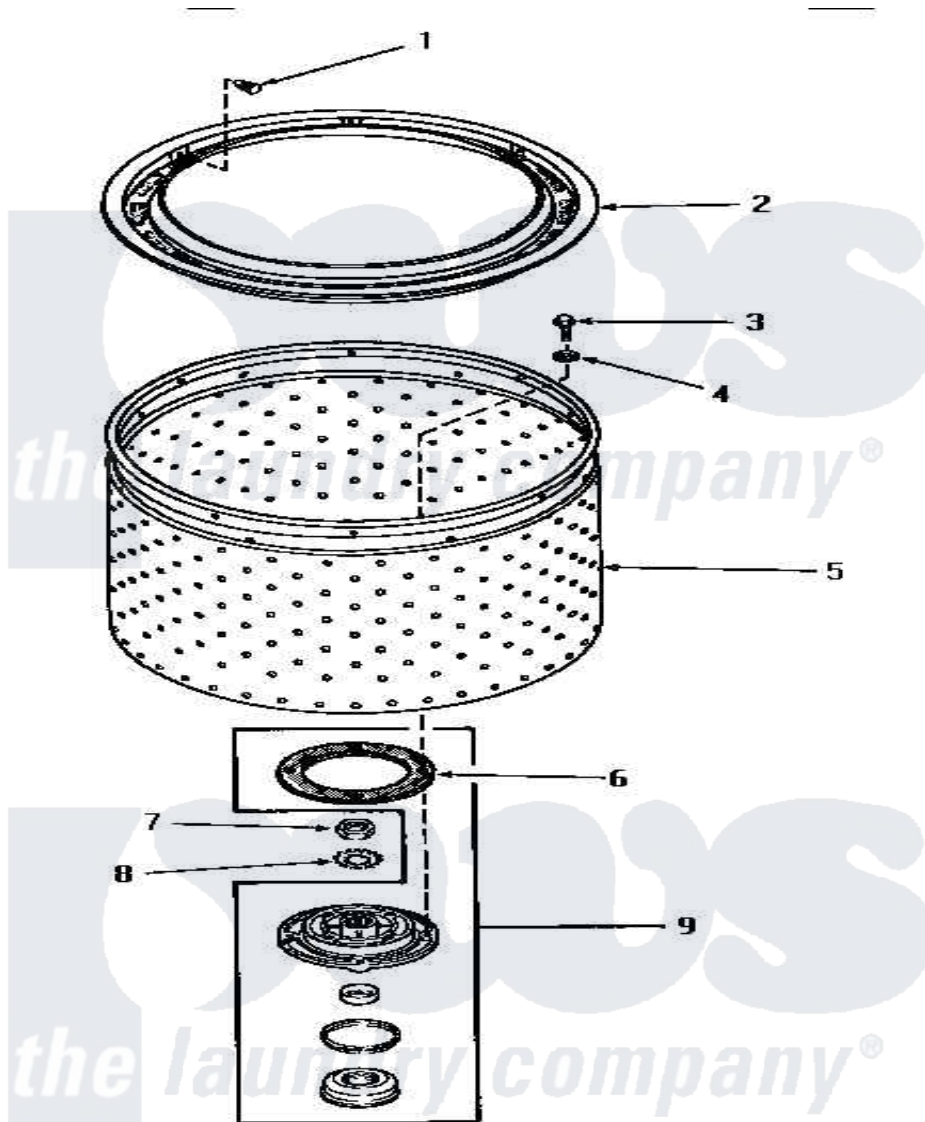

Amana HA2010 11 - LINT FILTER, WASHTUB & HUB

STARTING
F3490045

LINT FILTER, WASHTUB AND HUB

Amana [Residential Amana HA2010 Washer Parts](#) Parts Diagram 11 - LINT FILTER, WASHTUB & HUB
Click on the part number to view part

Item	Original Part Number	Replaced By	Status	Part Description
1	29474			Fastener, Lint Filter
2	27123	33521		Filter Lint/Clothes Guard
3	27202	W10116787		Screw
4	28094			Gasket
5	28138		Not Available	WASHTUB, STAINLESS STEEL
"	29074	39252P		Wash Tub
6	27125	39122		Gasket, Washtub
7	Y29220	40016301		Nut, Lock
8	27163			Lockwasher
9	356P3			Kit, Seal-Washer