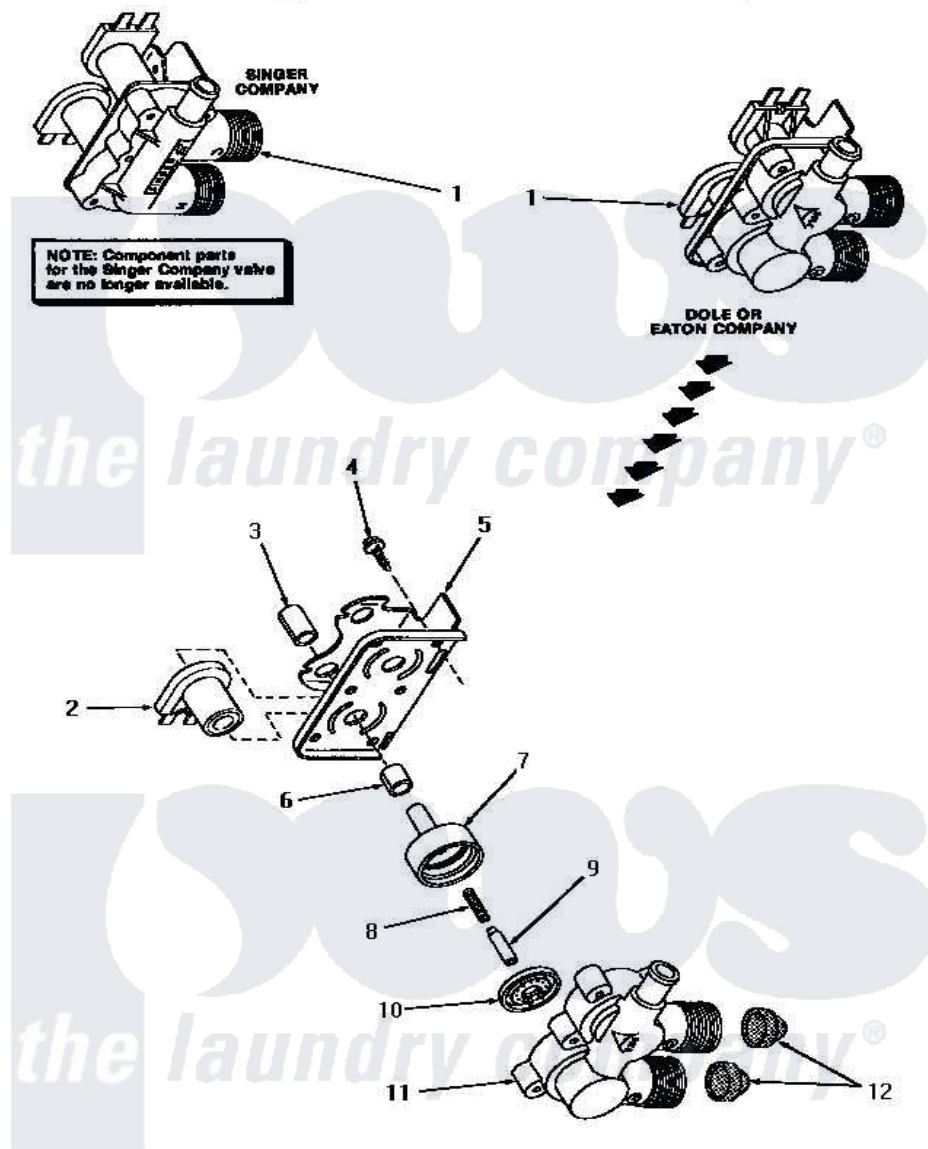

Amana HA2010 12 - MIXING VALVE ASSY

MIXING VALVE ASSEMBLY

Amana [Residential Amana HA2010 Washer Parts](#) Parts Diagram 12 - MIXING VALVE ASSY
 Click on the part number to view part

Item	Original Part Number	Replaced By	Status	Part Description
1	27156	33930		Valve, Mixing
2	24126	33930		Valve, Mixing
3	24128		Not Available	SLEEVE, LONG
4	25817C		Not Available	SCREW
5	Y24158		Not Available	MOUNTING BRACKET
6	24129		Not Available	SLEEVE, SHORT
7	24130			Guide, Armature
8	24131		Not Available	SPRING
9	24132		Not Available	ARMATURE
10	24134		Not Available	DIAPHRAGM
11	Y24159	33930		Valve, Mixing
12	24122	22002960		Strainer, Washer Inlet