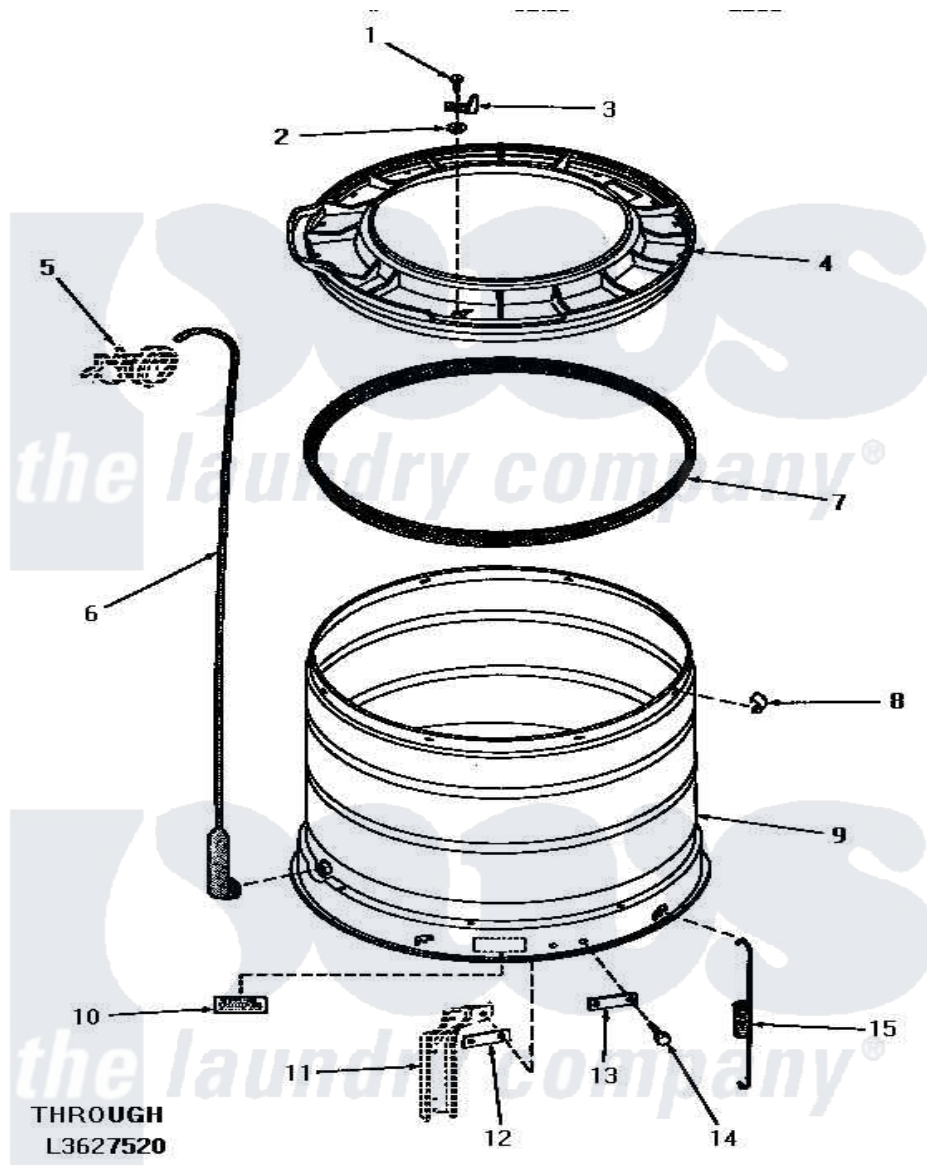

Amana HA2010 15 - OUTER TUB, COVER & PRESSURE HOSE

OUTER TUB, COVER AND PRESSURE HOSE

Amana [Residential Amana HA2010 Washer Parts](#) Parts Diagram 15 - OUTER TUB, COVER & PRESSURE HOSE
 Click on the part number to view part

Item	Original Part Number	Replaced By	Status	Part Description
1	25723	27001200		Screw
2	03815			Lockwasher, No.10 Ext Shk
3	27247			Trigger, Out-Of-Bal Swi
4	27797		Not Available	OUTER TUB COVER
5	Y00000000		Not Available	SEE NOTE PRESSURE SWITCH
6	29076		Not Available	PRESSURE HOSE
7	27184			Gasket, Tub Cover
8	Y27017		Not Available	CLIP, SPRING
9	27219		Not Available	OUTER TUB
10	Y27195		Not Available	STICKER
11	Y00000000		Not Available	SEE NOTE SUPPORT LEG
12	27927			Plate, Leg .032
13	27926			Plate, Leg .063
14	27205	40128701		Screw, 5/16-18 X .50
15	27239			Spring, Leg