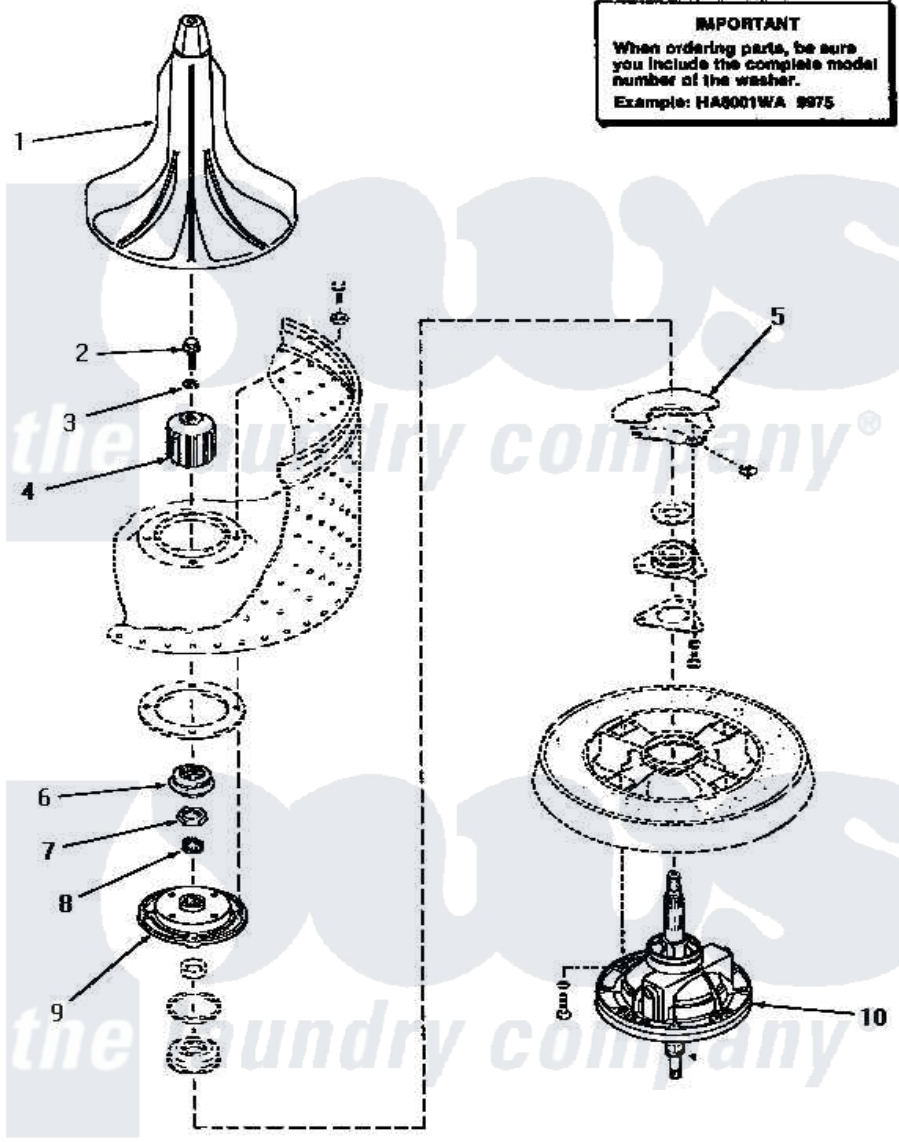

Amana HA2010 20 - SHORT POST DRIVE (ADDITION)

SHORT POST DRIVE

Amana [Residential Amana HA2010 Washer Parts](#) Parts Diagram 20 - SHORT POST DRIVE (ADDITION)
 Click on the part number to view part

Item	Original Part Number	Replaced By	Status	Part Description
1	30855	40000501W		Agitator, Flex Vane
2	30852			Screw, No.8-1/4 X 20 X 3/
3	30853		Not Available	SEAL
4	30071	R9900189		Kit, Drive Bell And Seal
5	Y00000000		Not Available	SEE NOTE OUTER TUB
6	30022		Not Available	ASSY,SEAL-HEAD xREPLACE
7	Y29220	40016301		Nut, Lock
8	29728	40008301		Insert, Spline
9	30034		Not Available	HUB ASSEMBLY
10	30848	33227P		Assembly- Tran
"	33227	33227P		Assembly- Tran