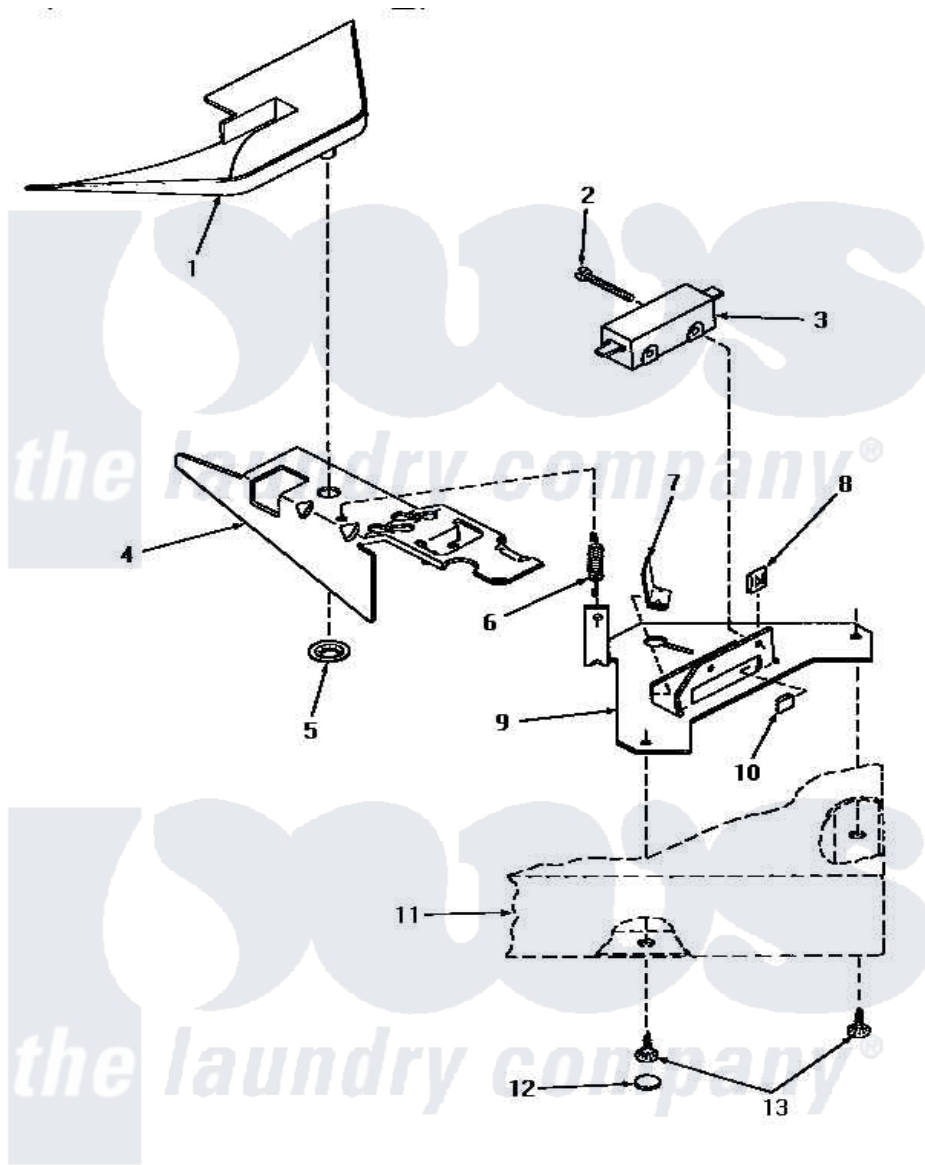

Amana HA2010 21 - SWITCH & BRACKET ASSY

SWITCH AND BRACKET ASSEMBLY

Amana [Residential Amana HA2010 Washer Parts](#) Parts Diagram 21 - SWITCH & BRACKET ASSY
 Click on the part number to view part

Item	Original Part Number	Replaced By	Status	Part Description
1	29042		Not Available	SHIELD,LID SWITCH
2	Q6516		Not Available	SCREW,6-32 X 1 ROUND H
3	27249		Not Available	SWITCH
4	27602			Lever, Out-Of-Bal Switch
5	29043			Nut, Push
6	27603			Spring, Switch Lever
7	Y27837			Clip, Speed-"U" Type
8	27248		Not Available	NUT,SPEED U-TYPE
9	27250		Not Available	BRACKET,OUT-OF-BAL SWI
10	27610			Clip, U
11	Y00000000		Not Available	SEE NOTE CABINET TOP
12	28291		Not Available	WASHER
13	28193			Screw, 8-1/2 Tapping W/