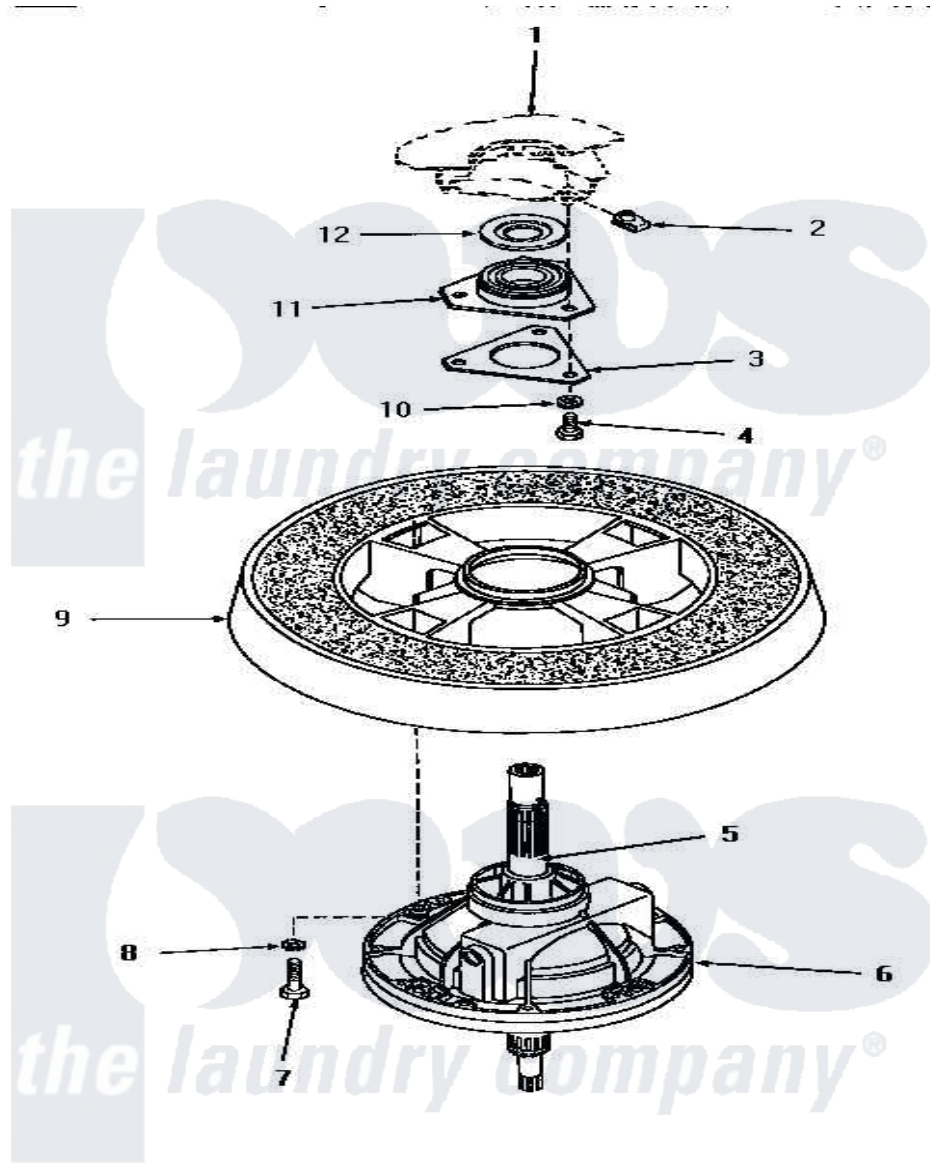

# Amana HA2010 22 - TRANSMISSION ASSY & BALANCE RING

## TRANSMISSION ASSEMBLY AND BALANCE RING

Amana [Residential Amana HA2010 Washer Parts](#) Parts Diagram 22 - TRANSMISSION ASSY & BALANCE RING  
 Click on the part number to view part

Item	Original Part Number	Replaced By	Status	Part Description
1	Y00000000		Not Available	SEE NOTE OUTER TUB
2	<a href="#">27222</a>			Nut, Retainer 5/16-18
3	27166		Not Available	WASHER,BEARING HOUSING
4	01355		Not Available	SCREW
5	<a href="#">27604P</a>			Never-Seeze 1 Oz Tube
6	30946		Not Available	TRANSMISSION ASSEMBLY
7	27200		Not Available	CAP SCREW
8	<a href="#">02431</a>			Lockwasher, 1/4 Ext Shk
9	Y29117		Not Available	ASSY,BALANCE RING-COMPL
10	<a href="#">04366</a>			Lockwasher, 5/16intshkp
11	27182	<a href="#">40004201P</a>		Main Bearing Assembly
12	<a href="#">27187</a>			Flinger