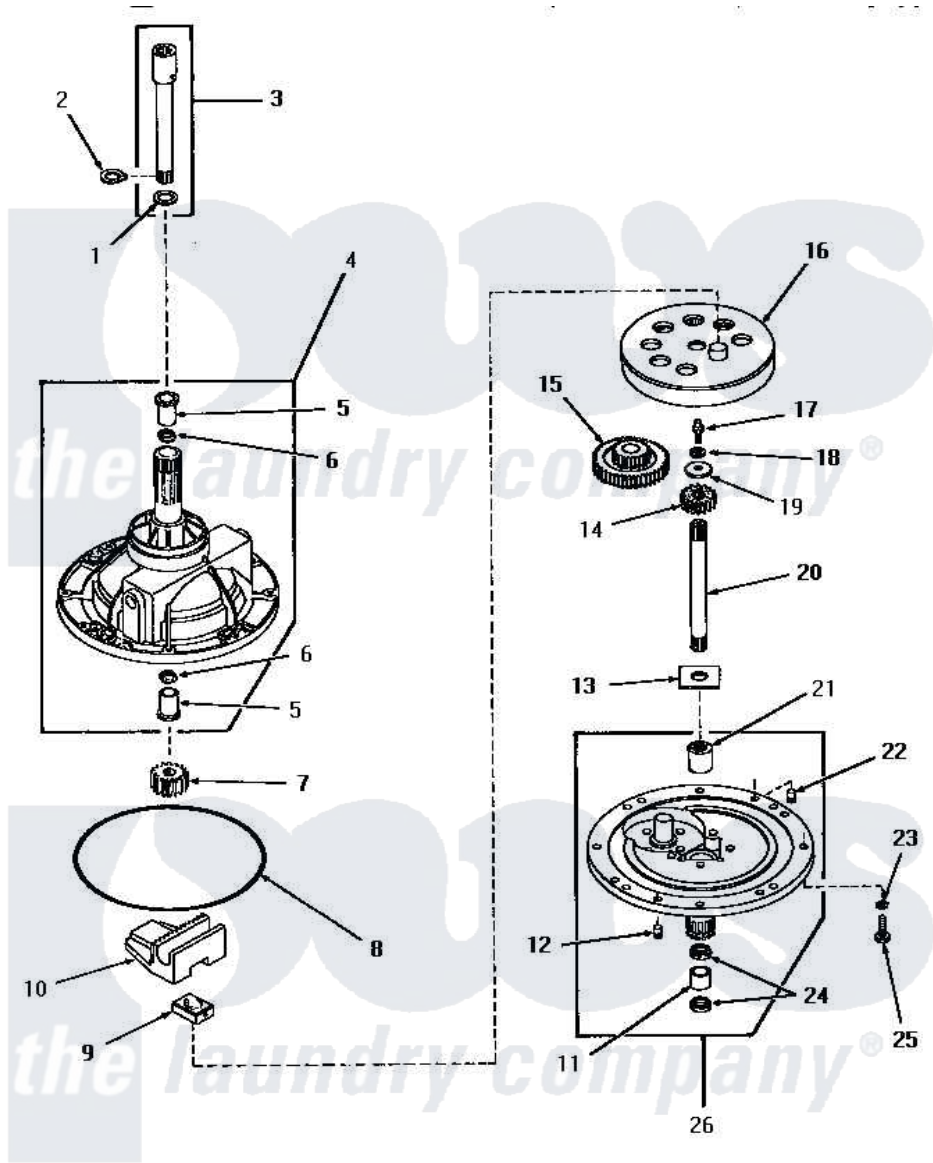

Amana HA2410 01 - 28430 TRANSMISSION ASSY COMPONENTS

COMPONENTS FOR 28430 TRANSMISSION ASSEMBLY

Amana [Residential Amana HA2410 Washer Parts](#) Parts Diagram 01 - 28430 TRANSMISSION ASSY COMPONENTS
 Click on the part number to view part

Item	Original Part Number	Replaced By	Status	Part Description
1	Y00000000		Not Available	SEE NOTE SHIM WASHER -- (SEE NOTE)
2	27197			Ring, Retaining
3	368P3			Kit, Coupling And Shaft
4	27191		Not Available	TRANSMISSION CASE ASSEMBLY
"	28435		Not Available	TRANSMISSION CASE ASSEMBLY
5	27021		Not Available	BEARING
6	Y28114	40042701		Seal- Oil
7	27003			Pinion, Agitator
8	27028			Gasket, Transmission Re
"	28434P		Not Available	LOCTITE
9	26493			Slide
10	Y27001	Y31526		Rack
11	27022			Bearing
12	27172			Pin, Dowel

13	27016		Washer
14	29156		Pinion, Input
15	27002		Gear, Reduction
16	26577		Assembly, Gear And Stud
17	27030	Not Available	SCREW, 1/4-20 SPECIAL
18	21456		Lockwasher, 1/4 Intshkp
19	26509	40041501	Washer
20	27081	27081P	Shaft Input Package
21	27026	Not Available	COVER TRANSMISSION
22	27172		Pin, Dowel
23	02431		Lockwasher, 1/4 Ext Shk
24	Y28114	40042701	Seal- Oil
25	20253		Screw, Cap-1/4-20 X 1"
26	27192	Not Available	TRANSMISSION COVER ASSEMBLY
NI	27243	27243P	Oil, CW Transmission F-