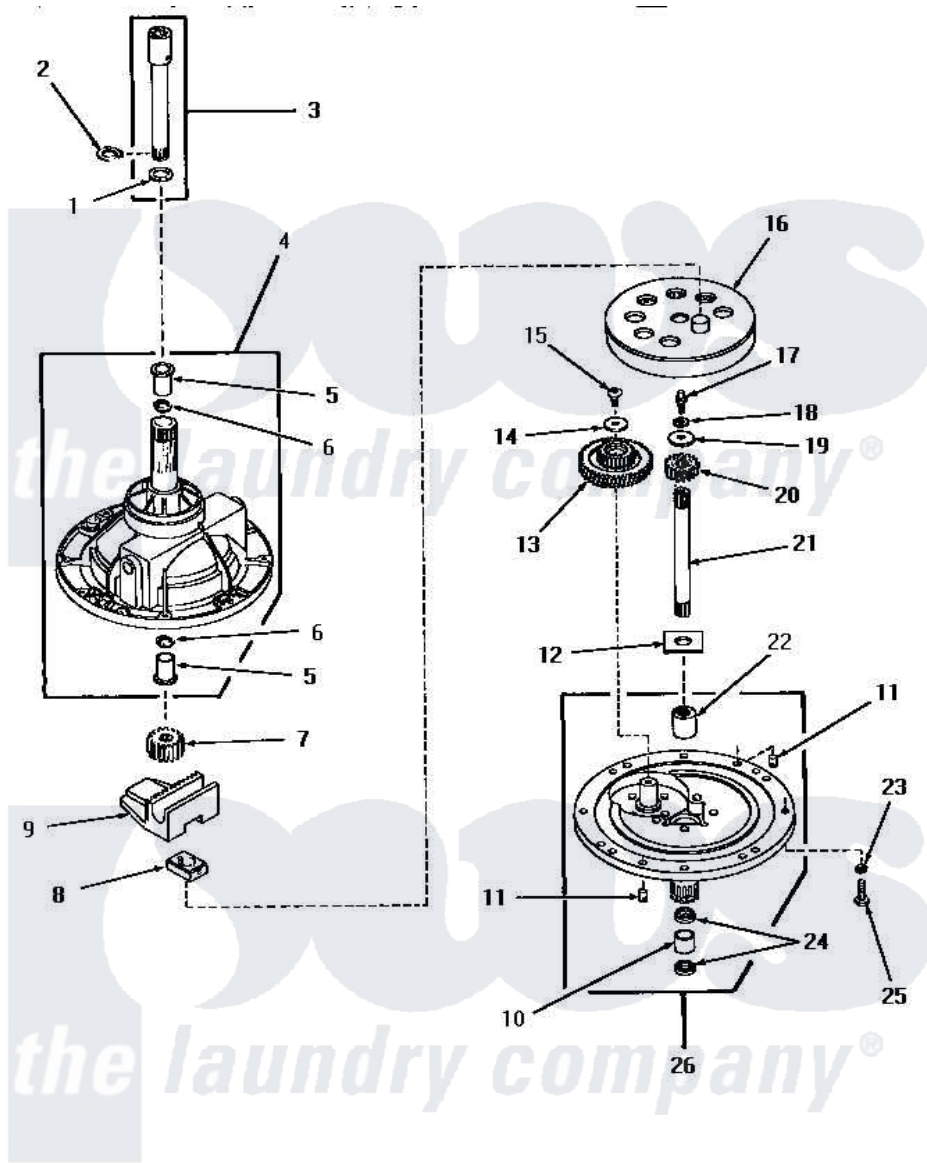

Amana HA2410 02 - 30123 & 30946 TRANSMISSION ASSY COMPNT

COMPONENTS FOR 30123 and 30946 TRANSMISSION ASSEMBLIES

Amana [Residential Amana HA2410 Washer Parts](#) Parts Diagram 02 - 30123 & 30946 TRANSMISSION ASSY COMPNT
 Click on the part number to view part

Item	Original Part Number	Replaced By	Status	Part Description
1	Y00000000		Not Available	SEE NOTE SHIM WASHER -- (SEE NOTE)
2	27197			Ring, Retaining
3	368P3			Kit, Coupling And Shaft
4	28435		Not Available	TRANSMISSION CASE ASSEMBLY
5	27021		Not Available	BEARING
6	Y28114	40042701		Seal- Oil
7	27003			Pinion, Agitator
8	26493			Slide
9	Y27001	Y31526		Rack
10	27022			Bearing
11	27172			Pin, Dowel
12	27016			Washer
13	29161			Gear, Reduction
14	29260		Not Available	WASHER
15	29273			Screw, 1/4-20 X 3/8

16	26577		Assembly, Gear And Stud
17	27030	Not Available	SCREW, 1/4-20 SPECIAL
18	21456		Lockwasher, 1/4 Intshkp
19	26509	40041501	Washer
20	Y29160		Pinion, Drive
21	27081	27081P	Shaft Input Package
22	30893	WR2X4924	Shim
23	02431		Lockwasher, 1/4 Ext Shk
24	Y28114	40042701	Seal- Oil
25	20253		Screw, Cap-1/4-20 X 1"
26	30945	Not Available	ASSY, TRANSMISSION COVExREPLACE
NI	27243	27243P	Oil, CW Transmission F-
"	28434P	Not Available	LOCTITE