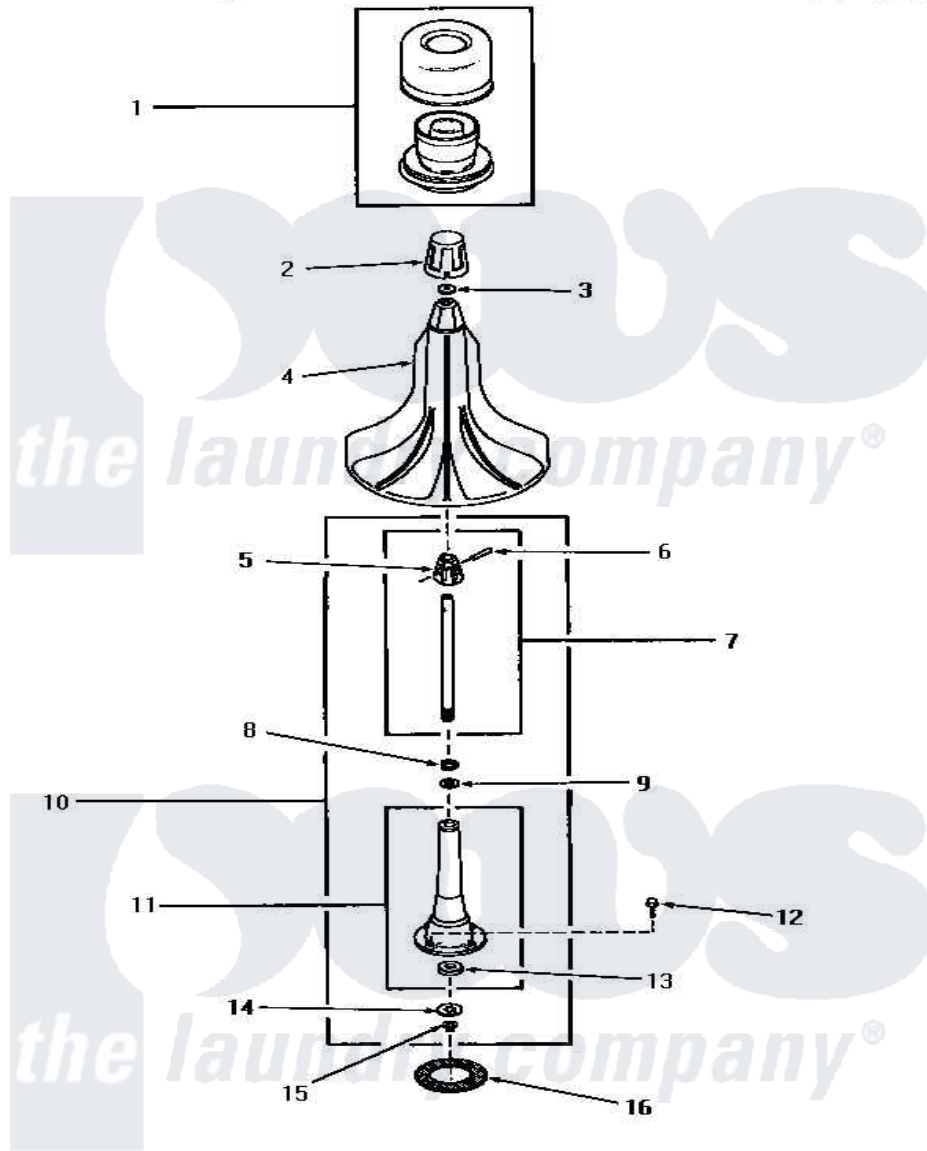

Amana HA2410 03 - AGITATOR & POST

AGITATOR AND POST

Amana [Residential Amana HA2410 Washer Parts](#) Parts Diagram 03 - AGITATOR & POST

[Click on the part number to view part](#)

Item	Original Part Number	Replaced By	Status	Part Description
1	27707		Not Available	ASSY,DISPENSER-FABRIC
2	27138		Not Available	ASSY,AGITATOR CAP
3	27189			Washer, Agitator Cap
4	27120		Not Available	ASSY,AGITATOR
5	27174		Not Available	DRIVE BLOCK
6	20243			Pin, Taper
7	28091			Assembly, Agitator Shaftanddr
8	20057	222T017P01		Washer FIB 21/32 ID X 1156 OD X 1/8
9	04704			Washer, .630idx1.125odx
10	28934		Not Available	AGITATOR POST ASSEMBLY
11	28933		Not Available	AGITATOR POST
12	27202	W10116787		Screw
13	10429		Not Available	WASHER,THRUST
14	27164			Washer, Spline
15	27197			Ring, Retaining