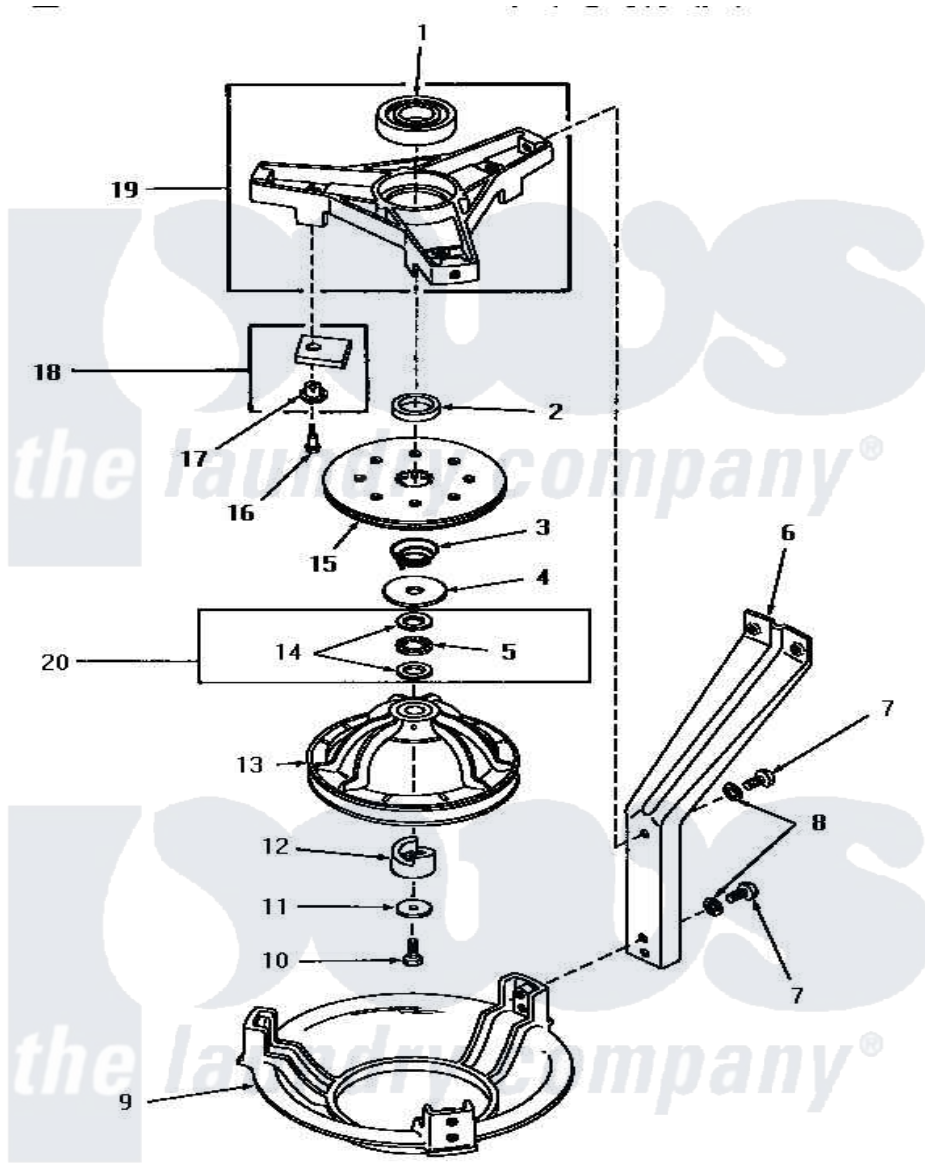

# Amana HA2410 04 - BRG HSG/BRAKE/PULLEY & PIVOT DOME

## BEARING HOUSING, BRAKE, PULLEY AND PIVOT DOME

Amana [Residential Amana HA2410 Washer Parts](#) Parts Diagram 04 - BRG HSG/BRAKE/PULLEY & PIVOT DOME  
 Click on the part number to view part

Item	Original Part Number	Replaced By	Status	Part Description
1	28944	<a href="#">40004001</a>		Bearing, Main
2	<a href="#">27176</a>			Spacer
3	27014	<a href="#">33435</a>		Spring, Conical
4	27015	<a href="#">40063201</a>		Washer, Flat
5	27025		Not Available	BEARING,NEEDLE THRUST
6	<a href="#">27090</a>			Leg, Support
7	30016	<a href="#">40128701</a>		Screw, 5/16-18 X .50
8	<a href="#">04366</a>			Lockwasher, 5/16intshkp
9	27124		Not Available	DOME,PIVOT
10	27220	<a href="#">40063401</a>		Screw, 1/4-20 x 5/8 Hex
11	26509	<a href="#">40041501</a>		Washer
12	<a href="#">27018</a>			Helix
13	30260	<a href="#">34232P</a>		Kit-Pulley
"	27111	<a href="#">34232P</a>		Kit-Pulley
14	27024		Not Available	NO LONGER AVAILABLE
15	26556	<a href="#">R9900474</a>		Brake Assembly

16	<a href="#">26547</a>		Screw, 10-24 Shoulder
17	<a href="#">29993</a>		Sleeve, Anti-Rotation
18	348P3	<a href="#">R9900543</a>	Pad-Brake
19	28913	<a href="#">35746</a>	AssembLy, Bearing Housing-L
20	Y0000000	Not Available	SEE NOTE BEARING RACE AND NEEDLE BEARING -- (USED THROUGH SERIAL NO.4U029469)