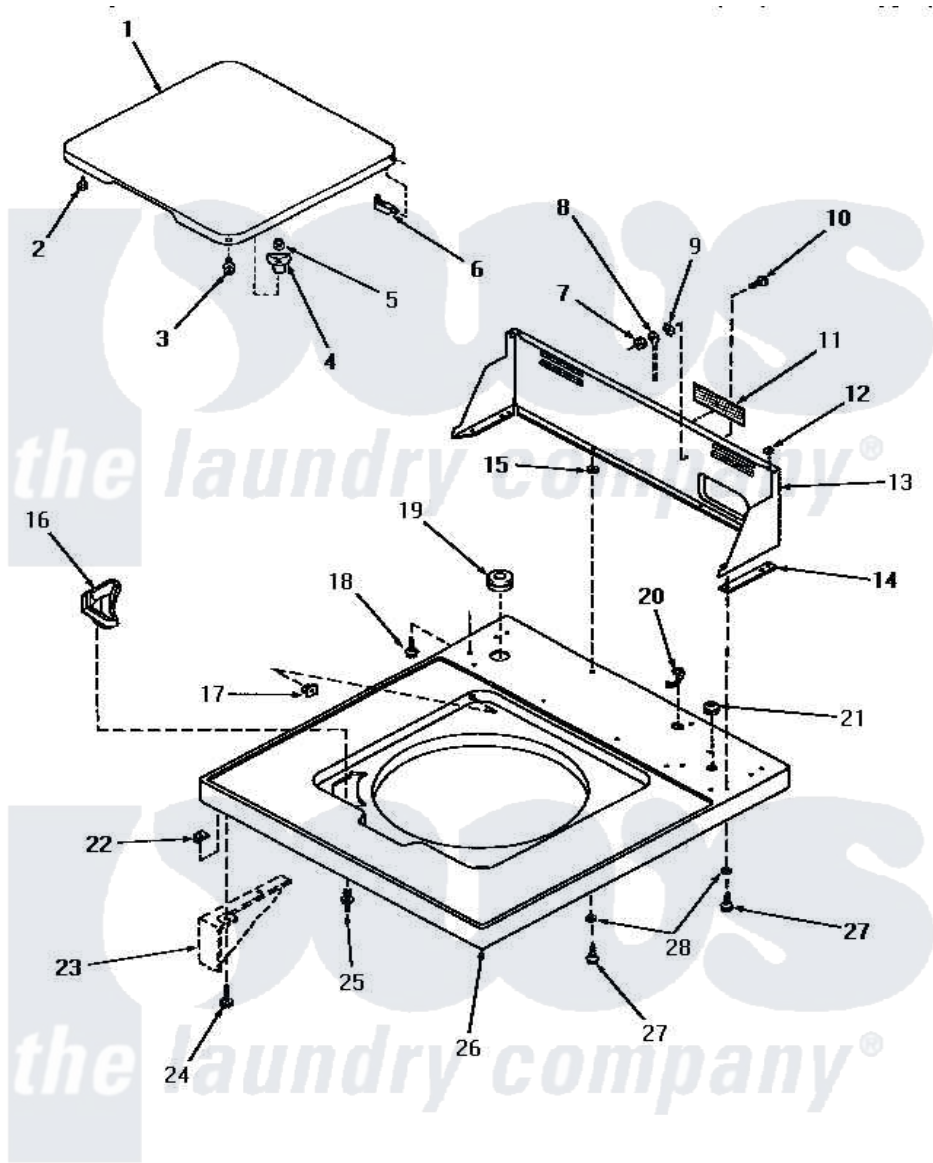

Amana HA2410 05 - CABINET TOP, LOADING DOOR & CONTROL HOOD

CABINET TOP, LOADING DOOR AND CONTROL HOOD

Amana [Residential Amana HA2410 Washer Parts](#) Parts Diagram 05 - CABINET TOP, LOADING DOOR & CONTROL HOOD

[Click on the part number to view part](#)

Item	Original Part Number	Replaced By	Status	Part Description
"	NOTE:		Not Available	SIPHON BREAK KIT MUST BE INSTALLED IN DRAIN HOSE IF THE DRAIN RECEPTACLE IS LOWER THAN THE CABINET TOP OF THE WASHER.
1	27665W		Not Available	LOADING DOOR, WHITE
"	27665A		Not Available	ASSY, LID
"	27665K		Not Available	LOADING DOOR, COFFEE
"	27665H		Not Available	LOADING DOOR, HARVEST GOLD
"	27665L		Not Available	LOADING DOOR, ALMOND
2	21685	40038001		Bumper
3	27203		Not Available	ASSY,SCREW & WASHER
4	27149			Catch, Lid Switch
5	21752			Nut, 8-32 Hex Brilock
6	27626		Not Available	HINGE,HIDDEN
7	03673		Not Available	NUT

8	Y00000000	Not Available	SEE NOTE GROUND WIRE
9	03815		Lockwasher, No.10 Ext Shk
10	20267		Screw, 10-24 X 3/8 Round
11	24903	Not Available	STICKER,DISCONNECT POW
12	24522		Nut, Speed-8ab-18 C1995
13	29551W	Not Available	CONTROL HOOD, WHITE
"	29551L	Not Available	CONTROL HOOD, ALMOND
"	29551A	Not Available	CONTROL HOOD, AVOCADO
"	29551H	Not Available	HOOD,CONTROL-DOMESTIC
"	29551K	Not Available	CONTROL HOOD, COFFEE
14	23028	Not Available	GASKET,CONTROL BOX END
15	23425	Not Available	WASHER,7/32IDX7/16ODX.
16	27121	Not Available	DISPENSER,BLEACH
17	27625		Bushing
18	56392	Not Available	SCREW,8-18 X 3/8 TAPPI
19	20118	Not Available	GROMMET,1982 INV
20	21903	211881	Grommet, Cord Part Not Used-Gas Models Only
21	22299	Not Available	GROMMET
22	20249	36020	Nut-10-24
23	Y00000000	Not Available	SEE NOTE CABINET
24	23008		Screw, 10-24 X 3/4 Sems
25	56534		Barrel, Support
26	27662L	Not Available	ASSY, TOP-DOMESTIC xREPLACE
"	27662H	Not Available	ASSY, TOP-DOMESTIC
"	27662K	Not Available	CABINET TOP, COFFEE
"	27662W	Not Available	CABINET TOP, WHITE
27	23962	W10116760	Screw
28	20493		Washer, 11/64 ID x 3/8 OD