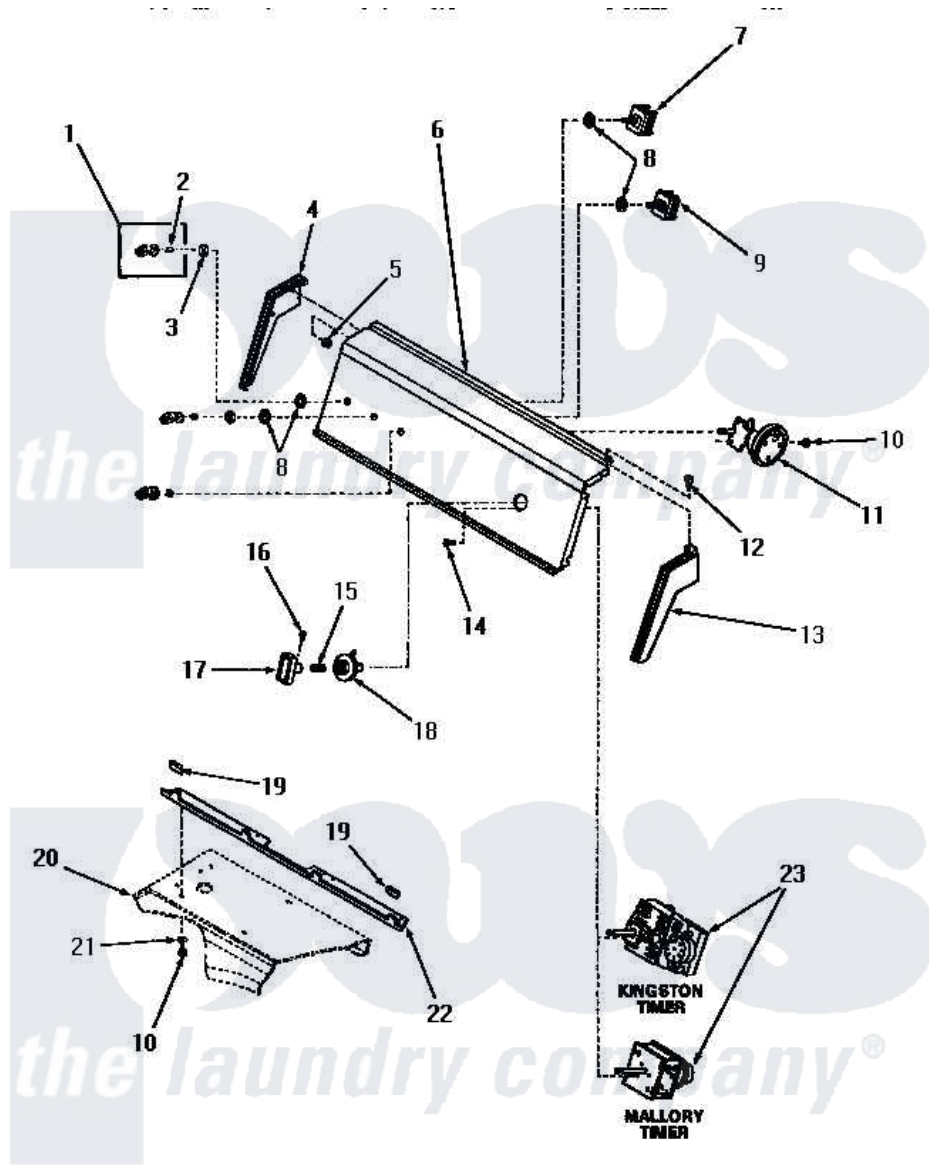

Amana HA2410 06 - CONTROL PANEL & CONTROLS

CONTROL PANEL AND CONTROLS

Amana [Residential Amana HA2410 Washer Parts](#) Parts Diagram 06 - CONTROL PANEL & CONTROLS
 Click on the part number to view part

Item	Original Part Number	Replaced By	Status	Part Description
"	NOTE:		Not Available	1. IF DRAIN HOSE MUST BE SHORTENED, CUT HOSE BETWEEN MOLDED END AND MOLDED ELBOW. USE ONE NO. 25863 HOSE COUPLING TO SPLICE HOSE.
1	27376		Not Available	No Longer Available
2	10519		Not Available	RETAINER
3	57584		Not Available	NUT
4	25124		Not Available	CONTROL HOOD END, LEFT
5	25126	5303284616		Clip
6	27680			Panel, Control
7	21300		Not Available	SWITCH,TEMPERATURE
8	91176			Lockwasher, 3/8 Intshkp
9	21302			Switch, Motor-2SP
10	23962	W10116760		Screw
11	27778			Switch, Pressure
12	25232		Not Available	SCREW,8AB-18X7/8 OVAL

13	25123	Not Available	CONTROL HOOD END, RIGHT
14	70212		Screw, 8-32 X 5/32 RD H
15	26319		Spring
16	26318		Screw, 8-32 X 1/4 Set S
17	27382	Not Available	TIMER KNOB
18	28287	Not Available	TIMER KNOB INDICATOR
19	24859	Not Available	SLEEVE,SUPPORT ANGLE
20	Y00000000	Not Available	SEE NOTE CABINET TOP
21	20493		Washer, 11/64 ID x 3/8 OD
22	23360	Not Available	ANGLE
23	27694		Xtimer