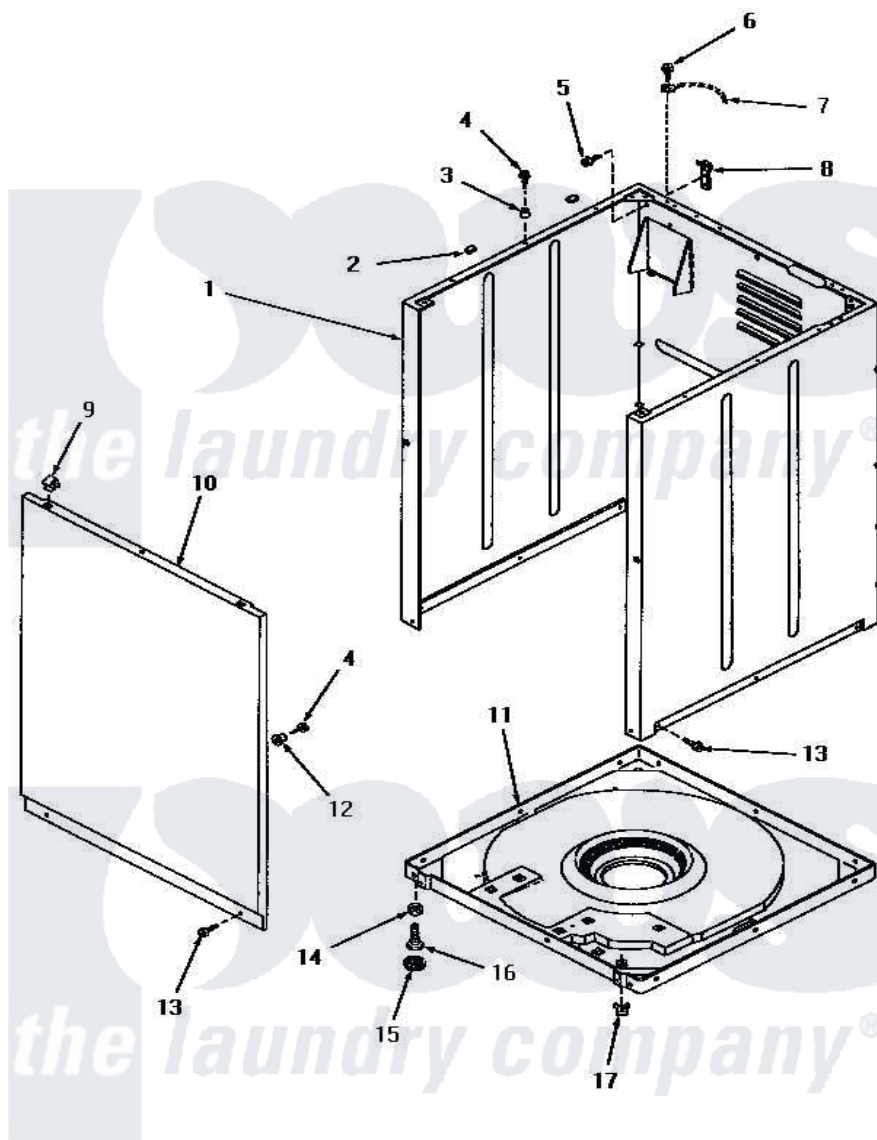

Amana HA2410 07 - FRONT PANEL, CABINET & BASE

FRONT PANEL, CABINET AND BASE

Amana [Residential Amana HA2410 Washer Parts](#) Parts Diagram 07 - FRONT PANEL, CABINET & BASE
 Click on the part number to view part

Item	Original Part Number	Replaced By	Status	Part Description
1	27092W		Not Available	CABINET, WHITE
"	27092L	38612LP		Kit Service Cabinet
"	29168W	38612WP		Kit-Servic
"	29168A		Not Available	CABINET, AVOCADO
"	27092A		Not Available	CABINET, AVOCADO
"	29168L		Not Available	CABINET, ALMOND
"	29168H		Not Available	CABINET, HARVEST GOLD
"	27092K		Not Available	CABINET, COFFEE
"	29168K		Not Available	CABINET, COFFEE
"	27092H		Not Available	CABINET, HARVEST GOLD
2	Y56128			Pad, Bumper
3	56079	505187		Locator, Panel
4	56086	Y014874		Screw, Idler Arm And Sleeve
5	51780	3390631		Screw, 10-16 X 3/8
6	56392		Not Available	SCREW,8-18 X 3/8 TAPPI
7	Y00000000		Not Available	SEE NOTE GROUND WIRE, GREEN

8	Y27103		Hinge, Hold-Down Lug
9	28835	22001650	Fastener, Spring
10	27072A		Not Available
"	27072K		Not Available
"	27072H		Not Available
"	27072L	32708LP	Panel, Front
"	27072W		Not Available
11	29757		Not Available
12	28102		Locator, Panel
13	27196	27001200	Screw
14	Y21899	40038101	Nut, Leg
15	21749	40016001	Foot, Rubber
16	20409	22003428	Leg, Adjustable
17	28837		Not Available
NI	26594P		Grease, Silicone - 2 Oz Tube