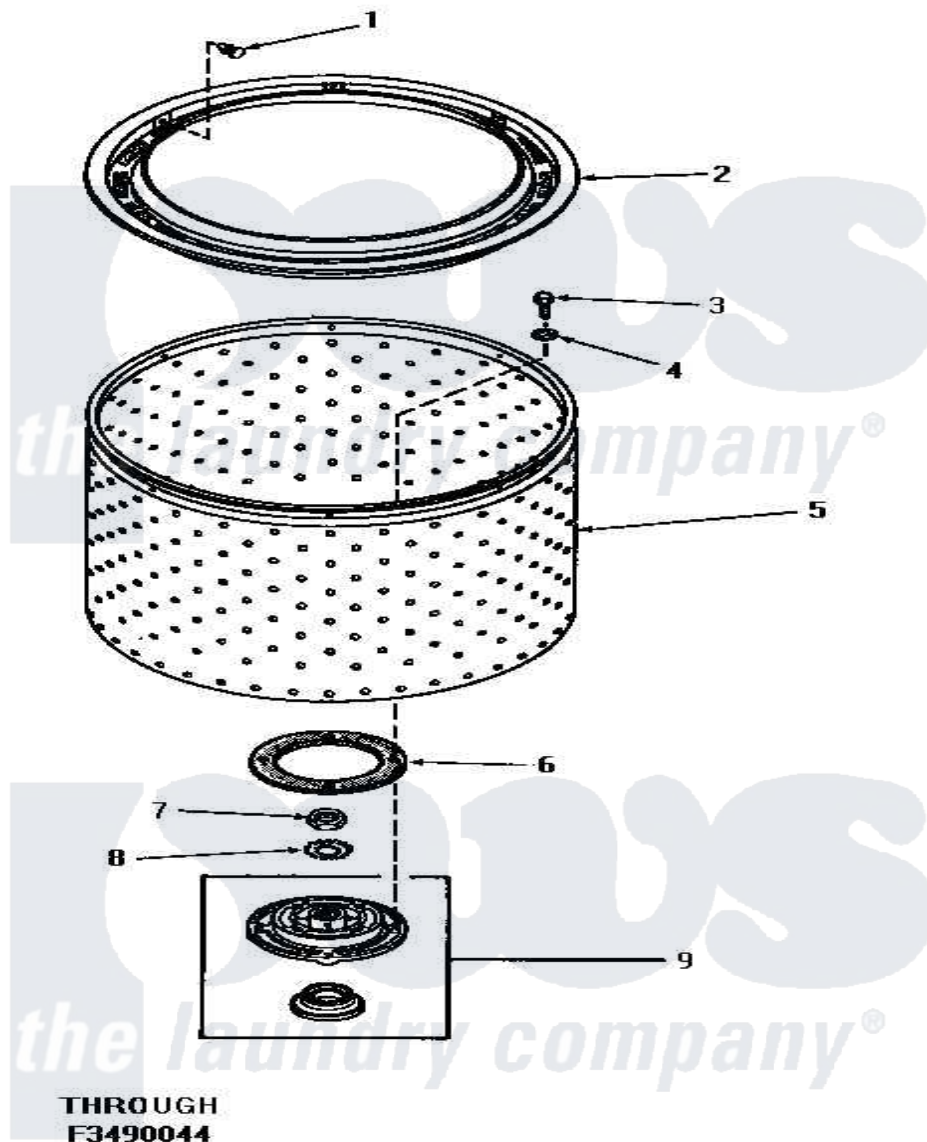

Amana HA2410 10 - LINT FILTER, WASHTUB & HUB

LINT FILTER, WASHTUB AND HUB

Amana [Residential Amana HA2410 Washer Parts](#) Parts Diagram 10 - LINT FILTER, WASHTUB & HUB
 Click on the part number to view part

Item	Original Part Number	Replaced By	Status	Part Description
1	29474			Fastener, Lint Filter
2	27123	33521		Filter Lint/Clothes Guard
3	27202	W10116787		Screw
4	28094			Gasket
5	27074			Motor
"	27073		Not Available	WASHTUB, PORCELAIN
6	27125	39122		Gasket, Washtub
7	Y29220	40016301		Nut, Lock
8	27163			Lockwasher
9	28780	356P3		Kit, Seal-Washer