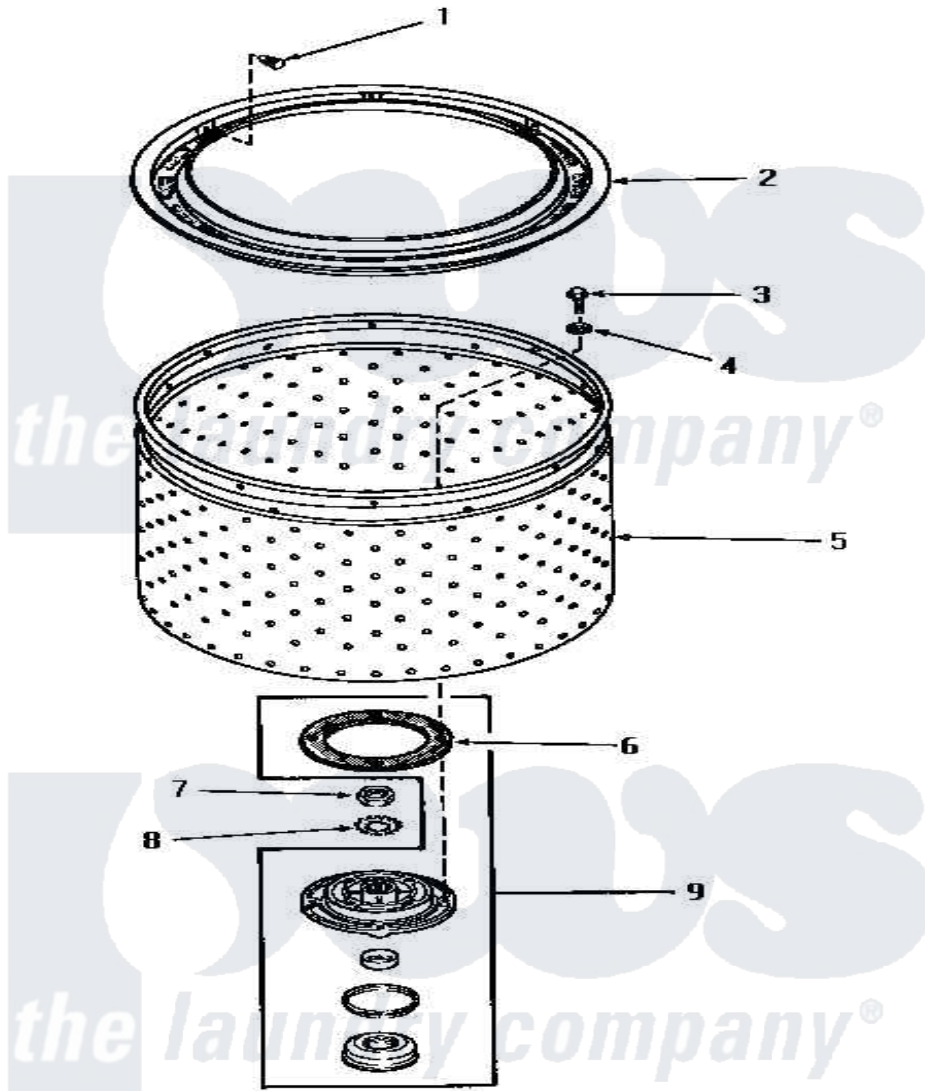

Amana HA2410 11 - LINT FILTER, WASHTUB & HUB

STARTING
F3490045

LINT FILTER, WASHTUB AND HUB

Amana Residential Amana HA2410 Washer Parts Parts Diagram 11 - LINT FILTER, WASHTUB & HUB
Click on the part number to view part

Item	Original Part Number	Replaced By	Status	Part Description
1	29474			Fastener, Lint Filter
2	27123	33521		Filter Lint/Clothes Guard
3	27202	W10116787		Screw
4	28094			Gasket
5	28138		Not Available	WASHTUB, STAINLESS STEEL
"	29074	39252P		Wash Tub
6	27125	39122		Gasket, Washtub
7	Y29220	40016301		Nut, Lock
8	27163			Lockwasher
9	356P3			Kit, Seal-Washer