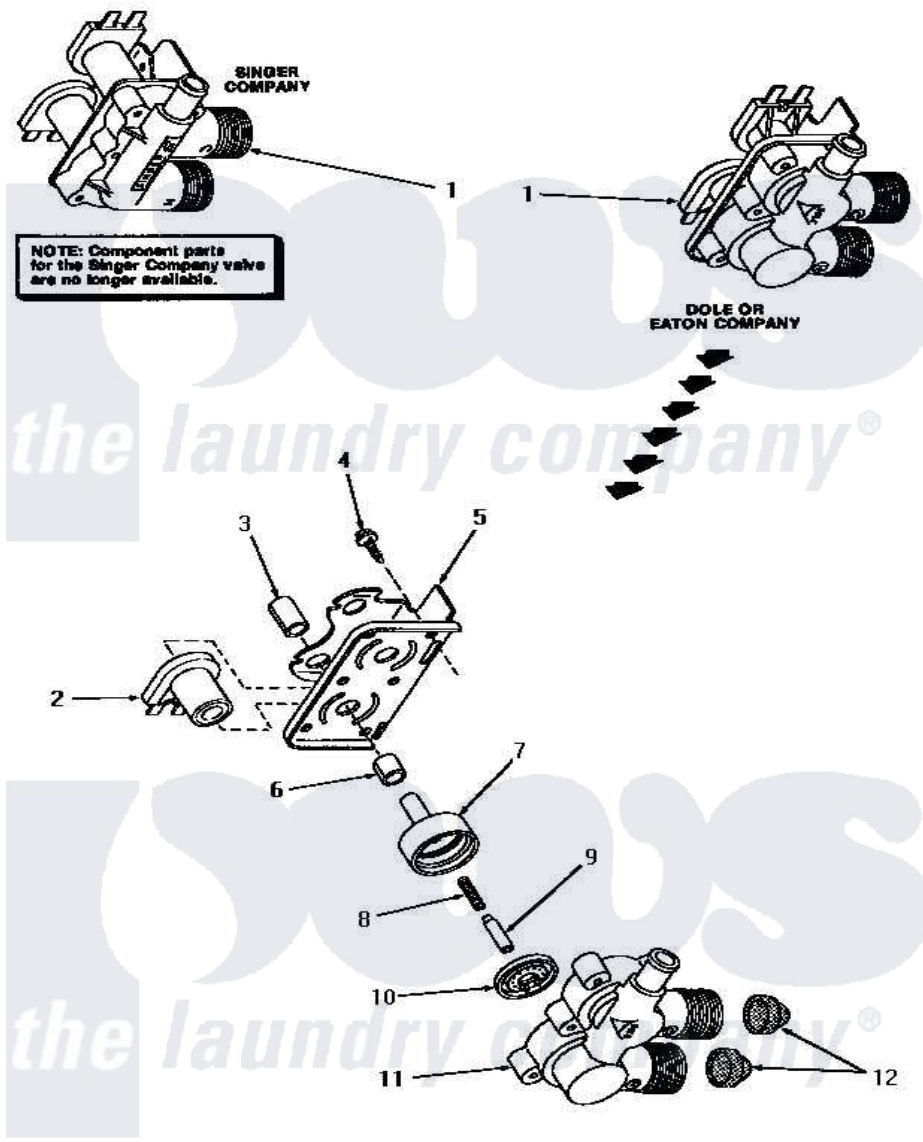

# Amana HA2410 12 - MIXING VALVE ASSY

## MIXING VALVE ASSEMBLY

Amana [Residential Amana HA2410 Washer Parts](#) Parts Diagram 12 - MIXING VALVE ASSY  
 Click on the part number to view part

Item	Original Part Number	Replaced By	Status	Part Description
1	27156	<a href="#">33930</a>		Valve, Mixing
2	24126	<a href="#">33930</a>		Valve, Mixing
3	24128		Not Available	SLEEVE, LONG
4	25817C		Not Available	SCREW
5	Y24158		Not Available	MOUNTING BRACKET
6	24129		Not Available	SLEEVE, SHORT
7	<a href="#">24130</a>			Guide, Armature
8	24131		Not Available	SPRING
9	24132		Not Available	ARMATURE
10	24134		Not Available	DIAPHRAGM
11	Y24159	<a href="#">33930</a>		Valve, Mixing
12	24122	<a href="#">22002960</a>		Strainer, Washer Inlet