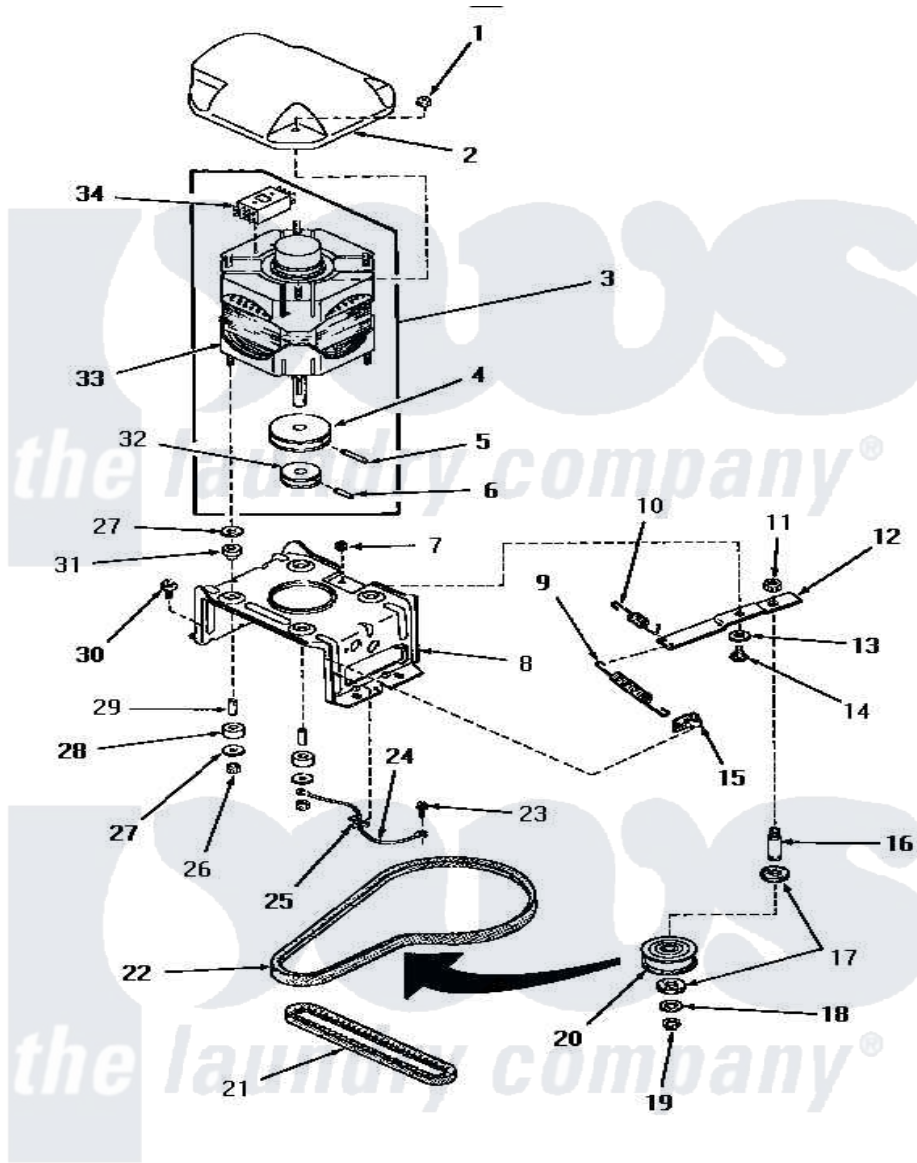

Amana HA2410 14 - MOTOR, MTG BRACKET, BELTS & IDLER ASSY

MOTOR, MOUNTING BRACKET, BELTS AND IDLER ASSEMBLY
(starting with Serial No. C3486774)

Amana [Residential Amana HA2410 Washer Parts](#) Parts Diagram 14 - MOTOR, MTG BRACKET, BELTS & IDLER ASSY
Click on the part number to view part

Item	Original Part Number	Replaced By	Status	Part Description
1	27201			Locknut
2	27136			Shield, Motor
3	27179	27179P		Motor-Drve
4	27171		Not Available	PULLEY,MOTOR
5	23750			Pin, Roll
6	10416			Pin, Roll
7	52566	27001225		Nut, Jam Mid Lock 1/4-20
8	28791			Bracket, Motor Mount
9	28807	37366		Spring, Idler
10	30620		Not Available	SPRING,IDLER LEVER HEL
11	28803	2221070		Clamp, Nylon
12	31054	40041002		Lever, Idler
13	81392	40054701		Washer
14	27229	40038901		Screw, 1/4-20
15	28849			Clip, Spring
16	28802			Shaft, Idler

17	Y29443		Washer, Felt
18	52549		Washer, 501 ID X3/4 Odx
19	23748		Ring, Retaining
20	28800	Not Available	WHEEL, IDLER
21	27155		Belt, Pump
22	28808		Belt, Agitate And Spin
23	26592	Not Available	HEX HEAD SCREW
24	Y00000000	Not Available	SEE NOTE GROUND WIRE, GREEN
25	Y00161	B5733302	Clip, Ground
26	23604		Nut, Hex 10-32 Lock
27	03888	Not Available	WASHER
28	01953	Not Available	WASHER, LOWER MOTOR MOU
29	27181	Not Available	SPACER, MOTOR
30	27157		Screw, 10-24 X 5/8 Spec
31	01952A		Mounting, Rubber
32	Y27104	Not Available	PULLEY, MOTOR
33	27772	27179P	Motor-Drve
"	30895	27179P	Motor-Drve
34	24139	Not Available	SWITCH, MOTOR
"	24140	Not Available	SWITCH, MOTOR
"	30895A	30895AP	Switch Motor-W/Instr
"	30897A	30897AP	Switch- MO
"	24142	Not Available	SWITCH, MOTOR
"	Y24149		Switch, Motor
NI	20605	Not Available	LUBE, HI TEMPERATURE-56
"	258P3	Not Available	KIT, CAPACITOR