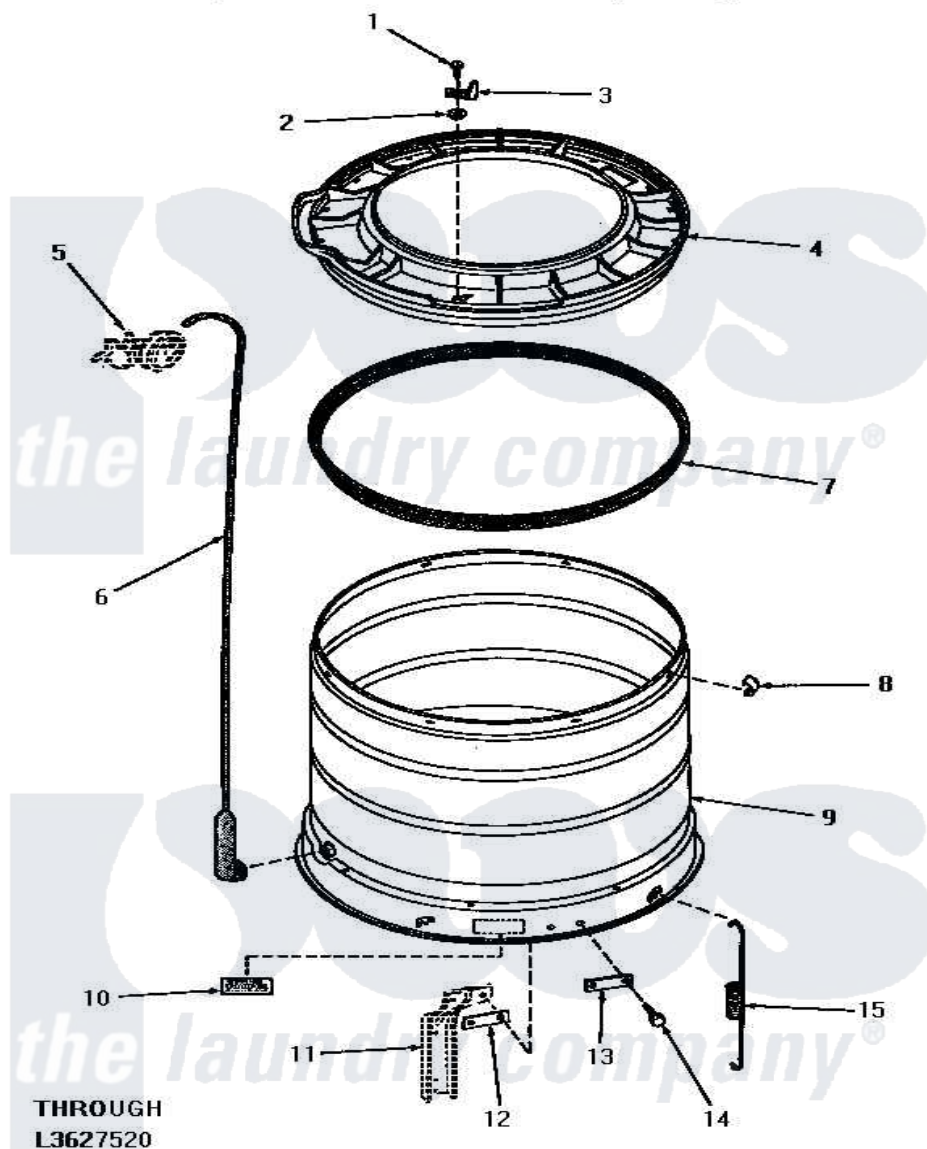

Amana HA2410 15 - OUTER TUB, COVER & PRESSURE HOSE

OUTER TUB, COVER AND PRESSURE HOSE

Amana [Residential Amana HA2410 Washer Parts](#) Parts Diagram 15 - OUTER TUB, COVER & PRESSURE HOSE
 Click on the part number to view part

Item	Original Part Number	Replaced By	Status	Part Description
1	25723	27001200		Screw
2	03815			Lockwasher, No.10 Ext Shk
3	27247			Trigger, Out-Of-Bal Swi
4	27137	31153		Cover Outer Tub
5	Y00000000		Not Available	SEE NOTE PRESSURE SWITCH
6	29077		Not Available	ASSY,PRESSURE FILL HOSxREPLACE
7	27184			Gasket, Tub Cover
8	Y27017		Not Available	CLIP,SPRING
9	27071		Not Available	OUTER TUB
10	Y27195		Not Available	STICKER
11	Y00000000		Not Available	SEE NOTE SUPPORT LEG
12	27927			Plate, Leg .032
13	27926			Plate, Leg .063
14	27205	40128701		Screw, 5/16-18 X .50
15	27239			Spring, Leg