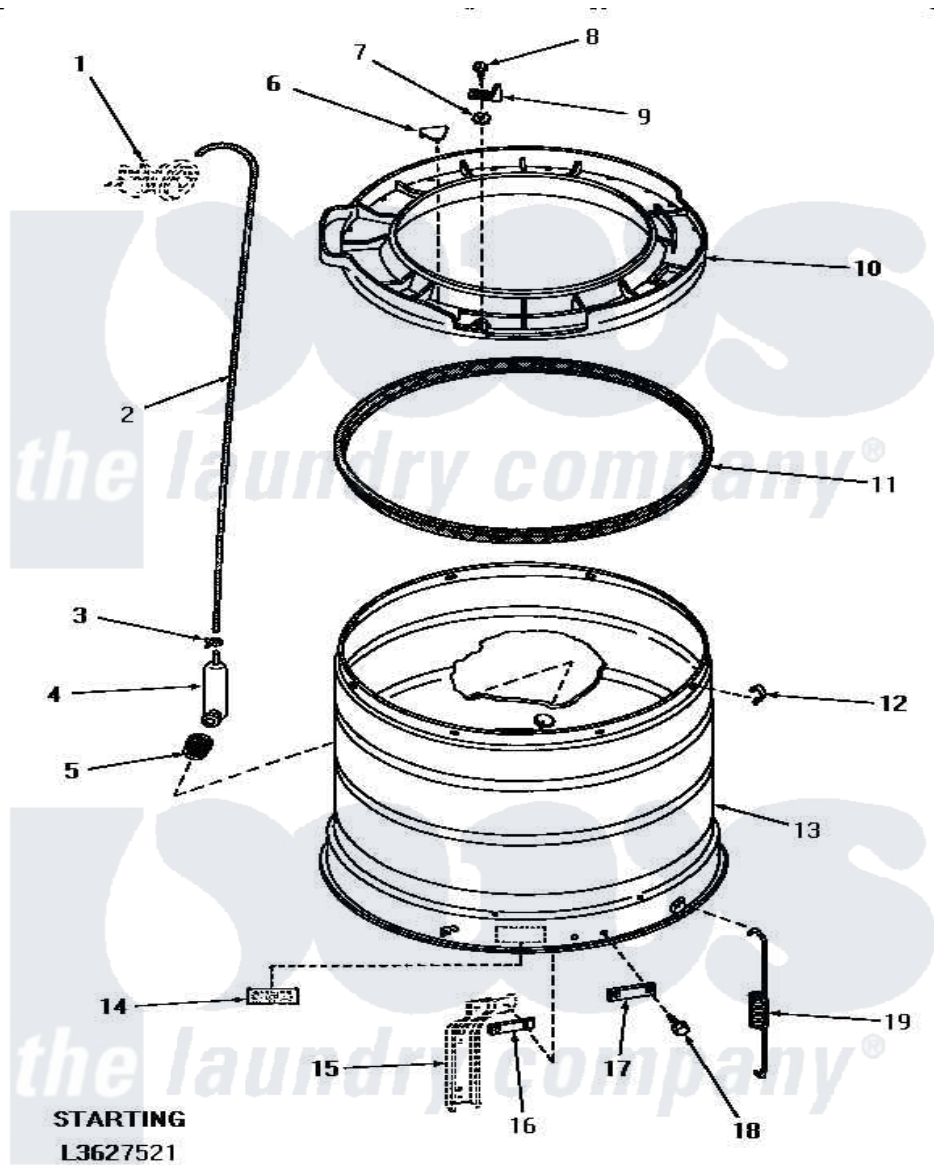

Amana HA2410 16 - OUTER TUB, COVER & PRESSURE HOSE

OUTER TUB, COVER AND PRESSURE HOSE

Amana [Residential Amana HA2410 Washer Parts](#) Parts Diagram 16 - OUTER TUB, COVER & PRESSURE HOSE
 Click on the part number to view part

Item	Original Part Number	Replaced By	Status	Part Description
1	Y00000000		Not Available	SEE NOTE PRESSURE SWITCH
2	29213	39125		Tubing 31
3	Y22294	596669		Clamp, Manifold
4	29116		Not Available	PRESSURE ACCUMULATOR
5	29175	40037801		Grommet
6	29901		Not Available	PLUG,SNAP-IN-OUTER TUB
7	03815			Lockwasher, No.10 Ext Shk
8	25723	27001200		Screw
9	27247			Trigger, Out-Of-Bal Swi
10	29555	31153		Cover Outer Tub
11	27184			Gasket, Tub Cover
12	Y27017		Not Available	CLIP,SPRING
13	29232		Not Available	OUTER TUB
14	Y27195		Not Available	STICKER
15	Y00000000		Not Available	SEE NOTE SUPPORT LEG
16	27927			Plate, Leg .032