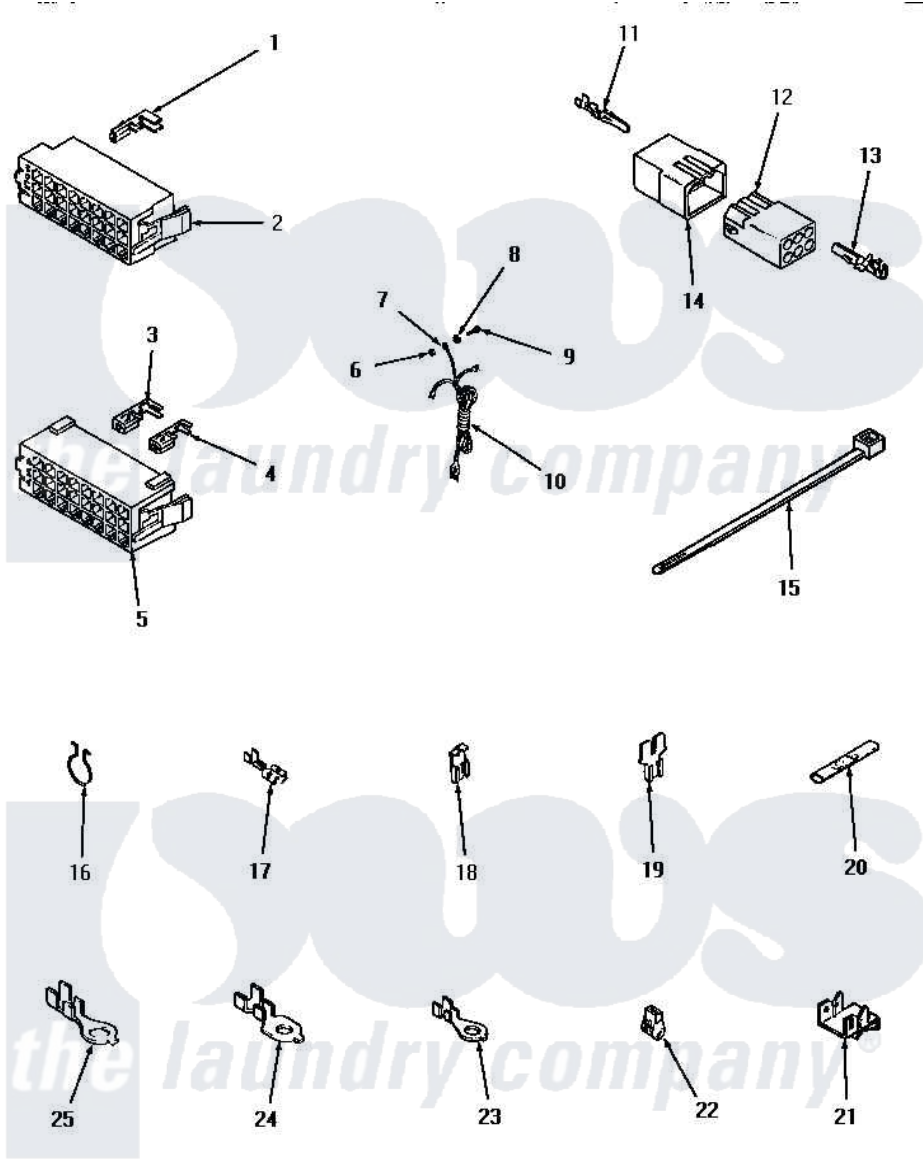

# Amana HA2410 17 - POWER CORD & WIRE TERMINALS

## POWER CORD AND WIRE TERMINALS

Amana [Residential Amana HA2410 Washer Parts](#) Parts Diagram 17 - POWER CORD & WIRE TERMINALS  
 Click on the part number to view part

Item	Original Part Number	Replaced By	Status	Part Description
1	24176		Not Available	MOLEX TERMINAL
2	24175	<a href="#">12500058</a>		Knob Ski
3	00183		Not Available	TERMINAL,FEMALE 2-WIRE
4	00180		Not Available	TERMINAL,FEMALE
5	28856		Not Available	HOUSING,24 POSITION
6	03673		Not Available	NUT
7	Y00000000		Not Available	SEE NOTE GROUND WIRE, GREEN
8	<a href="#">03815</a>			Lockwasher, No.10 Ext Shk
9	<a href="#">20267</a>			Screw, 10-24 X 3/8 Round
10	22660		Not Available	POWER CORD AND PLUG
11	<a href="#">Y00116</a>			Terminal, Pin-Male
12	<a href="#">26708</a>			Receptacle, 6 Circuit
13	Y00117	<a href="#">5011-XX</a>		093 Female Socket
14	<a href="#">23041</a>			Plug, 6 Circuit
15	55881	<a href="#">M0321209</a>		Tie-Electrical
16	<a href="#">51291</a>			Clip, Wire

17	Y00119		Not Available	SPADE TERMINAL(18 GAUGE) (1/4 INCH-(1) 18 GAUGE WIRE)
18	<a href="#">Y00120</a>			Terminal, Flag-1/4 Fema
19	29673		Not Available	DOUBLE CONNECTOR
20	21091		Not Available	CONNECTOR TWO 1/4 INCH MALE
21	Y00161	<a href="#">B5733302</a>		Clip, Ground
22	70210		Not Available	INSULATOR,BLUE
23	<a href="#">00110</a>			No.10 18 Gauge Wire
24	<a href="#">Y00111</a>			Ring Terminal No.10 No.10 18 Gauge Wires Or
25	Y00113		Not Available	TERMINAL,RING-1/4 STUD