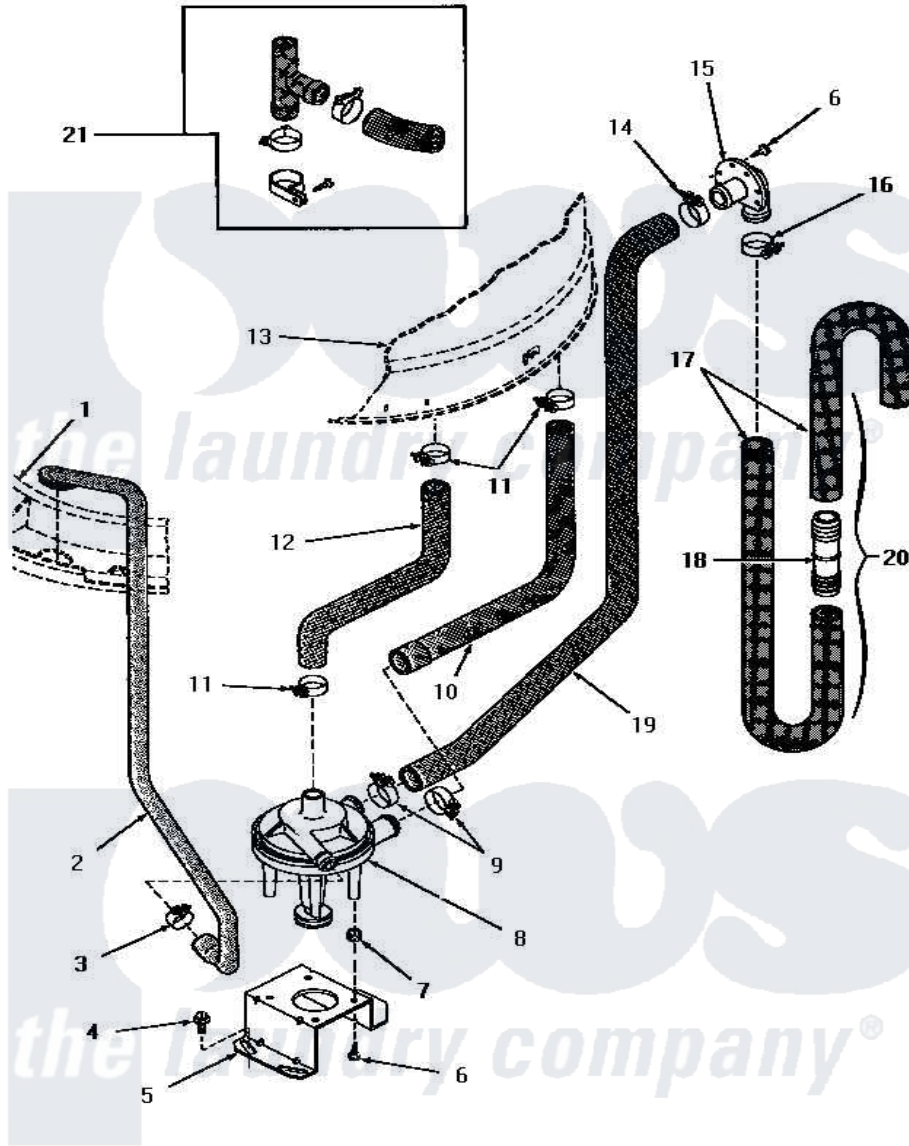

Amana HA2410 18 - PUMP ASSY/BRKT/HOSES & SIPHON BREAK KIT

PUMP ASSEMBLY, BRACKET, HOSES AND SIPHON BREAK KIT
(Models equipped with rubber drain hose)

Amana [Residential Amana HA2410 Washer Parts](#) Parts Diagram 18 - PUMP ASSY/BRKT/HOSES & SIPHON BREAK KIT

[Click on the part number to view part](#)

Item	Original Part Number	Replaced By	Status	Part Description
1	Y00000000		Not Available	SEE NOTE OUTER TUB COVER
2	27232		Not Available	HOSE
3	27644	285655		Clamp, Hose
4	27157			Screw, 10-24 X 5/8 Spec
5	27105			Bracket, Pump Mounting
6	51784		Not Available	SCREW,10B-16 X 1/2 HEX
7	27063			On-Sert
8	27065	31968		Assembly, Pump NA
9	27153	285655		Clamp, Hose
10	27160		Not Available	HOSE,TUB TO PUMP-DRAIN
11	27151	285655		Clamp, Hose
12	27159		Not Available	HOSE,TUB TO PUMP
13	Y00000000		Not Available	SEE NOTE OUTER TUB
14	20391	285655		Clamp, Hose
15	23553		Not Available	ELBOW,DRAIN HOSE-PLAST

16	20211	285655	Clamp, Hose
17	28293		Hose, Drain
18	25863	16272	Connector, Straight
19	27161		Hose, Pump To Drain Val
20	Y00000000		Not Available SEE NOTE DRAIN HOSE AND HOSE COUPLER -- (SEE NOTE 1)
21	297P3	76660	Break-Sphn