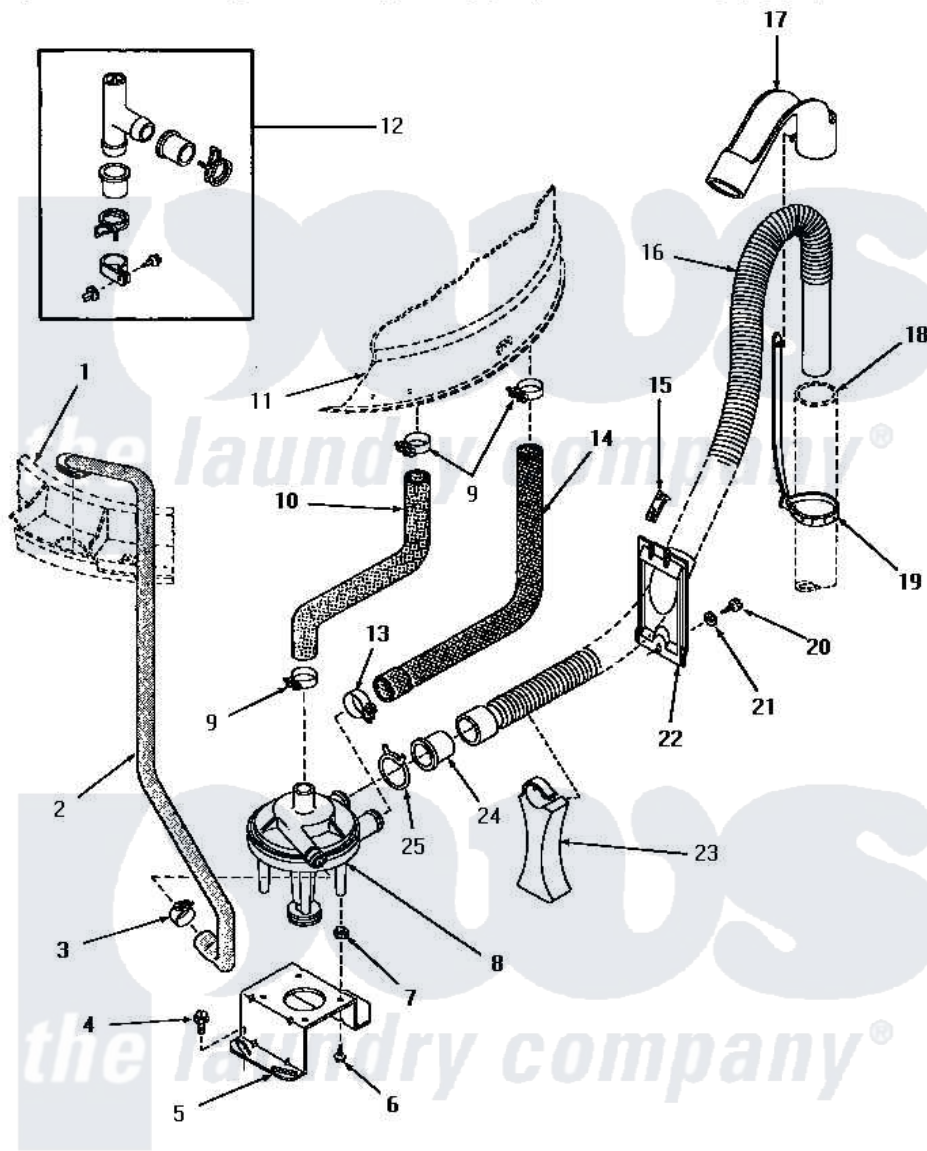

# Amana HA2410 19 - PUMP ASSY/BRKT/HOSES & SIPHON BREAK KIT

**PUMP ASSEMBLY, BRACKET, HOSES AND SIPHON BREAK KIT**  
(Models equipped with plastic drain hose)

Amana [Residential Amana HA2410 Washer Parts](#) Parts Diagram 19 - PUMP ASSY/BRKT/HOSES & SIPHON BREAK KIT

[Click on the part number to view part](#)

Item	Original Part Number	Replaced By	Status	Part Description
1	Y00000000		Not Available	SEE NOTE OUTER TUB COVER
2	27232		Not Available	HOSE
3	27644	<a href="#">285655</a>		Clamp, Hose
4	<a href="#">27157</a>			Screw, 10-24 X 5/8 Spec
5	<a href="#">27105</a>			Bracket, Pump Mounting
6	51784		Not Available	SCREW,10B-16 X 1/2 HEX
7	<a href="#">27063</a>			On-Sert
8	27065	<a href="#">31968</a>		Assembly, Pump NA
9	27151	<a href="#">285655</a>		Clamp, Hose
10	27159		Not Available	HOSE,TUB TO PUMP
11	Y00000000		Not Available	SEE NOTE OUTER TUB
12	386P3	<a href="#">76660</a>		Break-Sphn
13	27153	<a href="#">285655</a>		Clamp, Hose
14	27160		Not Available	HOSE,TUB TO PUMP-DRAIN
15	29936		Not Available	HOSE RETAINER CLIP

16	29142	<a href="#">39952</a>	Hose- Drai
17	29144	<a href="#">22003814</a>	Retainer, Drain Hose
18	Y00000000		Not Available SEE NOTE STANDPIPE
19	29999	<a href="#">8539404</a>	Tie-Wire
20	27196	<a href="#">27001200</a>	Screw
21	20492	<a href="#">M0270504</a>	Washer
22	29131		Not Available RETAINER,DIRECTIONAL
23	<a href="#">29284</a>		Stand, Hose
24	29143		Not Available HOSE,ADAPTER
25	29172		Not Available CLAMP,HOSE
NI	406P3	<a href="#">451P3</a>	Kit Drain Extension