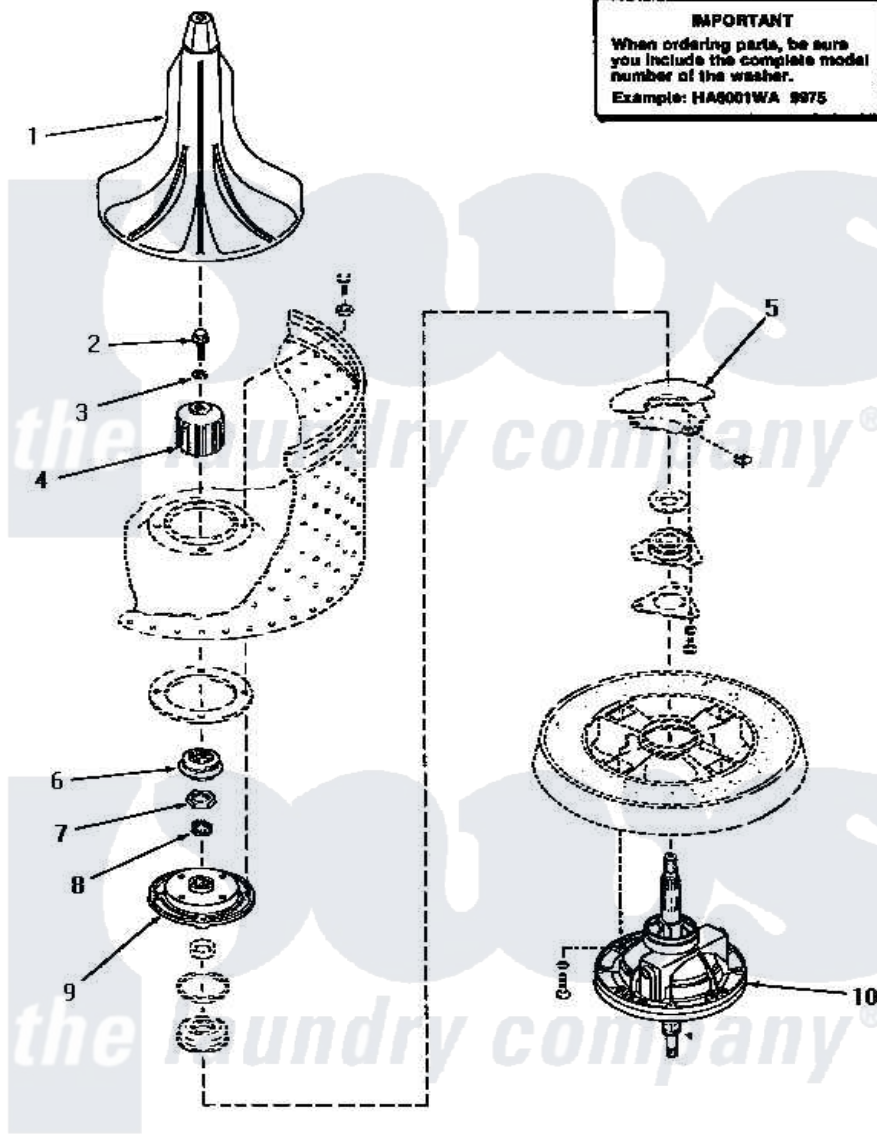

Amana HA2410 20 - SHORT POST DRIVE (ADDITION)

SHORT POST DRIVE

Amana [Residential Amana HA2410 Washer Parts](#) Parts Diagram 20 - SHORT POST DRIVE (ADDITION)
 Click on the part number to view part

Item	Original Part Number	Replaced By	Status	Part Description
1	30855	40000501W		Agitator, Flex Vane
2	30852			Screw, No.8-1/4 X 20 X 3/
3	30853		Not Available	SEAL
4	30071	R9900189		Kit, Drive Bell And Seal
5	Y00000000		Not Available	SEE NOTE OUTER TUB
6	30022		Not Available	ASSY,SEAL-HEAD xREPLACE
7	Y29220	40016301		Nut, Lock
8	29728	40008301		Insert, Spline
9	30034		Not Available	HUB ASSEMBLY
10	30848	33227P		Assembly- Tran
"	33227	33227P		Assembly- Tran