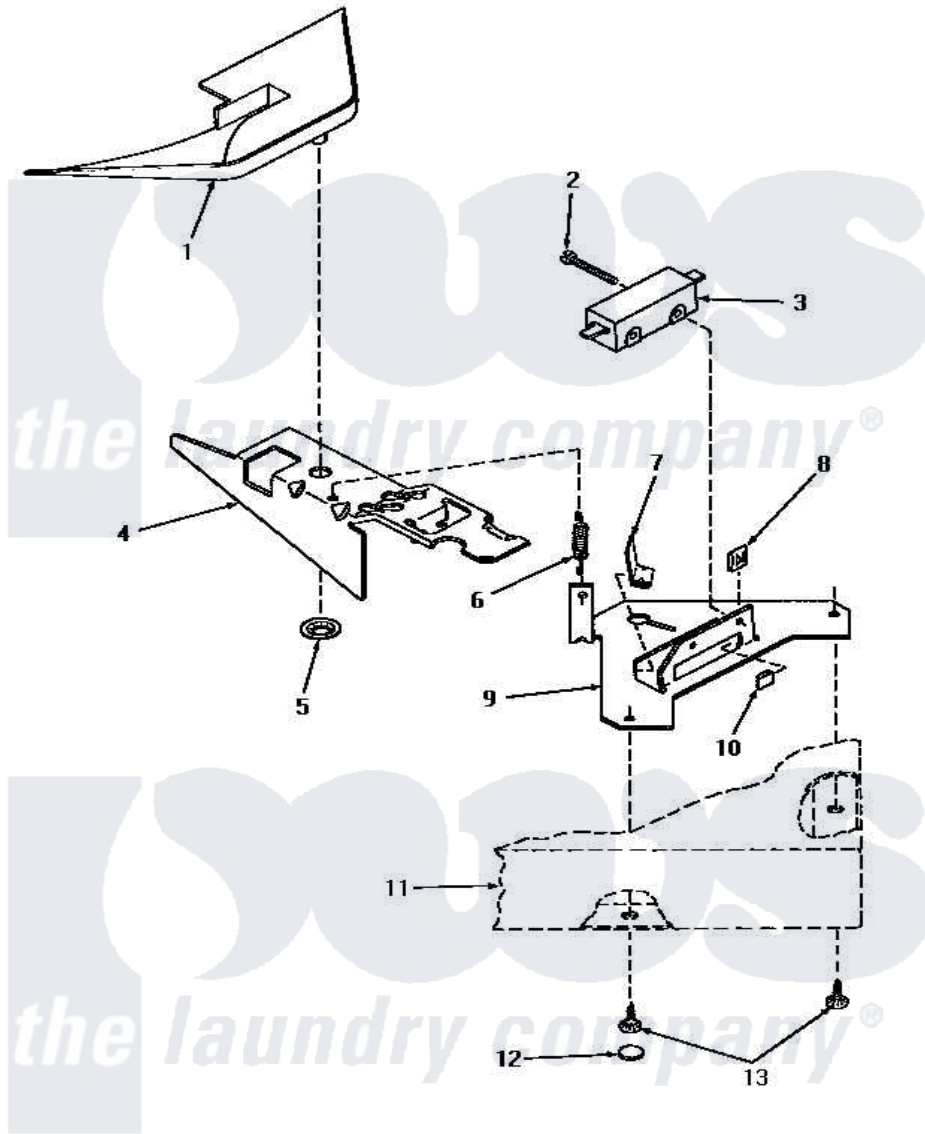

Amana HA2410 21 - SWITCH & BRACKET ASSY

SWITCH AND BRACKET ASSEMBLY

Amana [Residential Amana HA2410 Washer Parts](#) Parts Diagram 21 - SWITCH & BRACKET ASSY
 Click on the part number to view part

Item	Original Part Number	Replaced By	Status	Part Description
1	29042		Not Available	SHIELD, LID SWITCH
2	Q6516		Not Available	SCREW, 6-32 X 1 ROUND H
3	27249		Not Available	SWITCH
4	27602			Lever, Out-Of-Bal Switch
5	29043			Nut, Push
6	27603			Spring, Switch Lever
7	Y27837			Clip, Speed-"U" Type
8	27248		Not Available	NUT, SPEED U-TYPE
9	27250		Not Available	BRACKET, OUT-OF-BAL SWI
10	27610			Clip, U
11	Y00000000		Not Available	SEE NOTE CABINET TOP
12	28291		Not Available	WASHER
13	28193			Screw, 8-1/2 Tapping W/