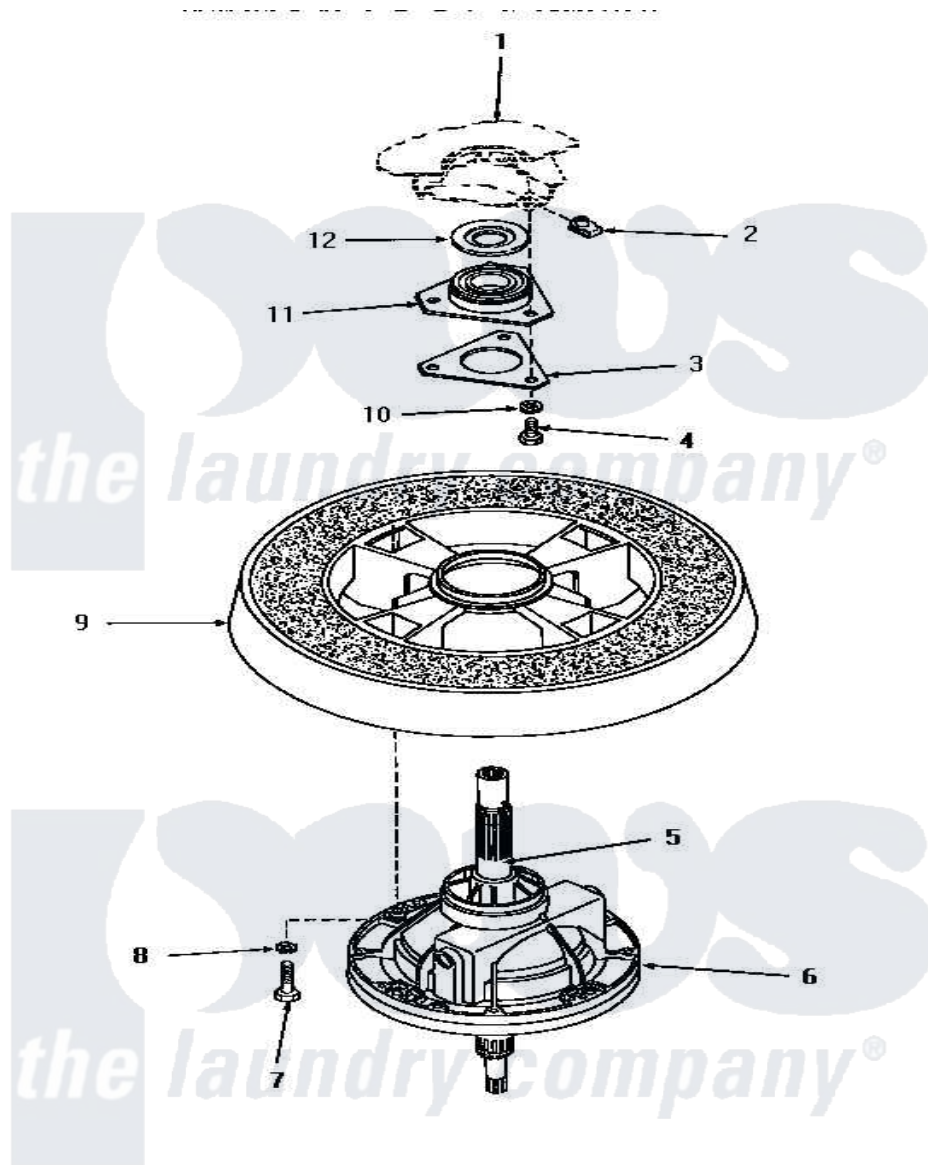

Amana HA2410 22 - TRANSMISSION ASSY & BALANCE RING

TRANSMISSION ASSEMBLY AND BALANCE RING

Amana Residential Amana HA2410 Washer Parts Parts Diagram 22 - TRANSMISSION ASSY & BALANCE RING

[Click on the part number to view part](#)

Item	Original Part Number	Replaced By	Status	Part Description
1	Y00000000		Not Available	SEE NOTE OUTER TUB
2	27222			Nut, Retainer 5/16-18
3	27166		Not Available	WASHER, BEARING HOUSING
4	01355		Not Available	SCREW
5	27604P			Never-Seeze 1 Oz Tube
6	30946		Not Available	TRANSMISSION ASSEMBLY
7	27200		Not Available	CAP SCREW
8	02431			Lockwasher, 1/4 Ext Shk
9	Y29117		Not Available	ASSY, BALANCE RING-COMPL
10	04366			Lockwasher, 5/16intshkp
11	27182	40004201P		Main Bearing Assembly
12	27187			Flinger