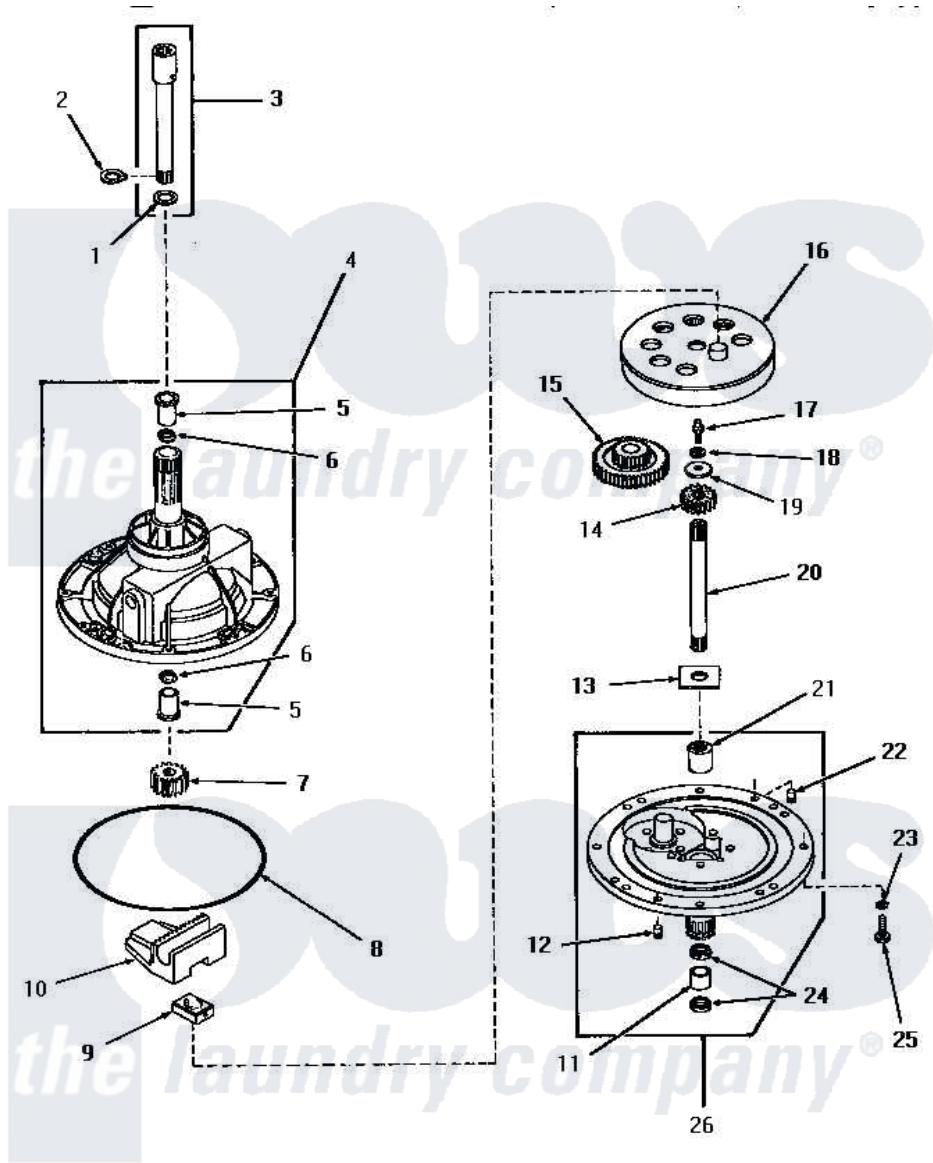

Amana HA2411 01 - 28430 TRANSMISSION ASSY COMPONENTS

COMPONENTS FOR 28430 TRANSMISSION ASSEMBLY

Amana [Residential Amana HA2411 Washer Parts](#) Parts Diagram 01 - 28430 TRANSMISSION ASSY COMPONENTS
 Click on the part number to view part

Item	Original Part Number	Replaced By	Status	Part Description
1	Y00000000		Not Available	SEE NOTE SHIM WASHER -- (SEE NOTE)
2	27197			Ring, Retaining
3	368P3			Kit, Coupling And Shaft
4	27191		Not Available	TRANSMISSION CASE ASSEMBLY
"	28435		Not Available	TRANSMISSION CASE ASSEMBLY
5	27021		Not Available	BEARING
6	Y28114	40042701		Seal- Oil
7	27003			Pinion, Agitator
8	27028			Gasket, Transmission Re
"	28434P		Not Available	LOCTITE
9	26493			Slide
10	Y27001	Y31526		Rack
11	27022			Bearing
12	27172			Pin, Dowel

13	27016		Washer
14	29156		Pinion, Input
15	27002		Gear, Reduction
16	26577		Assembly, Gear And Stud
17	27030	Not Available	SCREW, 1/4-20 SPECIAL
18	21456		Lockwasher, 1/4 Intshkp
19	26509	40041501	Washer
20	27081	27081P	Shaft Input Package
21	27026	Not Available	COVER TRANSMISSION
22	27172		Pin, Dowel
23	02431		Lockwasher, 1/4 Ext Shk
24	Y28114	40042701	Seal- Oil
25	20253		Screw, Cap-1/4-20 X 1"
26	27192	Not Available	TRANSMISSION COVER ASSEMBLY
NI	27243	27243P	Oil, CW Transmission F-