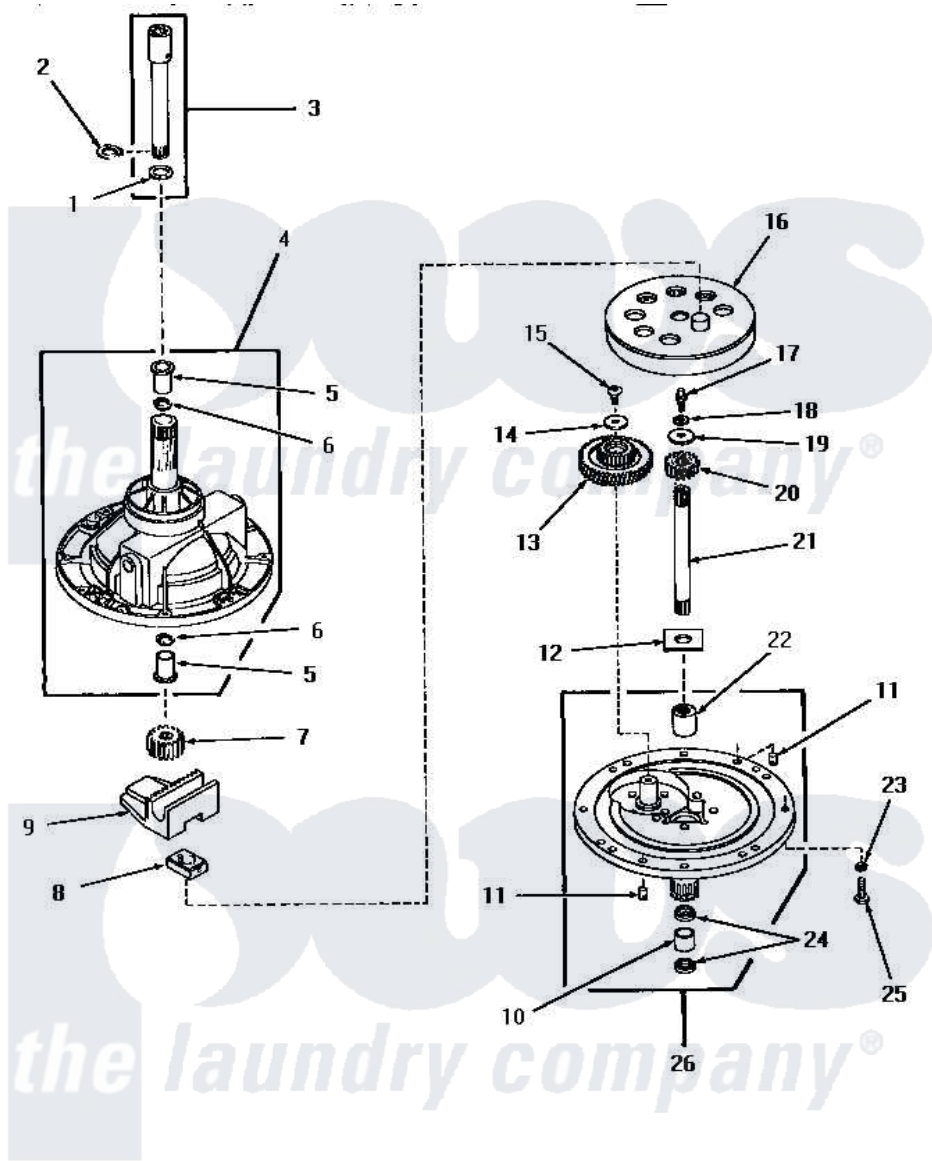

# Amana HA2411 02 - 30123 & 30946 TRANSMISSION ASSY COMPNT

## COMPONENTS FOR 30123 and 30946 TRANSMISSION ASSEMBLIES

Amana [Residential Amana HA2411 Washer Parts](#) Parts Diagram 02 - 30123 & 30946 TRANSMISSION ASSY COMPNT  
 Click on the part number to view part

Item	Original Part Number	Replaced By	Status	Part Description
1	Y00000000		Not Available	SEE NOTE SHIM WASHER -- (SEE NOTE)
2	<a href="#">27197</a>			Ring, Retaining
3	<a href="#">368P3</a>			Kit, Coupling And Shaft
4	28435		Not Available	TRANSMISSION CASE ASSEMBLY
5	27021		Not Available	BEARING
6	Y28114	<a href="#">40042701</a>		Seal- Oil
7	<a href="#">27003</a>			Pinion, Agitator
8	<a href="#">26493</a>			Slide
9	Y27001	<a href="#">Y31526</a>		Rack
10	<a href="#">27022</a>			Bearing
11	<a href="#">27172</a>			Pin, Dowel
12	<a href="#">27016</a>			Washer
13	<a href="#">29161</a>			Gear, Reduction
14	29260		Not Available	WASHER
15	<a href="#">29273</a>			Screw, 1/4-20 X 3/8

16	<a href="#">26577</a>		Assembly, Gear And Stud
17	27030	Not Available	SCREW, 1/4-20 SPECIAL
18	<a href="#">21456</a>		Lockwasher, 1/4 Intshkp
19	26509	<a href="#">40041501</a>	Washer
20	<a href="#">Y29160</a>		Pinion, Drive
21	27081	<a href="#">27081P</a>	Shaft Input Package
22	30893	<a href="#">WR2X4924</a>	Shim
23	<a href="#">02431</a>		Lockwasher, 1/4 Ext Shk
24	Y28114	<a href="#">40042701</a>	Seal- Oil
25	<a href="#">20253</a>		Screw, Cap-1/4-20 X 1"
26	30945	Not Available	ASSY, TRANSMISSION COVExREPLACE
NI	27243	<a href="#">27243P</a>	Oil, CW Transmission F-
"	28434P	Not Available	LOCTITE