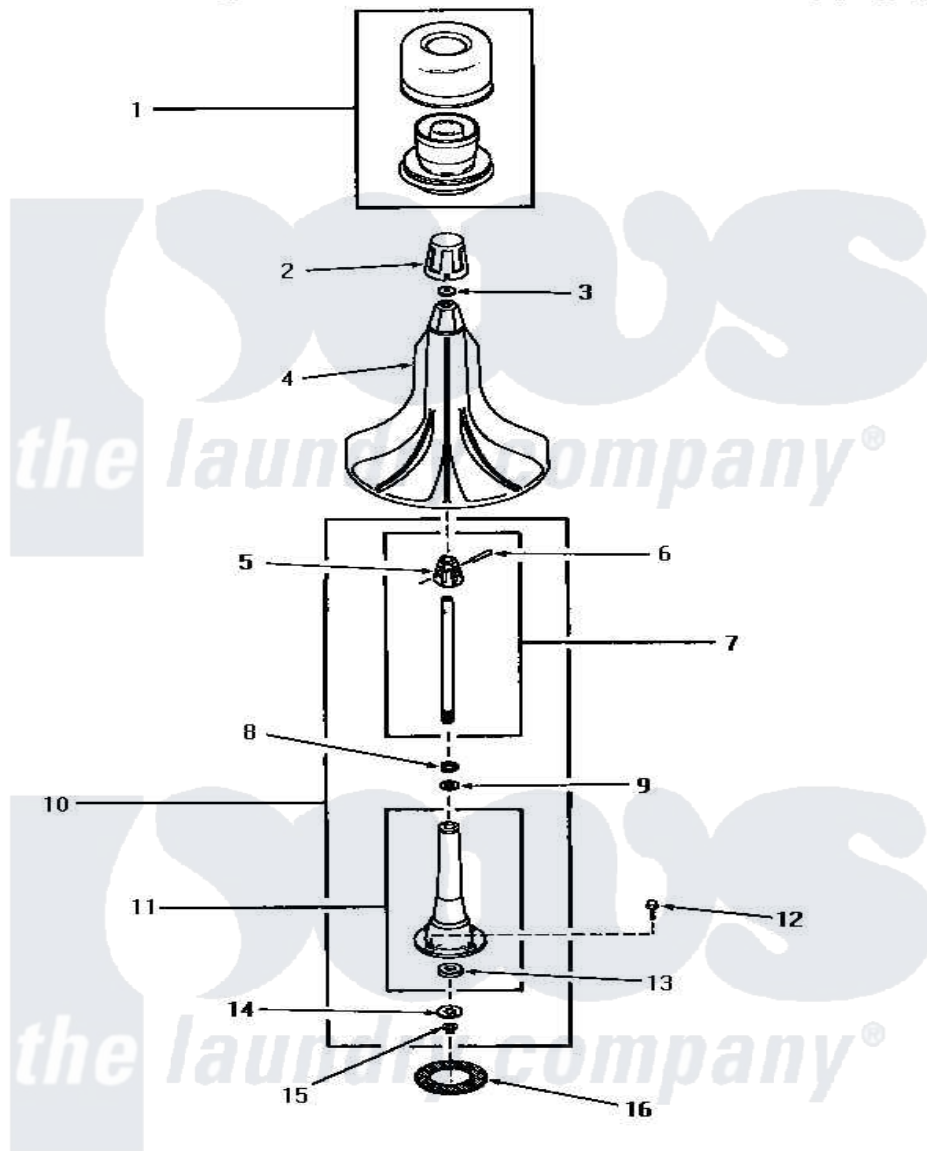

Amana HA2411 03 - AGITATOR & POST

AGITATOR AND POST

Amana [Residential Amana HA2411 Washer Parts](#) Parts Diagram 03 - AGITATOR & POST

[Click on the part number to view part](#)

| Item | Original Part Number | Replaced By | Status | Part Description |
|------|-----------------------|----------------------------|---------------|--|
| 1 | 27707 | | Not Available | ASSY,DISPENSER-FABRIC |
| 2 | 27138 | | Not Available | ASSY,AGITATOR CAP |
| 3 | 27189 | | | Washer, Agitator Cap |
| 4 | 27120 | | Not Available | ASSY,AGITATOR |
| 5 | 27174 | | Not Available | DRIVE BLOCK |
| 6 | 20243 | | | Pin, Taper |
| 7 | 28091 | | | Assembly, Agitator Shaftanddr |
| 8 | 20057 | 222T017P01 | | Washer FIB 21/32 ID X 1156 OD X 1/8 |
| 9 | 04704 | | | Washer, .630idx1.125odx |
| 10 | 28934 | | Not Available | AGITATOR POST ASSEMBLY |
| 11 | 28933 | | Not Available | AGITATOR POST |
| 12 | 27202 | W10116787 | | Screw |
| 13 | 10429 | | Not Available | WASHER,THRUST |
| 14 | 27164 | | | Washer, Spline |
| 15 | 27197 | | | Ring, Retaining |