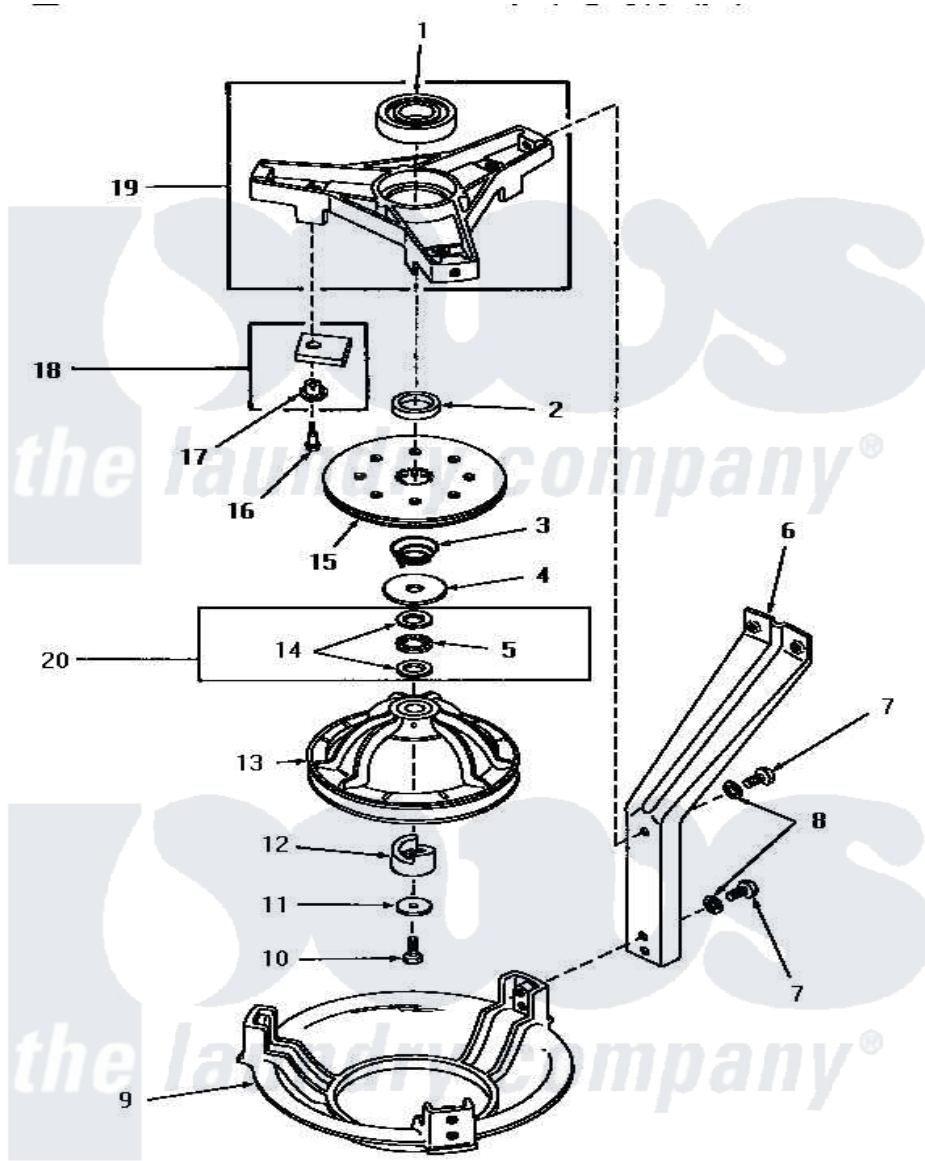

Amana HA2411 04 - BRG HSG/BRAKE/PULLEY & PIVOT DOME

BEARING HOUSING, BRAKE, PULLEY AND PIVOT DOME

Amana [Residential Amana HA2411 Washer Parts](#) Parts Diagram 04 - BRG HSG/BRAKE/PULLEY & PIVOT DOME
 Click on the part number to view part

Item	Original Part Number	Replaced By	Status	Part Description
1	28944	40004001		Bearing, Main
2	27176			Spacer
3	27014	33435		Spring, Conical
4	27015	40063201		Washer, Flat
5	27025		Not Available	BEARING,NEEDLE THRUST
6	27090			Leg, Support
7	30016	40128701		Screw, 5/16-18 X .50
8	04366			Lockwasher, 5/16intshkp
9	27124		Not Available	DOME,PIVOT
10	27220	40063401		Screw, 1/4-20 x 5/8 Hex
11	26509	40041501		Washer
12	27018			Helix
13	30260	34232P		Kit-Pulley
"	27111	34232P		Kit-Pulley
14	27024		Not Available	NO LONGER AVAILABLE
15	26556	R9900474		Brake Assembly

16	26547		Screw, 10-24 Shoulder
17	29993		Sleeve, Anti-Rotation
18	348P3	R9900543	Pad-Brake
19	28913	35746	AssembLy, Bearing Housing-L
20	Y0000000		SEE NOTE BEARING RACE AND NEEDLE BEARING -- (USED THROUGH SERIAL NO.4U029469)
		Not Available	